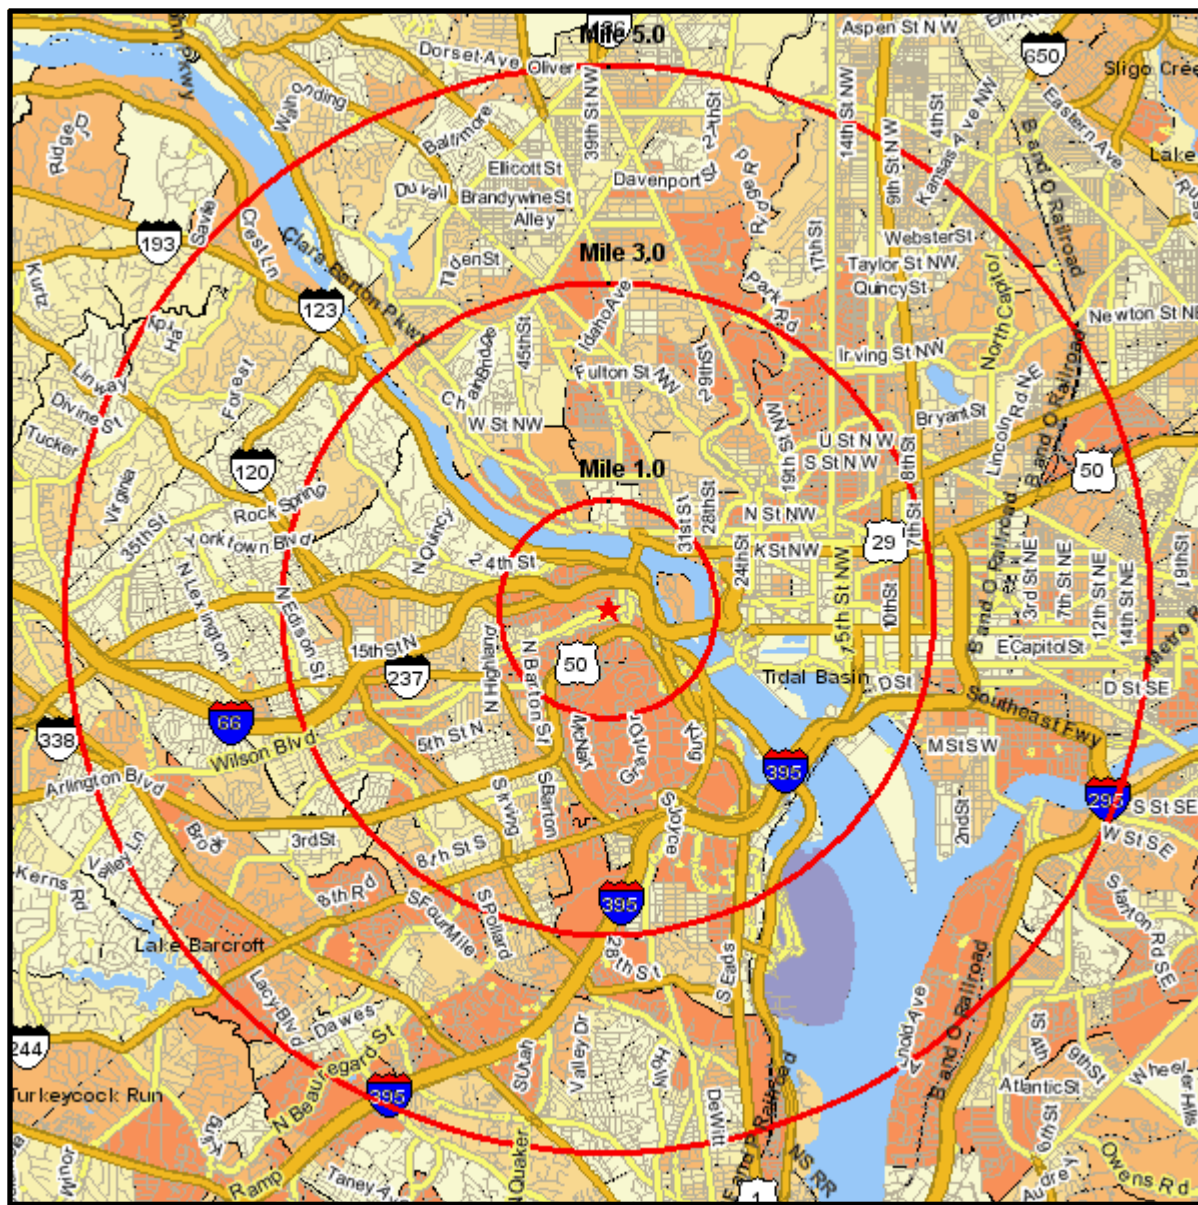

Young Adults Age 25-34

1525 WILSON BLVD
 ARLINGTON, VA 22209-2411
 Coord: 38.894855, -77.074610
 Radius - See Appendix for Details

Young Adults Age 25-34

Appendix: Area Listing

Area Name:

Type: Radius 1

Radius Definition:

1525 WILSON BLVD
ARLINGTON, VA 22209-2411

Center Point: 38.894855 -77.074610
Circle/Band: 0.00 - 1.00

Area Name:

Type: Radius 2

Radius Definition:

1525 WILSON BLVD
ARLINGTON, VA 22209-2411

Center Point: 38.894855 -77.074610
Circle/Band: 0.00 - 3.00

Area Name:

Type: Radius 3

Radius Definition:

1525 WILSON BLVD
ARLINGTON, VA 22209-2411

Center Point: 38.894855 -77.074610
Circle/Band: 0.00 - 5.00

Project Information:

Site: 1

Order Number: 970524973