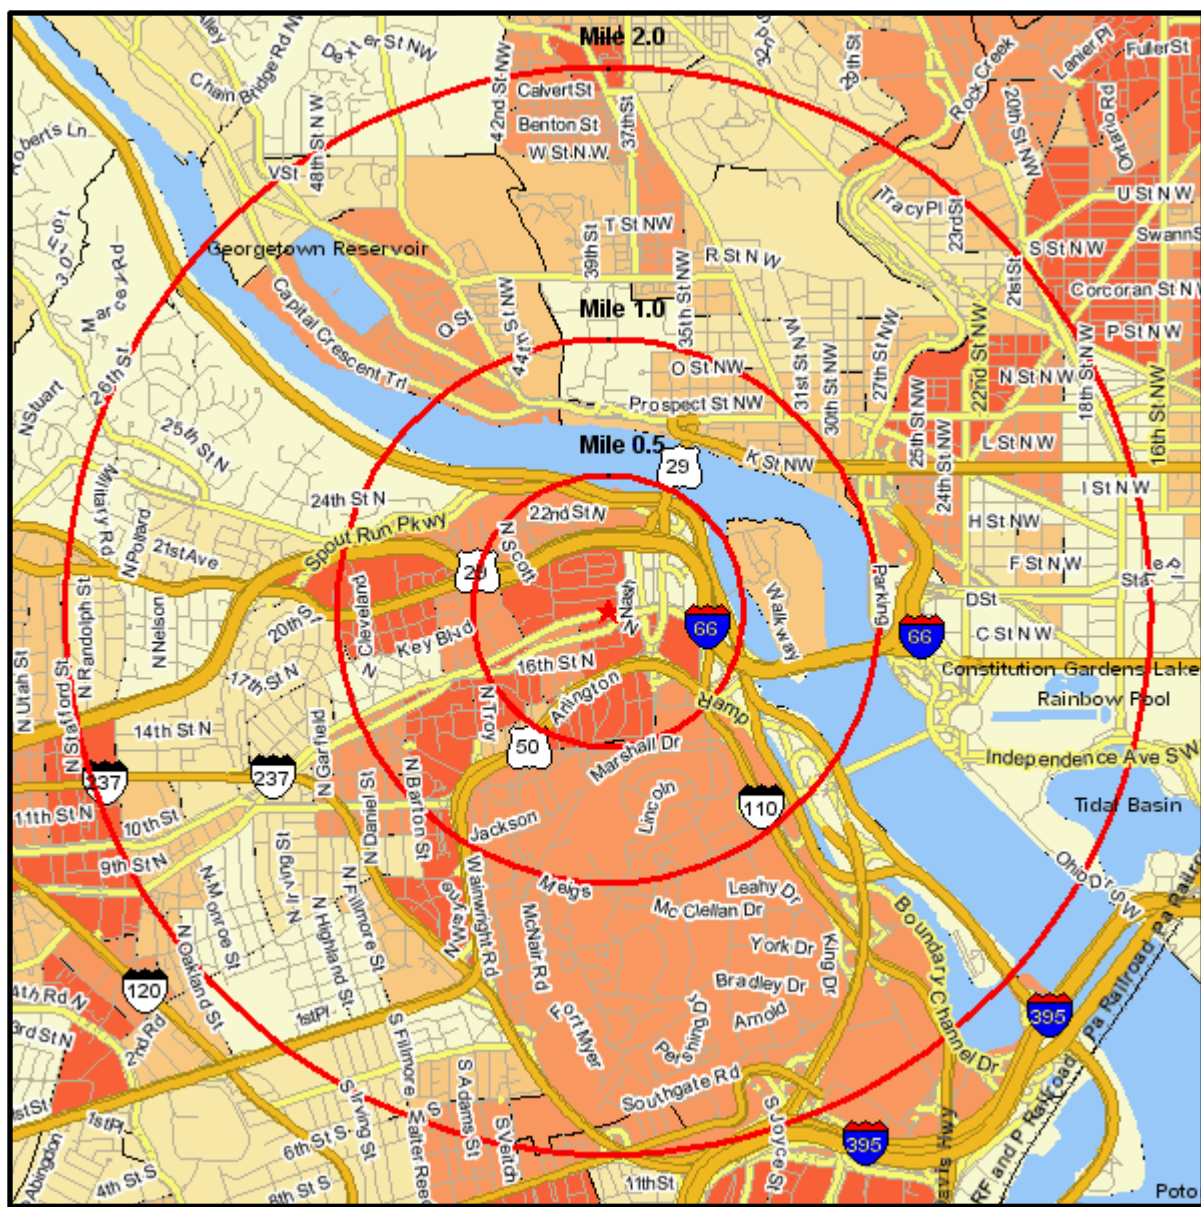

# Young Adults Age 25-34

1525 WILSON BLVD  
 ARLINGTON, VA 22209-2411  
 Coord: 38.894863, -77.074541  
 Radius - See Appendix for Details

## Appendix: Area Listing

#### Radius Definition:

1525 WILSON BLVD  
ARLINGTON, VA 22209-2411

Center Point: 38.894863 -77.074541  
Circle/Band: 0.00 - 0.50

#### Radius Definition:

1525 WILSON BLVD  
ARLINGTON, VA 22209-2411

Center Point: 38.894863 -77.074541  
Circle/Band: 0.00 - 2.00