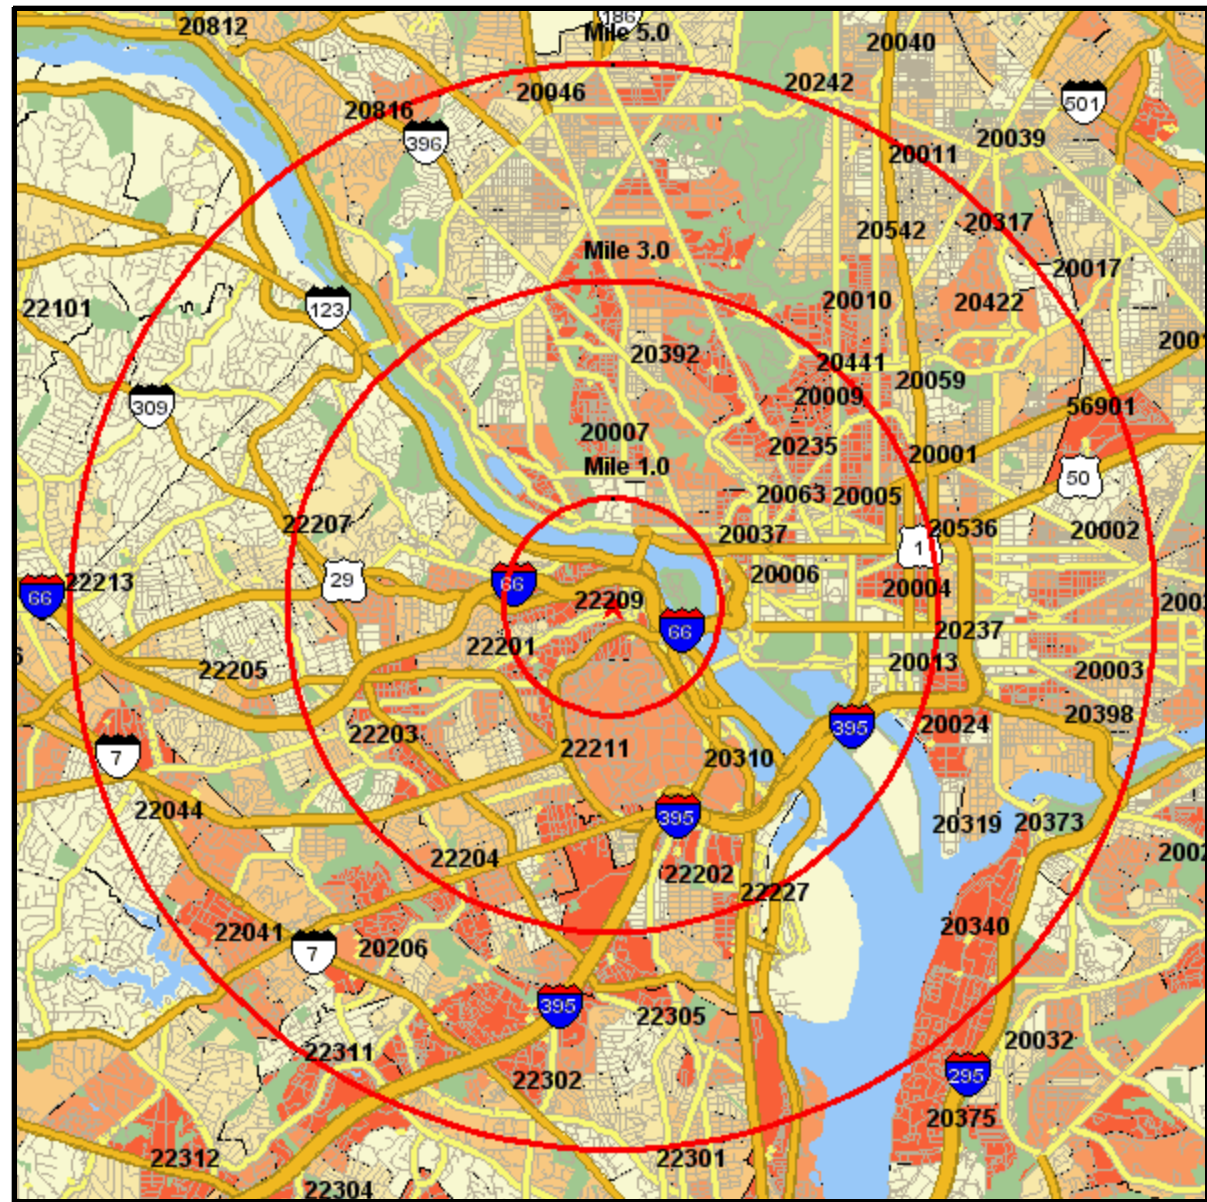

Young Adults Age 15-34

1525 WILSON BLVD
 ARLINGTON, VA 22209-2411
 Coord: 38.894847, -77.074691
 Radius - See Appendix for Details

Young Adults Age 15-34

Appendix: Area Listing

Area Name:

Type: Radius 1

Radius Definition:

1525 WILSON BLVD
ARLINGTON, VA 22209-2411

Center Point: 38.894847 -77.074691
Circle/Band: 0.00 - 1.00

Area Name:

Type: Radius 2

Radius Definition:

1525 WILSON BLVD
ARLINGTON, VA 22209-2411

Center Point: 38.894847 -77.074691
Circle/Band: 0.00 - 3.00

Area Name:

Type: Radius 3

Radius Definition:

1525 WILSON BLVD
ARLINGTON, VA 22209-2411

Center Point: 38.894847 -77.074691
Circle/Band: 0.00 - 5.00

Project Information:

Site: 1

Order Number: 967661906