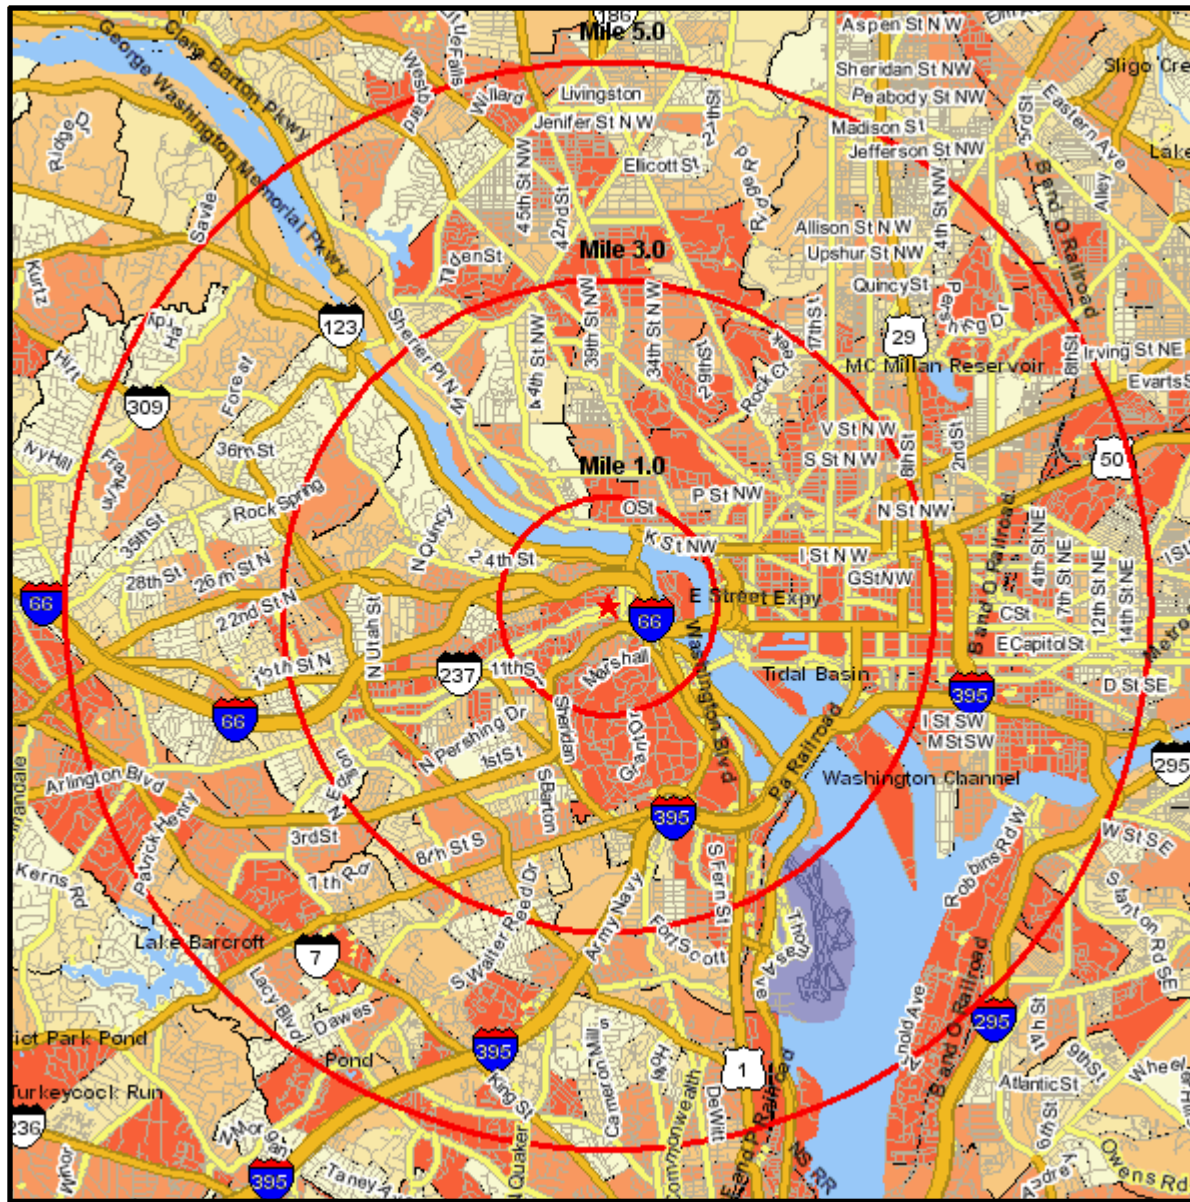

Business-Facts: WorkPlace Population Map

1525 WILSON BLVD
 ARLINGTON, VA 22209-2411
 Coord: 38.894863, -77.074541
 Radius - See Appendix for Details

Business-Facts: WorkPlace Population Map

Appendix: Area Listing

Area Name:

Type: Radius 1

Radius Definition:

1525 WILSON BLVD	Center Point:	38.894863	-77.074541
ARLINGTON, VA 22209-2411	Circle/Band:	0.00 -	1.00

Area Name:

Type: Radius 2

Radius Definition:

1525 WILSON BLVD	Center Point:	38.894863	-77.074541
ARLINGTON, VA 22209-2411	Circle/Band:	0.00 -	3.00

Area Name:

Type: Radius 3

Radius Definition:

1525 WILSON BLVD	Center Point:	38.894863	-77.074541
ARLINGTON, VA 22209-2411	Circle/Band:	0.00 -	5.00

Project Information:

Site: 1

Order Number: 968880100