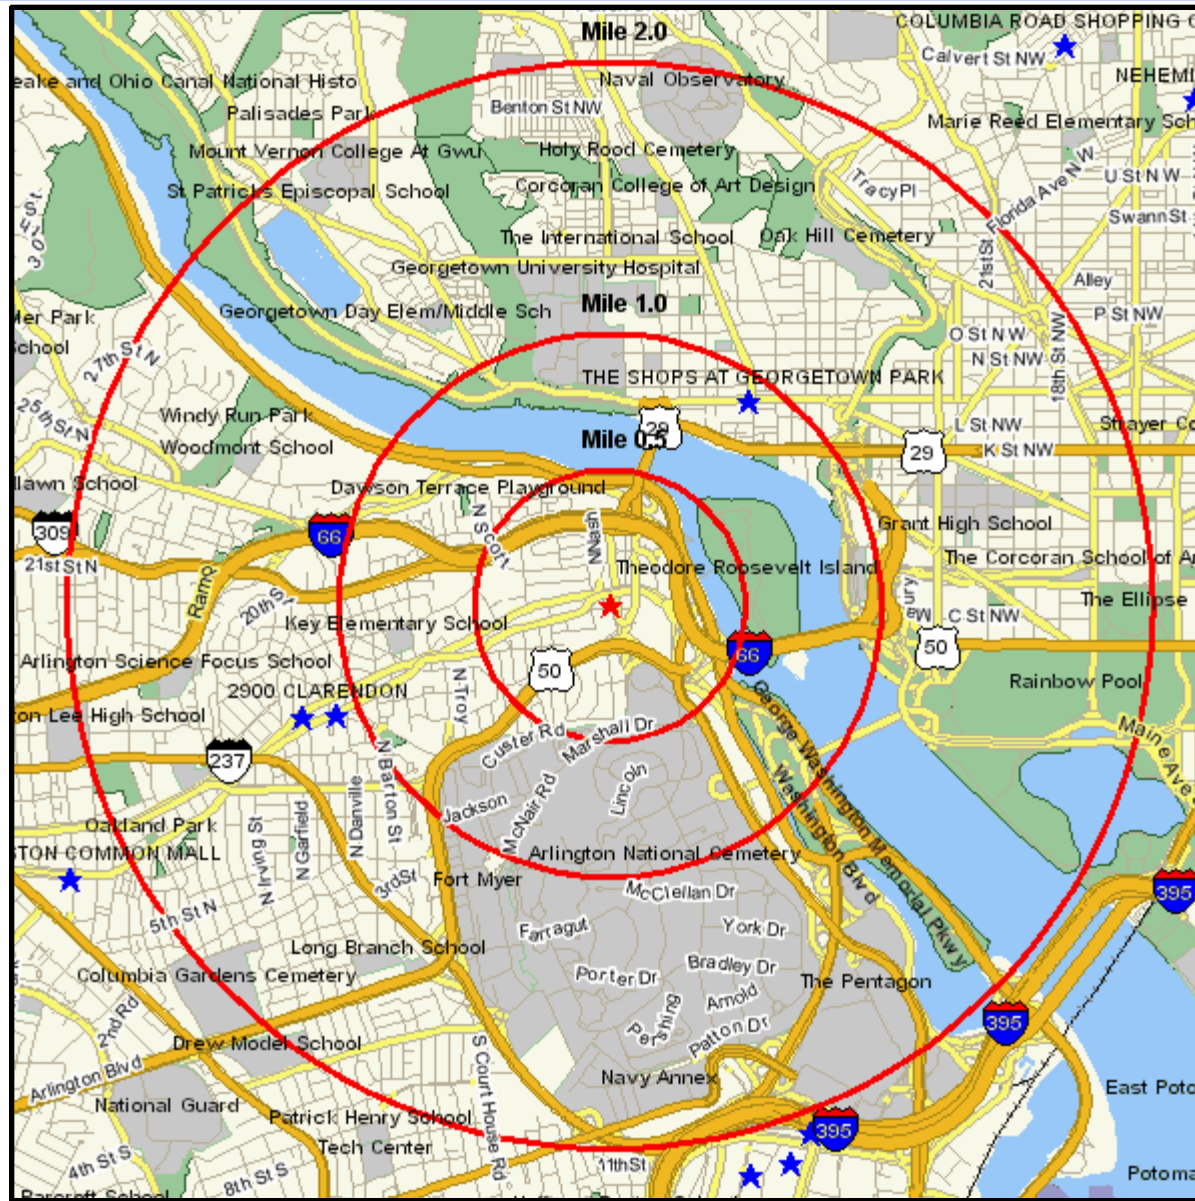

Total Shopping Centers: 4

Total Gla.: 970,543

* In Direction Column means matched to zip code centroid.

Prepared On: Wed Oct 13, 2010

Project Code:

Prepared For:

Page 3 Of 5

Nielsen Solution Center 1 800 866 6511

© 2010 The Nielsen Company. and its licens

Prepared By:

Shopping Center List With Map

Shopping Center List With Map

Appendix: Area Listing

Area Name:

Type: Radius 1

Reporting Detail: Component

Reporting Level: Shopping Center

Radius Definition:

ARLINGTON, VA 22209

Center Point: 38.894200 -77.072500

Circle/Band: 0.00 - 0.50

Area Name:

Type: Radius 2

Reporting Detail: Component

Reporting Level: Shopping Center

Radius Definition:

ARLINGTON, VA 22209

Center Point: 38.894200 -77.072500

Circle/Band: 0.00 - 1.00

Area Name:

Type: Radius 3

Reporting Detail: Component