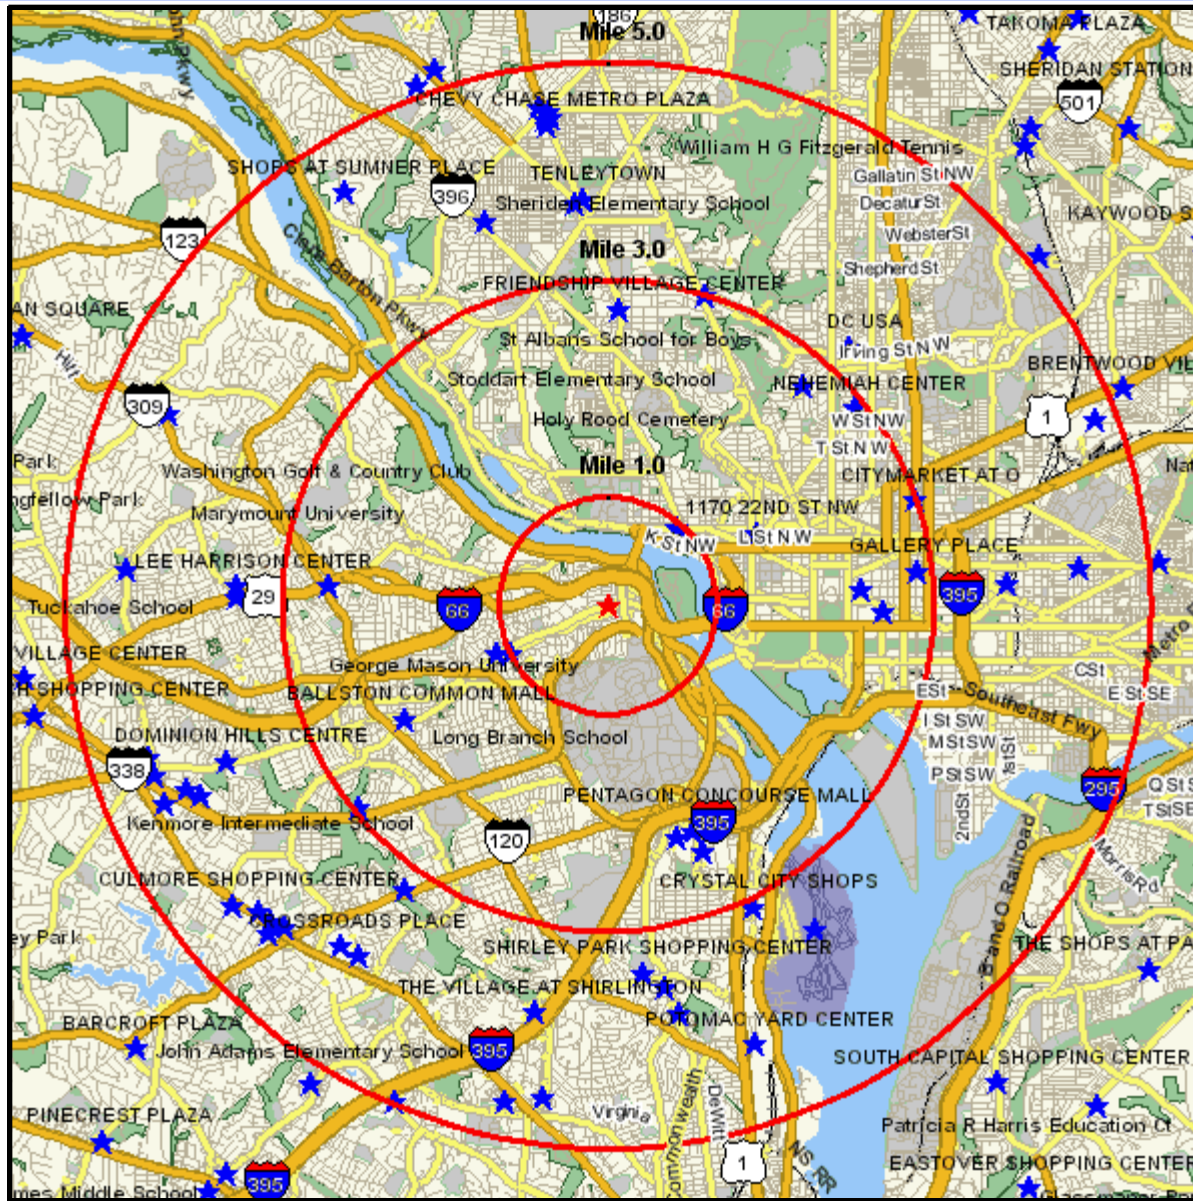

Total Shopping Centers: 58

Total Gla.: 10,644,453

* In Direction Column means matched to zip code centroid.

Prepared On: Fri Jul 10, 2009

Project Code:

Prepared For:

Page 9 Of 11

Claritas Tech Support: 1 800 866 6511

© 2009 CLARITAS INC. and its licensors.

Prepared By:

Shopping Center List With Map

- ★ Point
- ★ Shopping Centers
- Interstate Highways
- US Highways
- State Highways
- Major Highways
- Major Roads
- Roads
- Railroads
- Landmarks
- Parks
- Hydrography
- Airports
- DMA