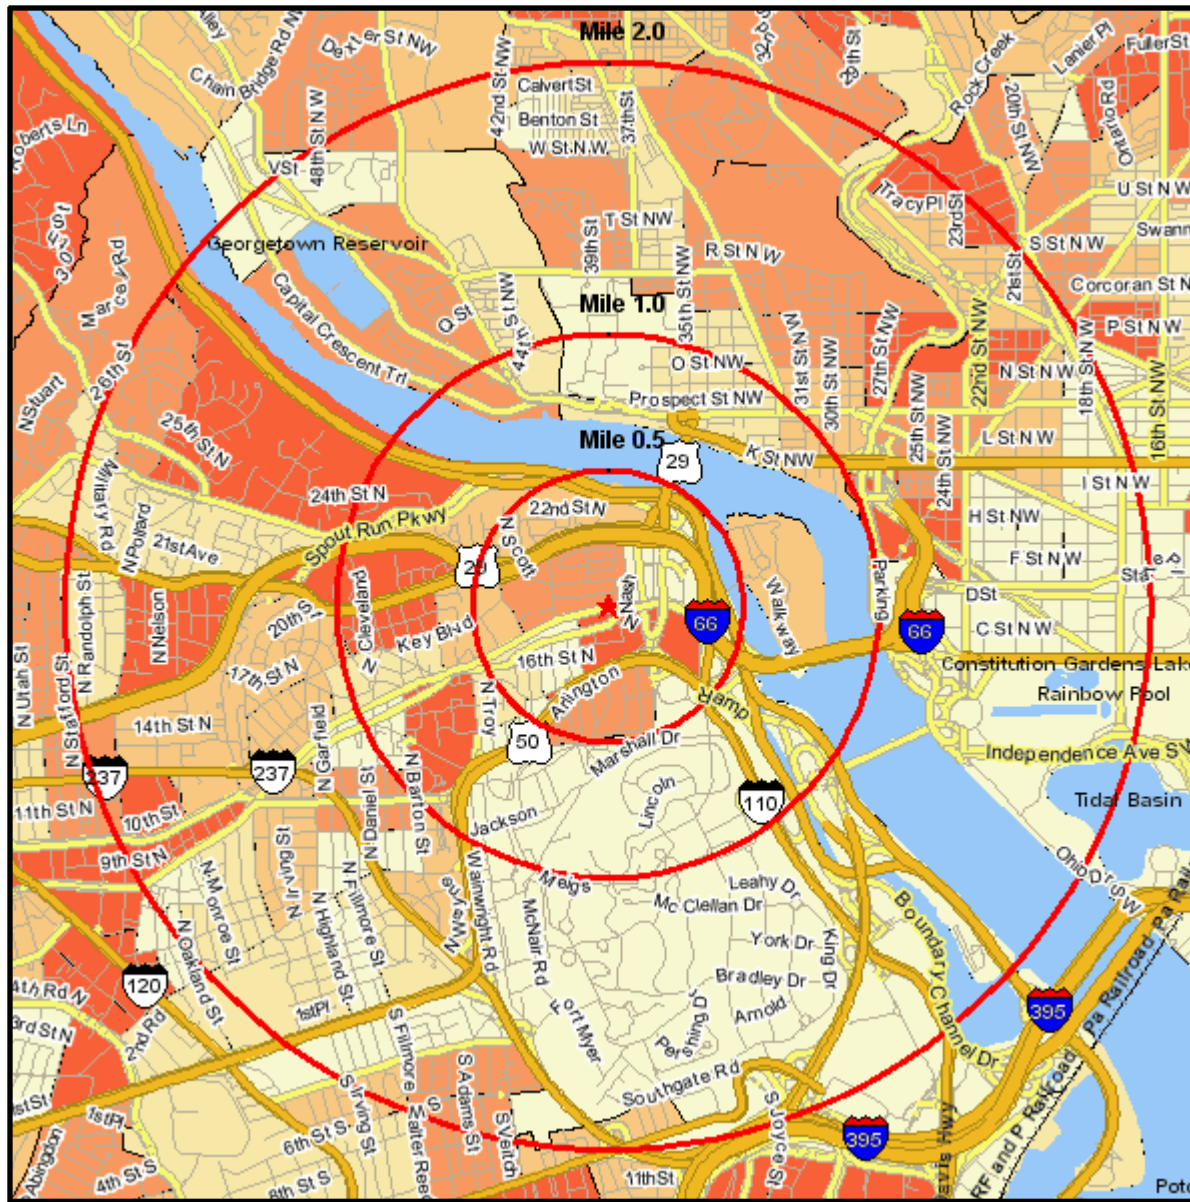

# Senior Life 65+

1525 WILSON BLVD  
 ARLINGTON, VA 22209-2411  
 Coord: 38.894863, -77.074541  
 Radius - See Appendix for Details

# Senior Life 65+

## Appendix: Area Listing

#### Radius Definition:

1525 WILSON BLVD  
ARLINGTON, VA 22209-2411

Center Point: 38.894863 -77.074541  
Circle/Band: 0.00 - 0.50