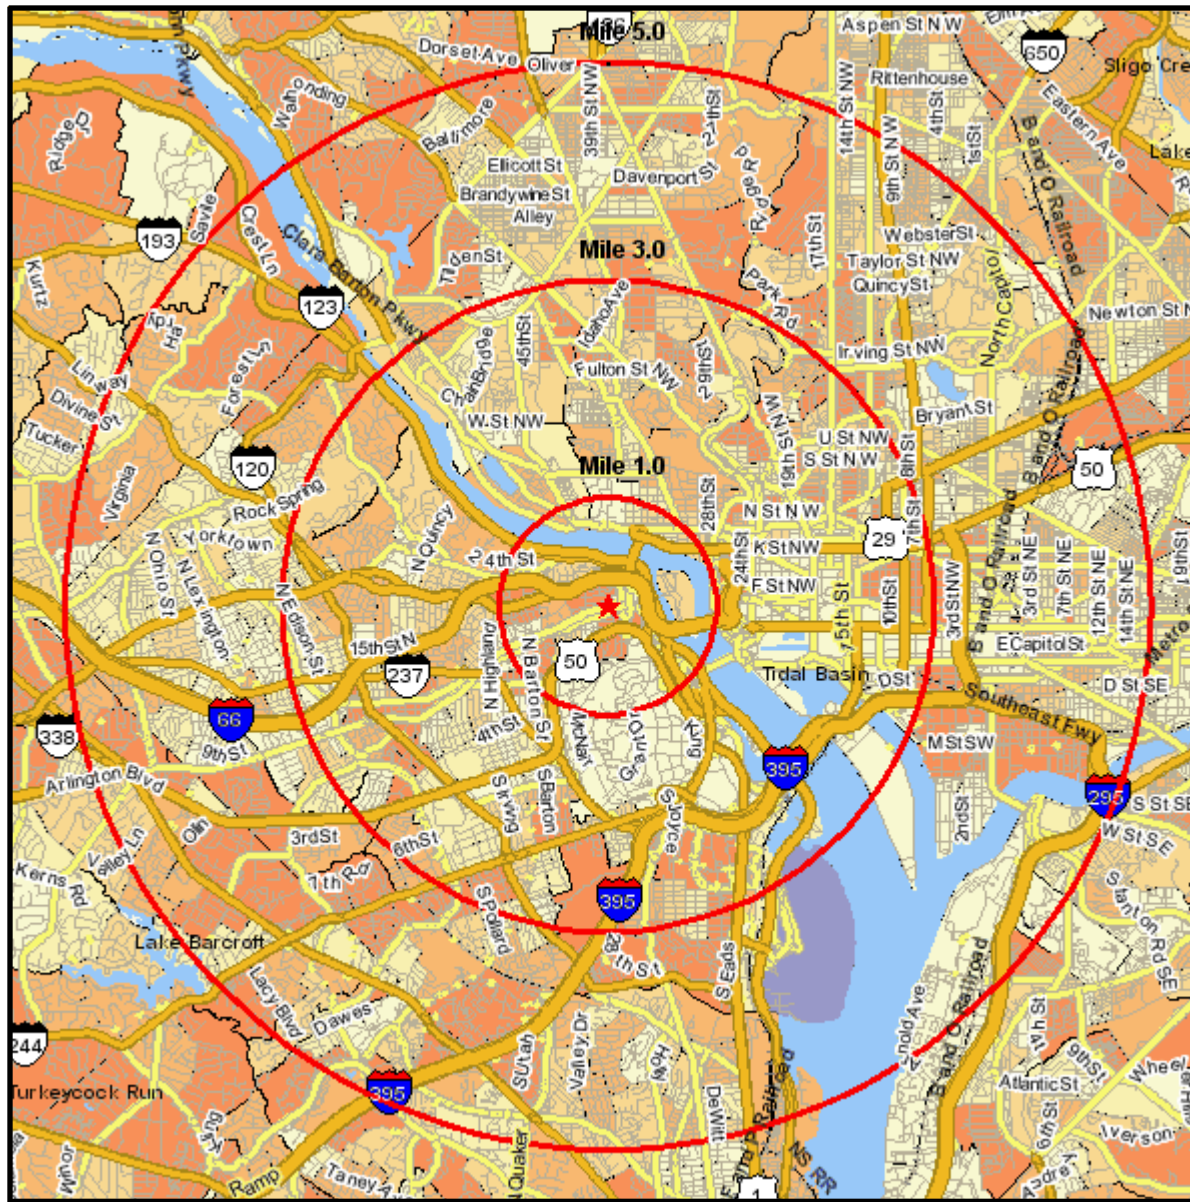

Senior Life 65 - 74

1525 WILSON BLVD
 ARLINGTON, VA 22209-2411
 Coord: 38.894863, -77.074541
 Radius - See Appendix for Details

Senior Life 65 - 74

Appendix: Area Listing

Area Name:

Type: Radius 1

Radius Definition:

1525 WILSON BLVD
ARLINGTON, VA 22209-2411

Center Point: 38.894863 -77.074541
Circle/Band: 0.00 - 1.00

Area Name:

Type: Radius 2

Radius Definition:

1525 WILSON BLVD
ARLINGTON, VA 22209-2411

Center Point: 38.894863 -77.074541
Circle/Band: 0.00 - 3.00

Area Name:

Type: Radius 3

Radius Definition:

1525 WILSON BLVD
ARLINGTON, VA 22209-2411

Center Point: 38.894863 -77.074541
Circle/Band: 0.00 - 5.00

Project Information:

Site: 2

Order Number: 965536852