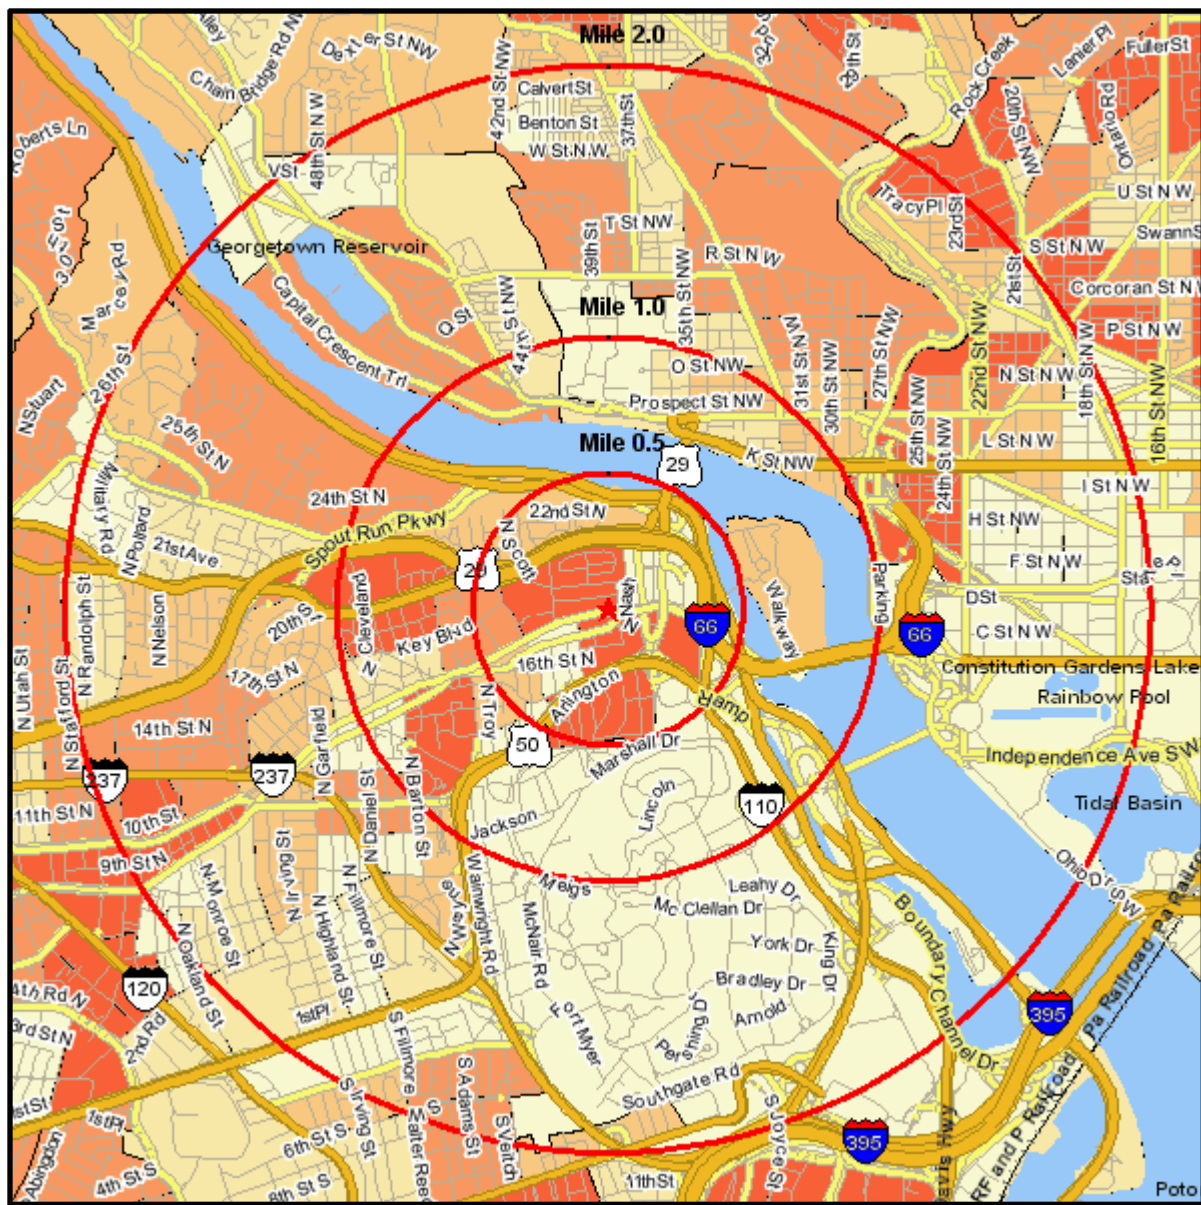

# Senior Life 65 - 74

1525 WILSON BLVD  
 ARLINGTON, VA 22209-2411  
 Coord: 38.894863, -77.074541  
 Radius - See Appendix for Details

## Appendix: Area Listing

#### Radius Definition:

1525 WILSON BLVD  
ARLINGTON, VA 22209-2411

Center Point: 38.894863 -77.074541  
Circle/Band: 0.00 - 0.50

#### Radius Definition:

1525 WILSON BLVD  
ARLINGTON, VA 22209-2411

Center Point: 38.894863 -77.074541  
Circle/Band: 0.00 - 2.00