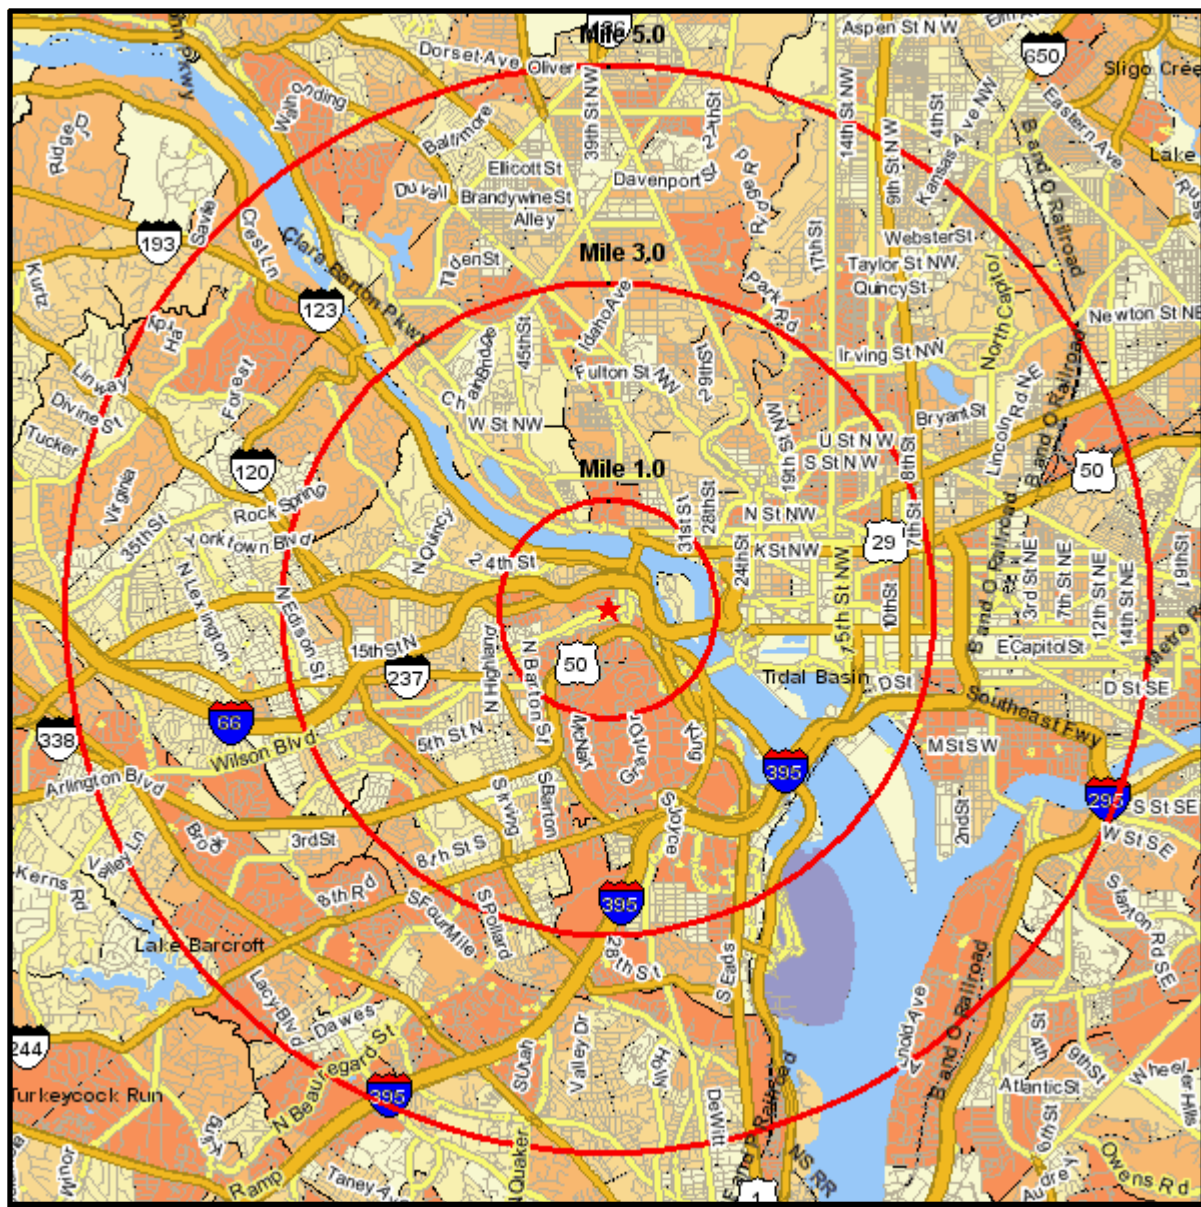

Population Current-Year

1525 WILSON BLVD
 ARLINGTON, VA 22209-2411
 Coord: 38.894855, -77.074610
 Radius - See Appendix for Details

Population Current-Year

Appendix: Area Listing

Area Name:

Type: Radius 1

Radius Definition:

1525 WILSON BLVD
ARLINGTON, VA 22209-2411

Center Point: 38.894855 -77.074610
Circle/Band: 0.00 - 1.00

Area Name:

Type: Radius 2

Radius Definition:

1525 WILSON BLVD
ARLINGTON, VA 22209-2411

Center Point: 38.894855 -77.074610
Circle/Band: 0.00 - 3.00

Area Name:

Type: Radius 3

Radius Definition:

1525 WILSON BLVD
ARLINGTON, VA 22209-2411

Center Point: 38.894855 -77.074610
Circle/Band: 0.00 - 5.00

Project Information:

Site: 1

Order Number: 970524973