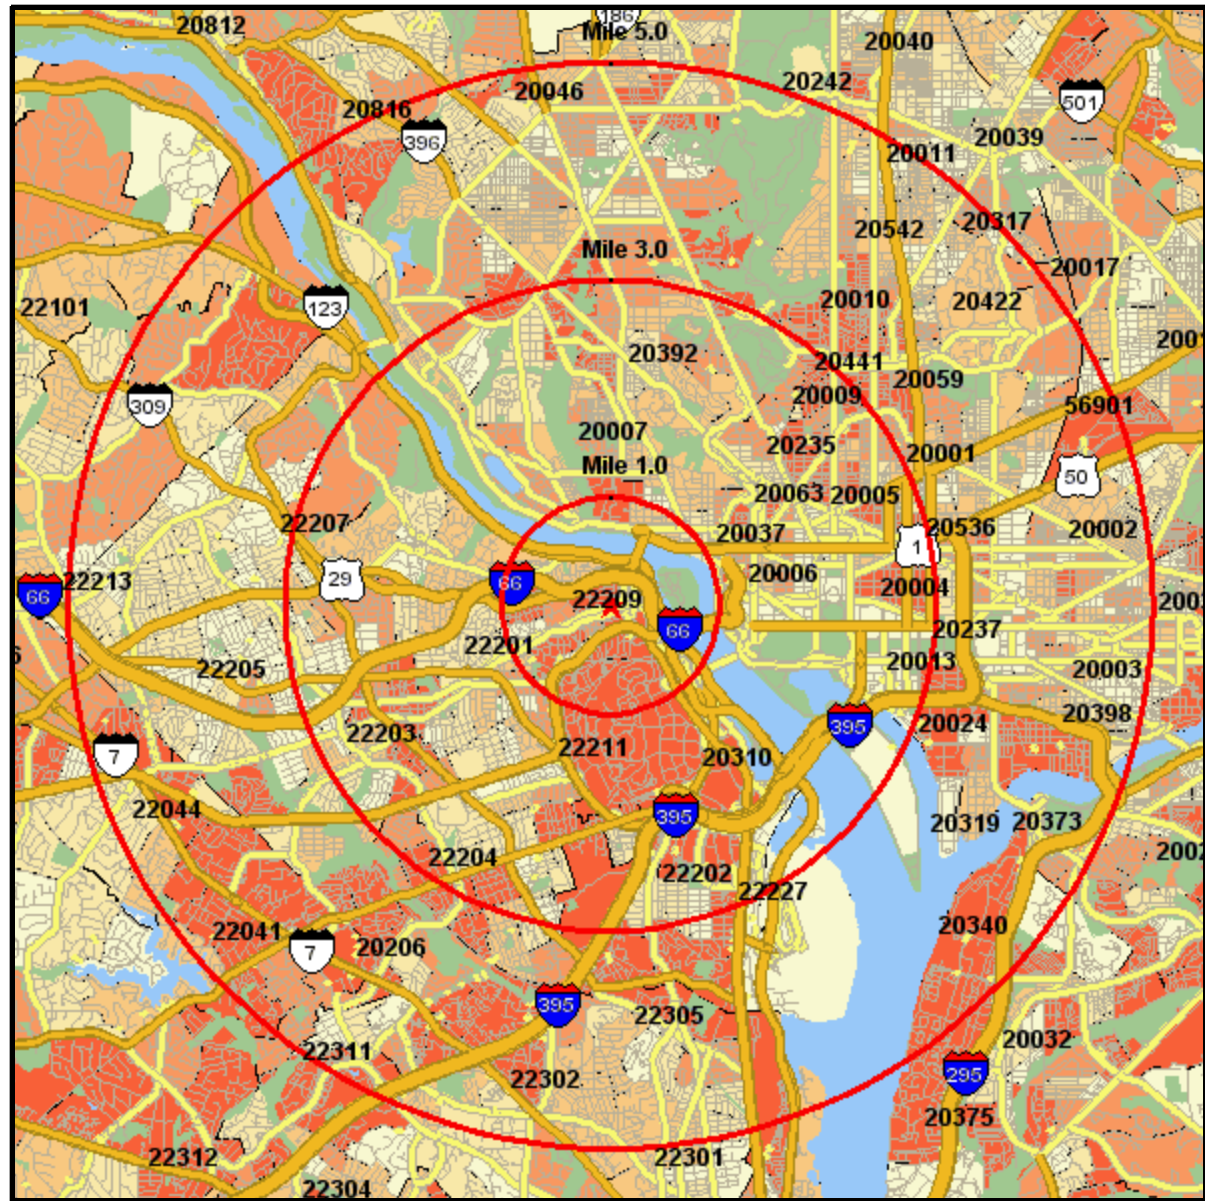

Population Current-Year

1525 WILSON BLVD
 ARLINGTON, VA 22209-2411
 Coord: 38.894847, -77.074691
 Radius - See Appendix for Details

Population Current-Year

Appendix: Area Listing

Area Name:

Type: Radius 1

Radius Definition:

1525 WILSON BLVD
ARLINGTON, VA 22209-2411

Center Point: 38.894847 -77.074691
Circle/Band: 0.00 - 1.00

Area Name:

Type: Radius 2

Radius Definition:

1525 WILSON BLVD
ARLINGTON, VA 22209-2411

Center Point: 38.894847 -77.074691
Circle/Band: 0.00 - 3.00

Area Name:

Type: Radius 3

Radius Definition:

1525 WILSON BLVD
ARLINGTON, VA 22209-2411

Center Point: 38.894847 -77.074691
Circle/Band: 0.00 - 5.00

Project Information:

Site: 1

Order Number: 967661906