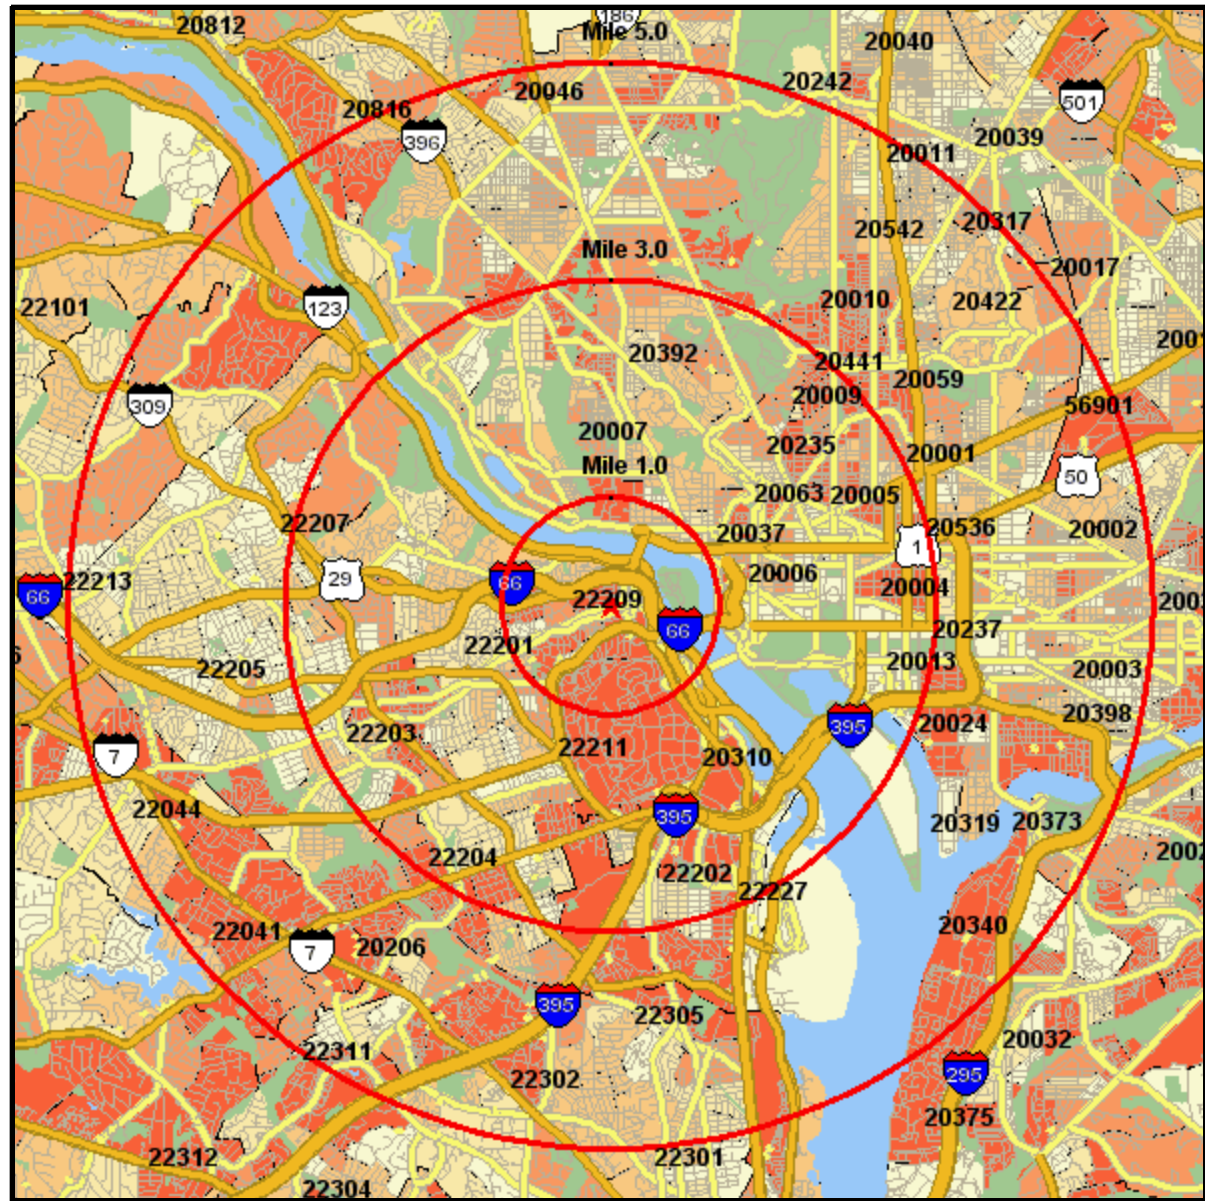

Population Current-Year

1525 WILSON BLVD
 ARLINGTON, VA 22209-2411
 Coord: 38.894847, -77.074691
 Radius - See Appendix for Details

Prepared on: Wed May 06, 2009

Prepared For:

Page 1 of 2

Claritas Tech Support: 1 800 866 6511

© 2009 CLARITAS INC. All rights reserved.

Prepared By:

Population Current-Year

Appendix: Area Listing

Area Name:

Type: Radius 1

Radius Definition:

1525 WILSON BLVD
ARLINGTON, VA 22209-2411

Center Point: 38.894847 -77.074691
Circle/Band: 0.00 - 1.00

Area Name:

Type: Radius 2

Radius Definition:

1525 WILSON BLVD
ARLINGTON, VA 22209-2411

Center Point: 38.894847 -77.074691
Circle/Band: 0.00 - 3.00

Area Name:

Type: Radius 3

Radius Definition:

1525 WILSON BLVD
ARLINGTON, VA 22209-2411

Center Point: 38.894847 -77.074691
Circle/Band: 0.00 - 5.00

Project Information:

Site: 1

Order Number: 967661906