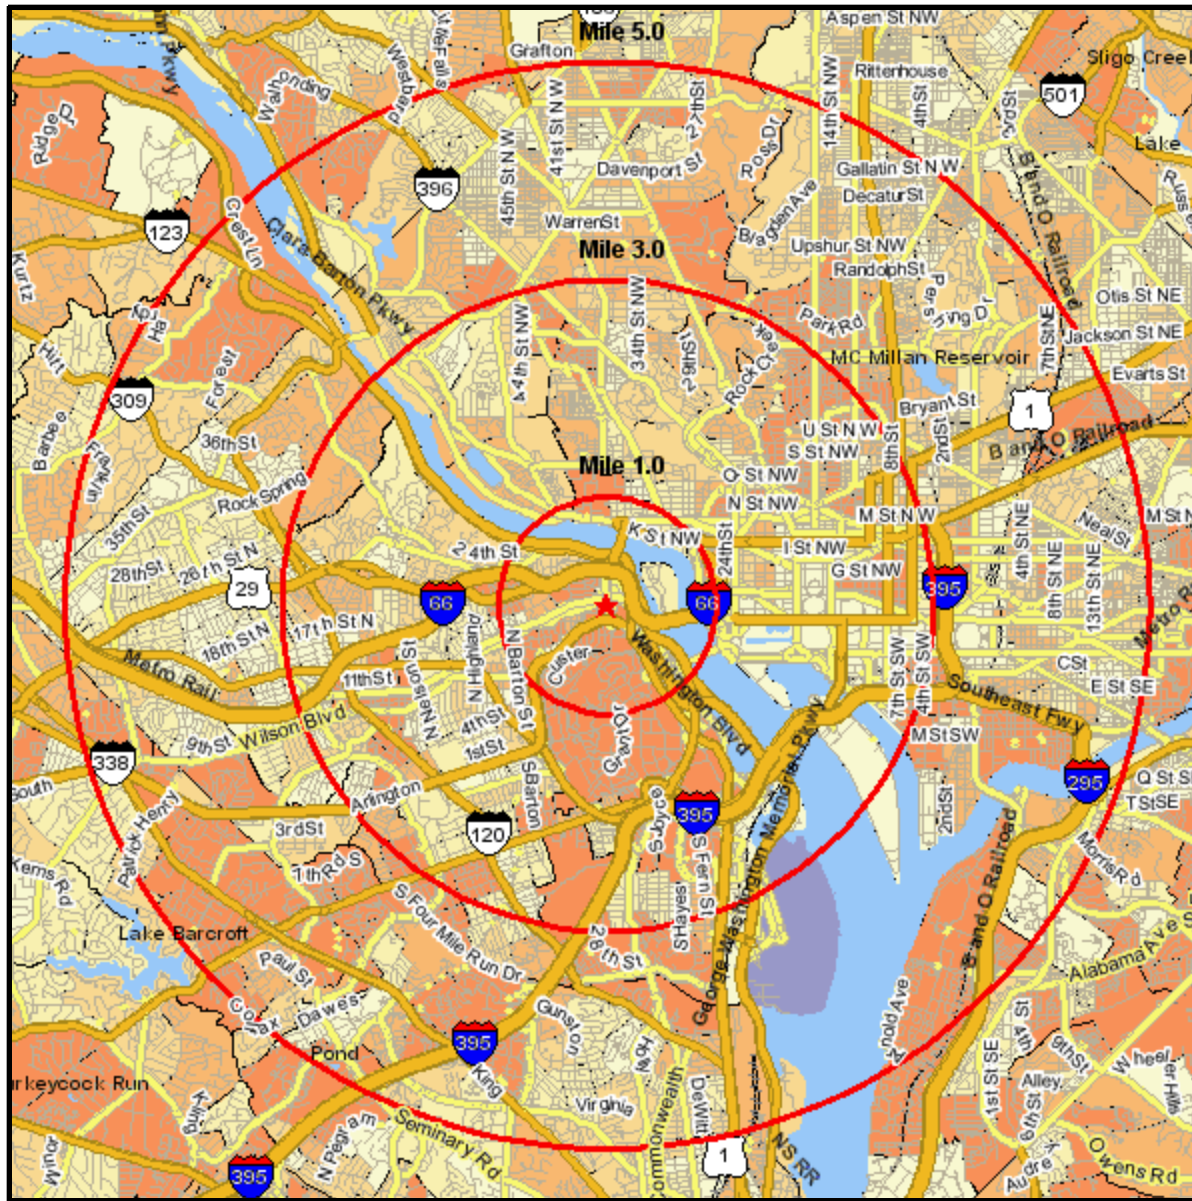

Population Current-Year

ARLINGTON, VA 22209
 Coord: 38.893900, -77.071900
 Radius - See Appendix for Details

Population Current-Year

Appendix: Area Listing

Area Name:

Type: Radius 1

Radius Definition:

ARLINGTON, VA 22209	Center Point:	38.893900	-77.071900
	Circle/Band:	0.00	- 1.00

Area Name:

Type: Radius 2

Radius Definition:

ARLINGTON, VA 22209	Center Point:	38.893900	-77.071900
	Circle/Band:	0.00	- 3.00

Area Name:

Type: Radius 3

Radius Definition:

ARLINGTON, VA 22209	Center Point:	38.893900	-77.071900
	Circle/Band:	0.00	- 5.00