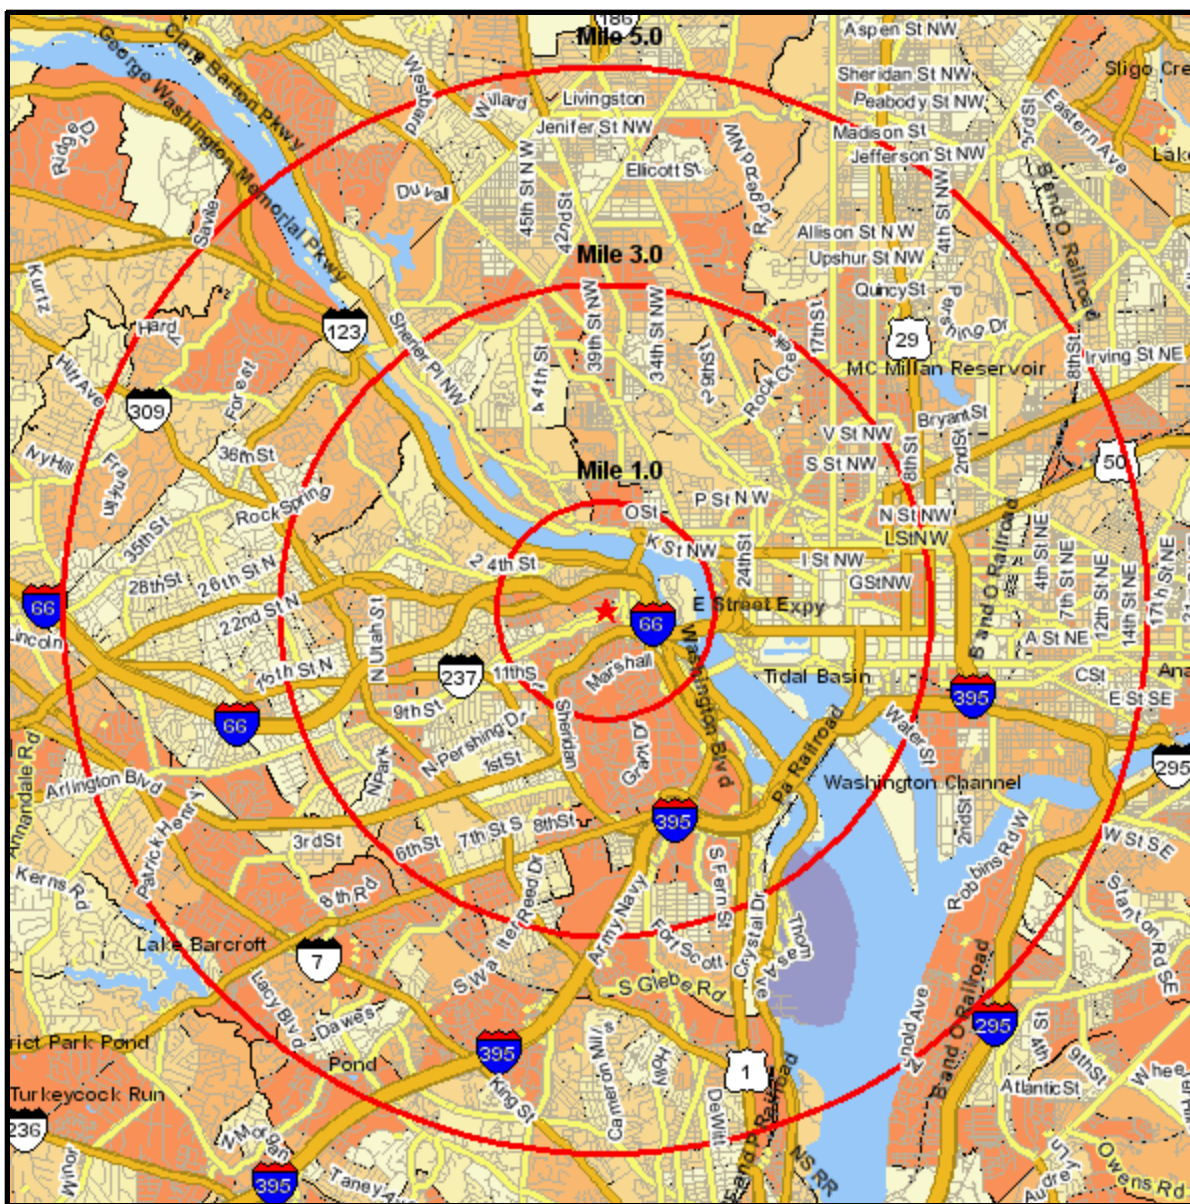

# Population Current-Year

1525 WILSON BLVD  
 ARLINGTON, VA 22209-2411  
 Coord: 38.894711, -77.075324  
 Radius - See Appendix for Details

# Population Current-Year

## Appendix: Area Listing

### Radius Definition:

1525 WILSON BLVD  
ARLINGTON, VA 22209-2411

Center Point: 38.894711 -77.075324  
Circle/Band: 0.00 - 5.00