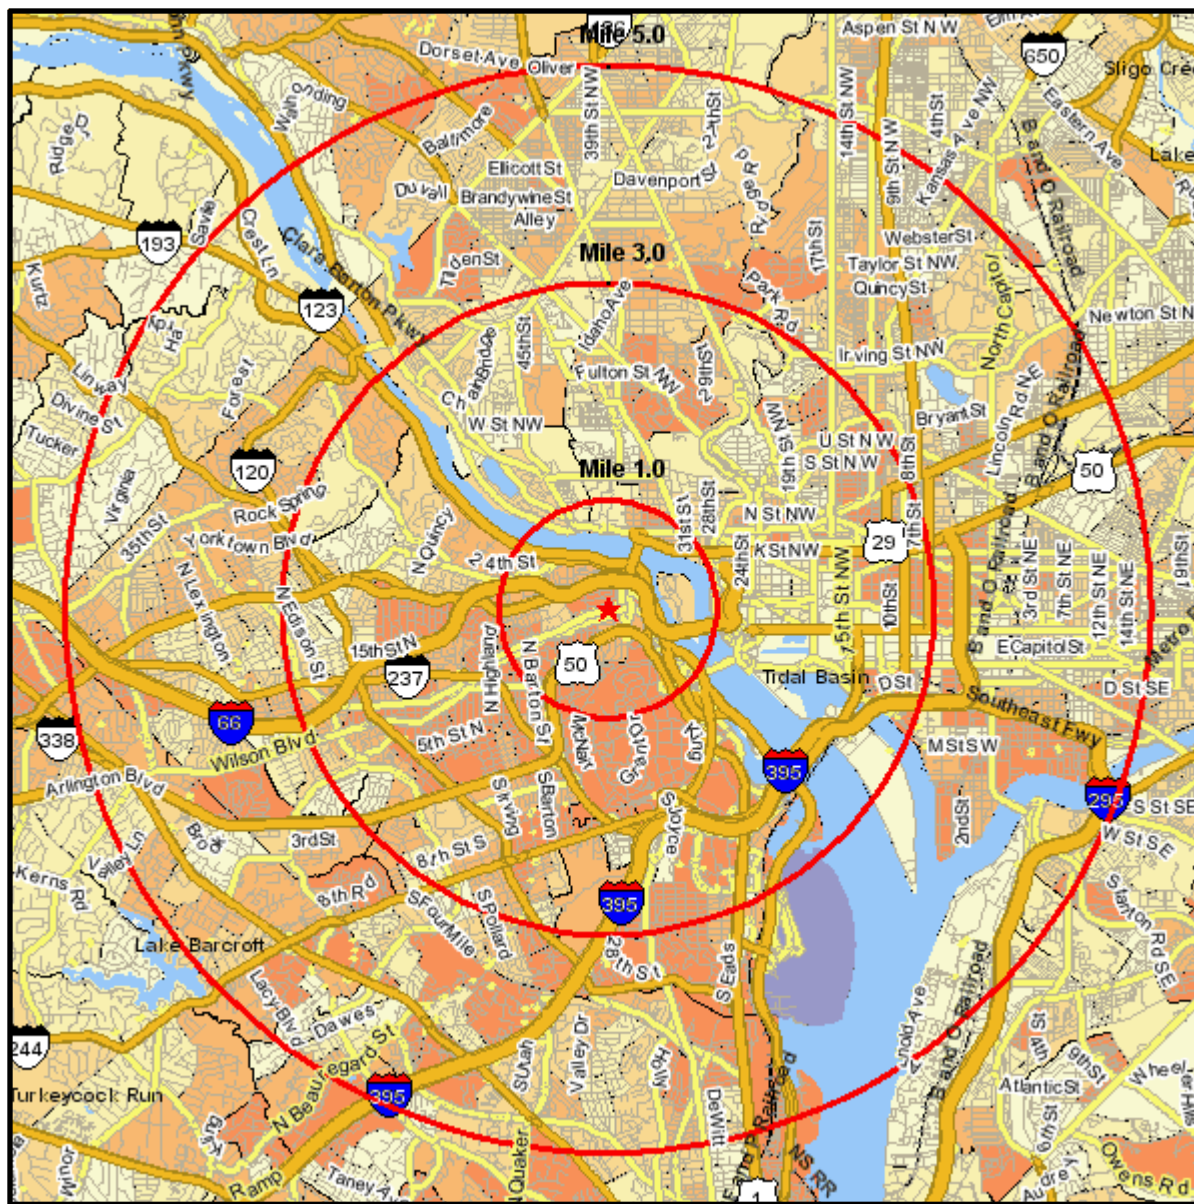

Population Growth 2000 - Current Year

1525 WILSON BLVD
 ARLINGTON, VA 22209-2411
 Coord: 38.894855, -77.074610
 Radius - See Appendix for Details

Population Growth 2000 - Current Year

Appendix: Area Listing

Area Name:

Type: Radius 1

Radius Definition:

1525 WILSON BLVD
ARLINGTON, VA 22209-2411

Center Point: 38.894855 -77.074610
Circle/Band: 0.00 - 1.00

Area Name:

Type: Radius 2

Radius Definition:

1525 WILSON BLVD
ARLINGTON, VA 22209-2411

Center Point: 38.894855 -77.074610
Circle/Band: 0.00 - 3.00

Area Name:

Type: Radius 3

Radius Definition:

1525 WILSON BLVD
ARLINGTON, VA 22209-2411

Center Point: 38.894855 -77.074610
Circle/Band: 0.00 - 5.00