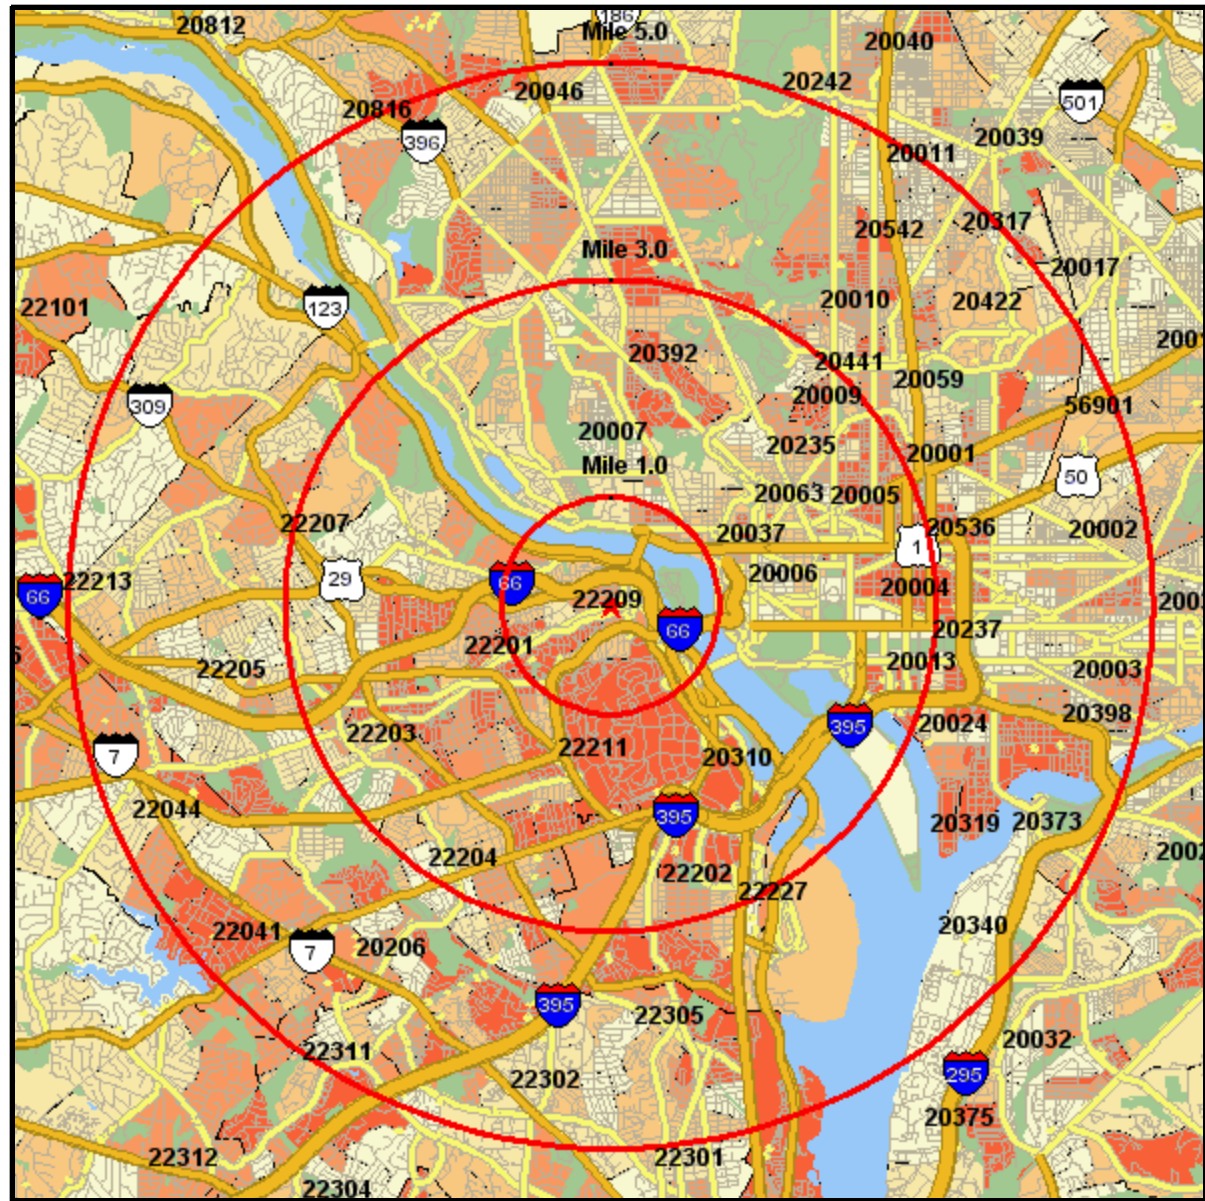

# Population Growth 2000 - Current Year

1525 WILSON BLVD  
 ARLINGTON, VA 22209-2411  
 Coord: 38.894847, -77.074691  
 Radius - See Appendix for Details

# Population Growth 2000 - Current Year

## Appendix: Area Listing

#### Radius Definition:

1525 WILSON BLVD	Center Point:	38.894847	-77.074691
ARLINGTON, VA 22209-2411	Circle/Band:	0.00	- 5.00