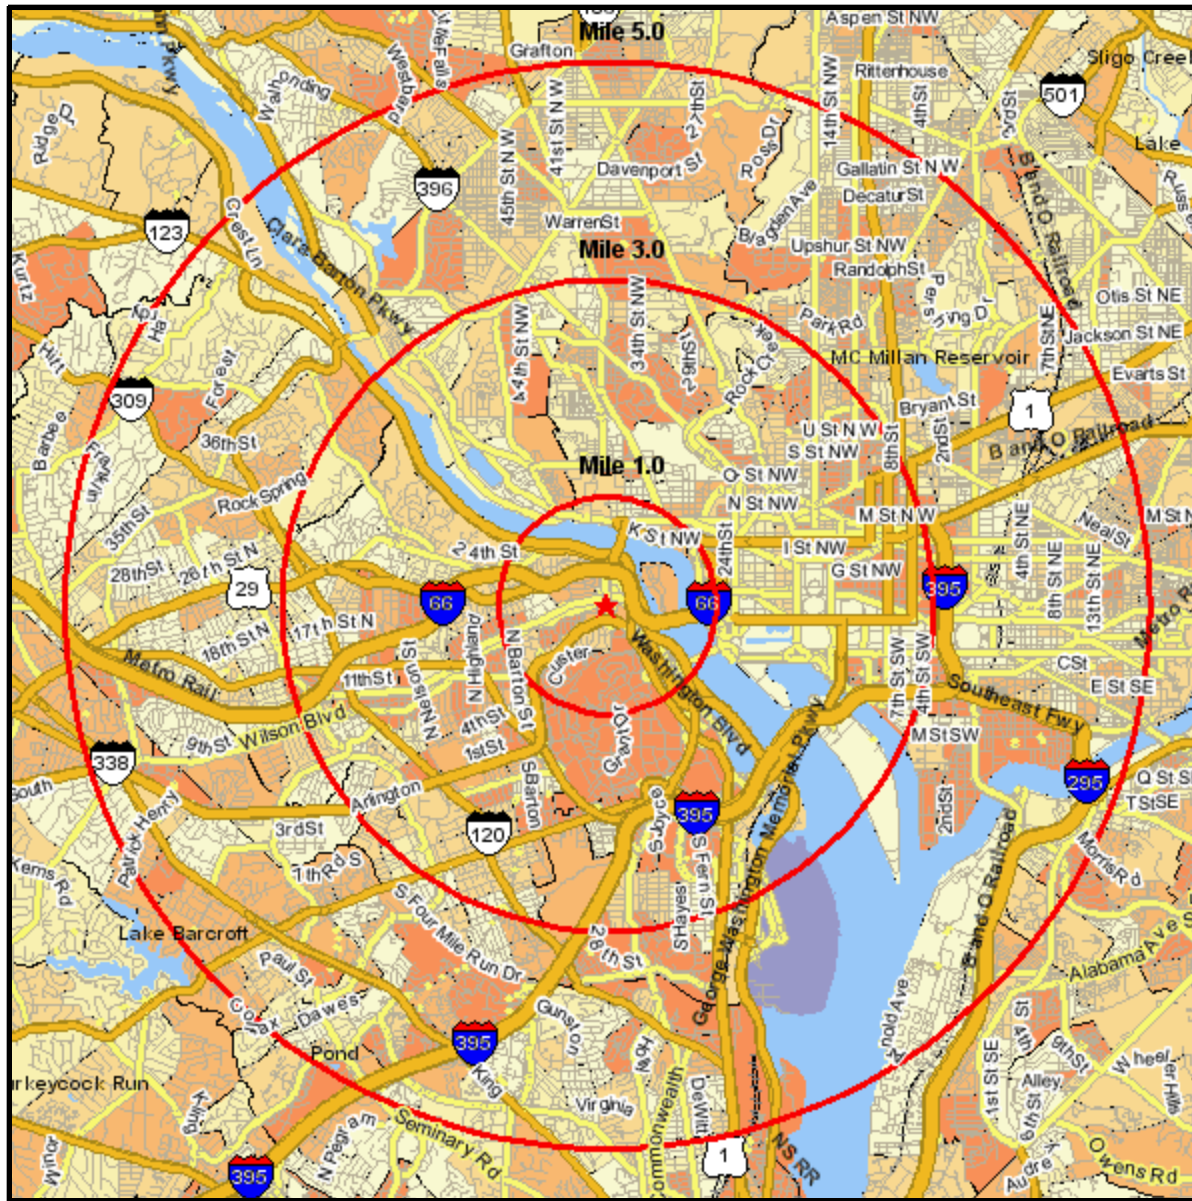

Population Growth 2000 - Current Year

ARLINGTON, VA 22209
 Coord: 38.893900, -77.071900
 Radius - See Appendix for Details

Population Growth 2000 - Current Year

Appendix: Area Listing

Area Name:

Type: Radius 1

Radius Definition:

ARLINGTON, VA 22209	Center Point:	38.893900	-77.071900
	Circle/Band:	0.00	- 1.00

Area Name:

Type: Radius 2

Radius Definition:

ARLINGTON, VA 22209	Center Point:	38.893900	-77.071900
	Circle/Band:	0.00	- 3.00

Area Name:

Type: Radius 3

Radius Definition:

ARLINGTON, VA 22209	Center Point:	38.893900	-77.071900
	Circle/Band:	0.00	- 5.00

Project Information:

Site: 1

Order Number: 966603715

Prepared on: Fri May 09, 2008