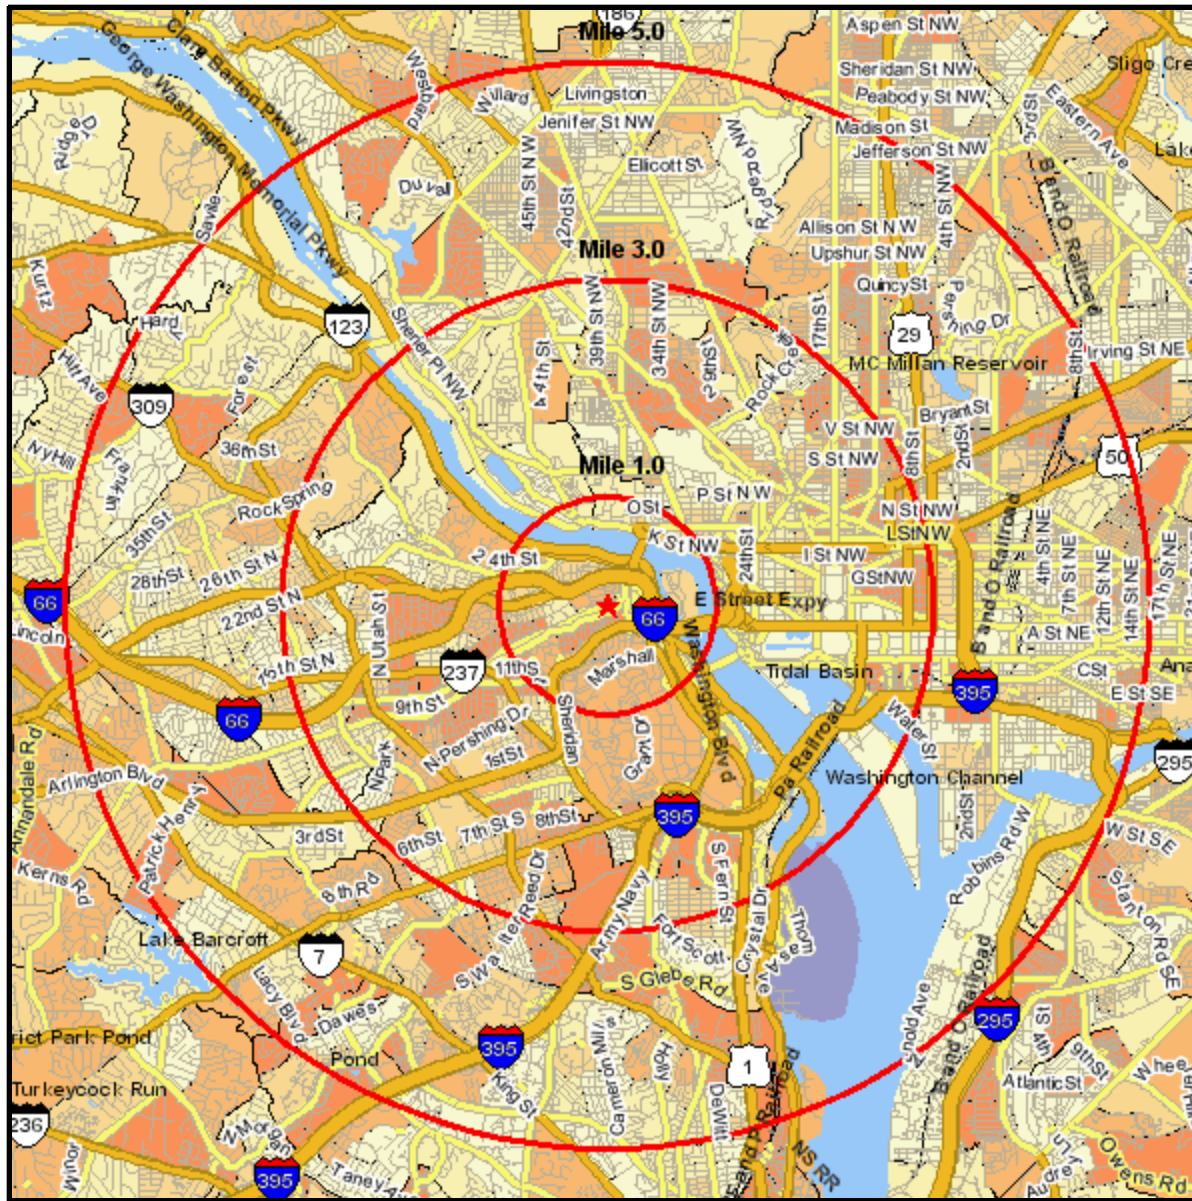

Population Growth 2000 - Current Year

1525 WILSON BLVD
 ARLINGTON, VA 22209-2411
 Coord: 38.894711, -77.075324
 Radius - See Appendix for Details

Population Growth 2000 - Current Year

Appendix: Area Listing

Area Name:

Type: Radius

Radius Definition:

1525 WILSON BLVD
ARLINGTON, VA 22209-2411

Center Point: 38.894711 -77.075324
Circle/Band: 0.00 - 1.00

Area Name:

Type: Radius

Radius Definition:

1525 WILSON BLVD
ARLINGTON, VA 22209-2411

Center Point: 38.894711 -77.075324
Circle/Band: 0.00 - 3.00

Area Name:

Type: Radius

Radius Definition:

1525 WILSON BLVD
ARLINGTON, VA 22209-2411

Center Point: 38.894711 -77.075324
Circle/Band: 0.00 - 5.00