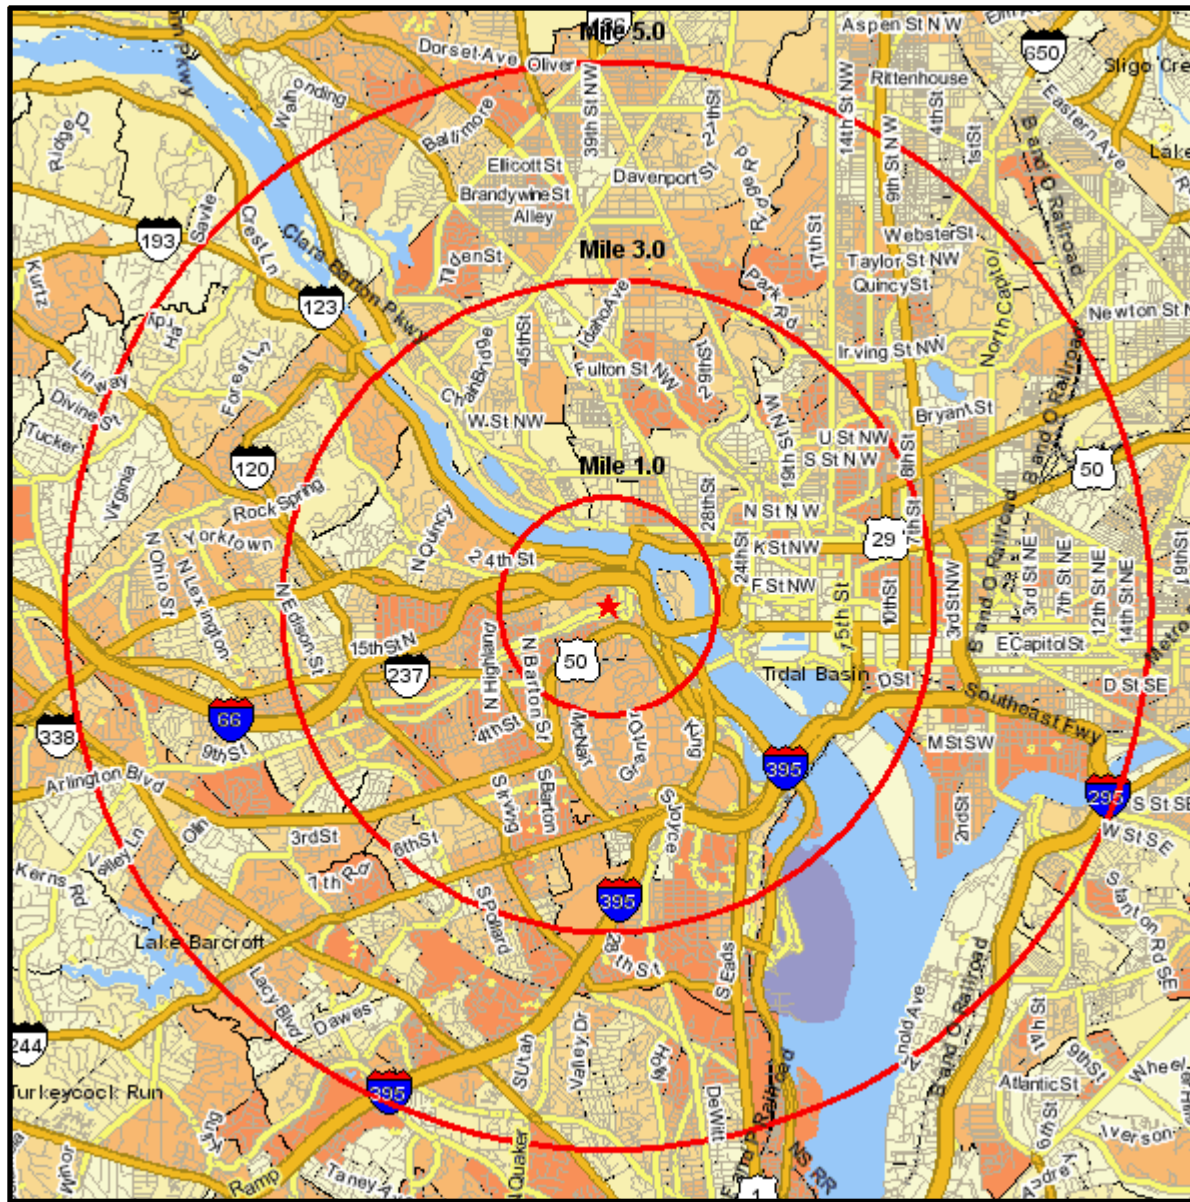

# Population Growth 2011- 2016

1525 WILSON BLVD  
 ARLINGTON, VA 22209-2411  
 Coord: 38.894863, -77.074541  
 Radius - See Appendix for Details

# Population Growth 2011- 2016

## Appendix: Area Listing

#### Radius Definition:

1525 WILSON BLVD  
ARLINGTON, VA 22209-2411

Center Point: 38.894863 -77.074541  
Circle/Band: 0.00 - 5.00