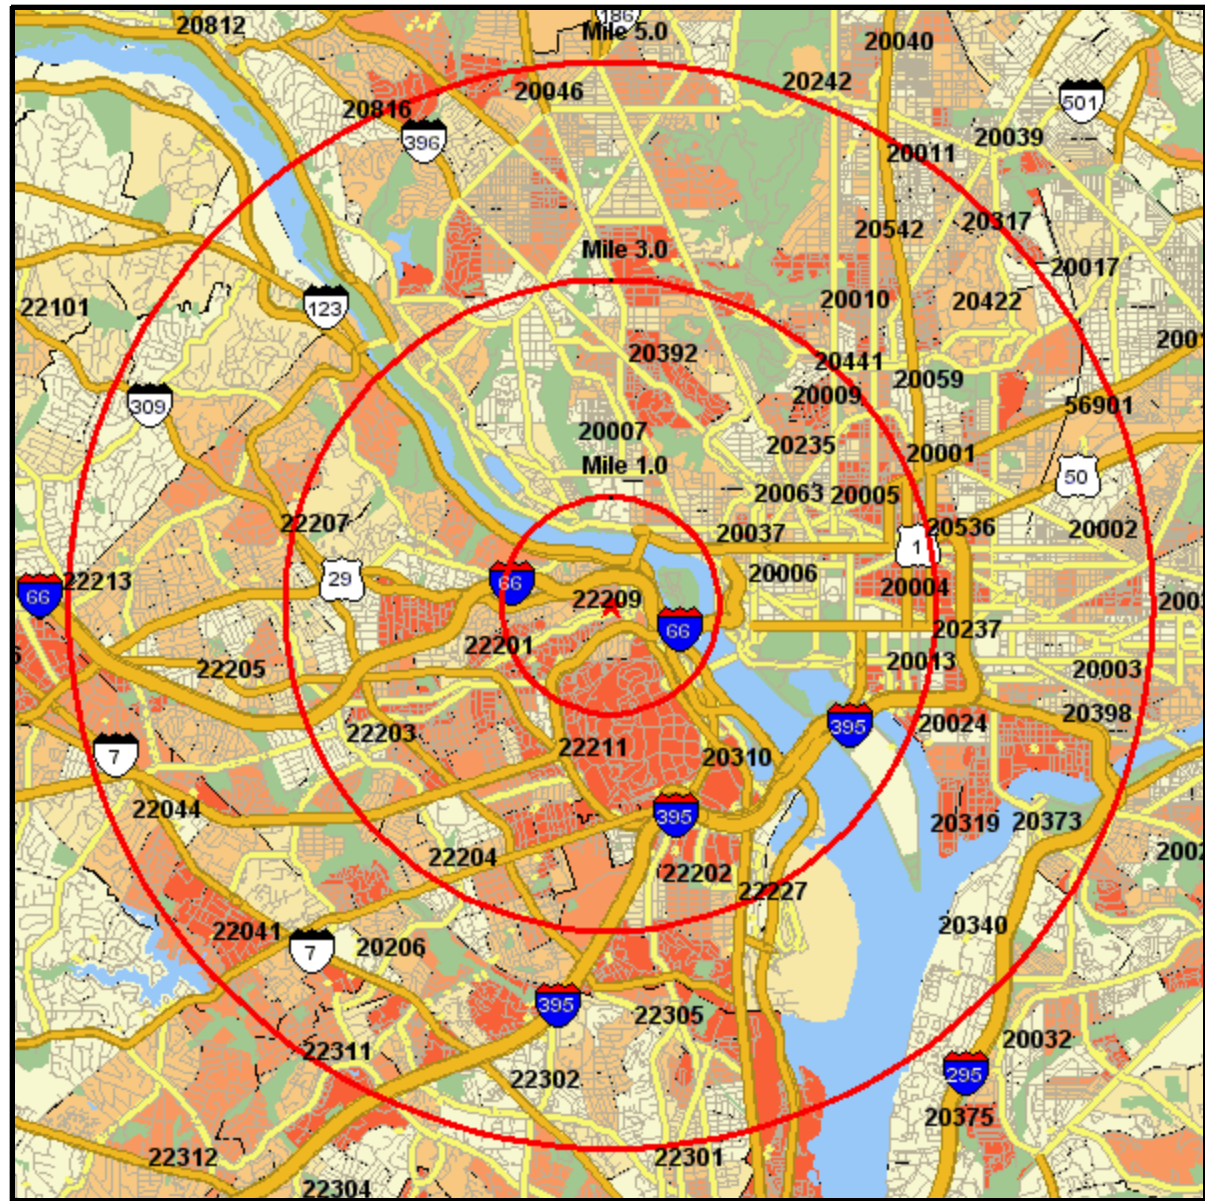

Population Growth 2009- 2014

1525 WILSON BLVD
 ARLINGTON, VA 22209-2411
 Coord: 38.894847, -77.074691
 Radius - See Appendix for Details

Population Growth 2009- 2014

Appendix: Area Listing

Area Name:

Type: Radius 1

Radius Definition:

1525 WILSON BLVD
ARLINGTON, VA 22209-2411

Center Point: 38.894847 -77.074691
Circle/Band: 0.00 - 1.00

Area Name:

Type: Radius 2

Radius Definition:

1525 WILSON BLVD
ARLINGTON, VA 22209-2411

Center Point: 38.894847 -77.074691
Circle/Band: 0.00 - 3.00

Area Name:

Type: Radius 3

Radius Definition:

1525 WILSON BLVD
ARLINGTON, VA 22209-2411

Center Point: 38.894847 -77.074691
Circle/Band: 0.00 - 5.00