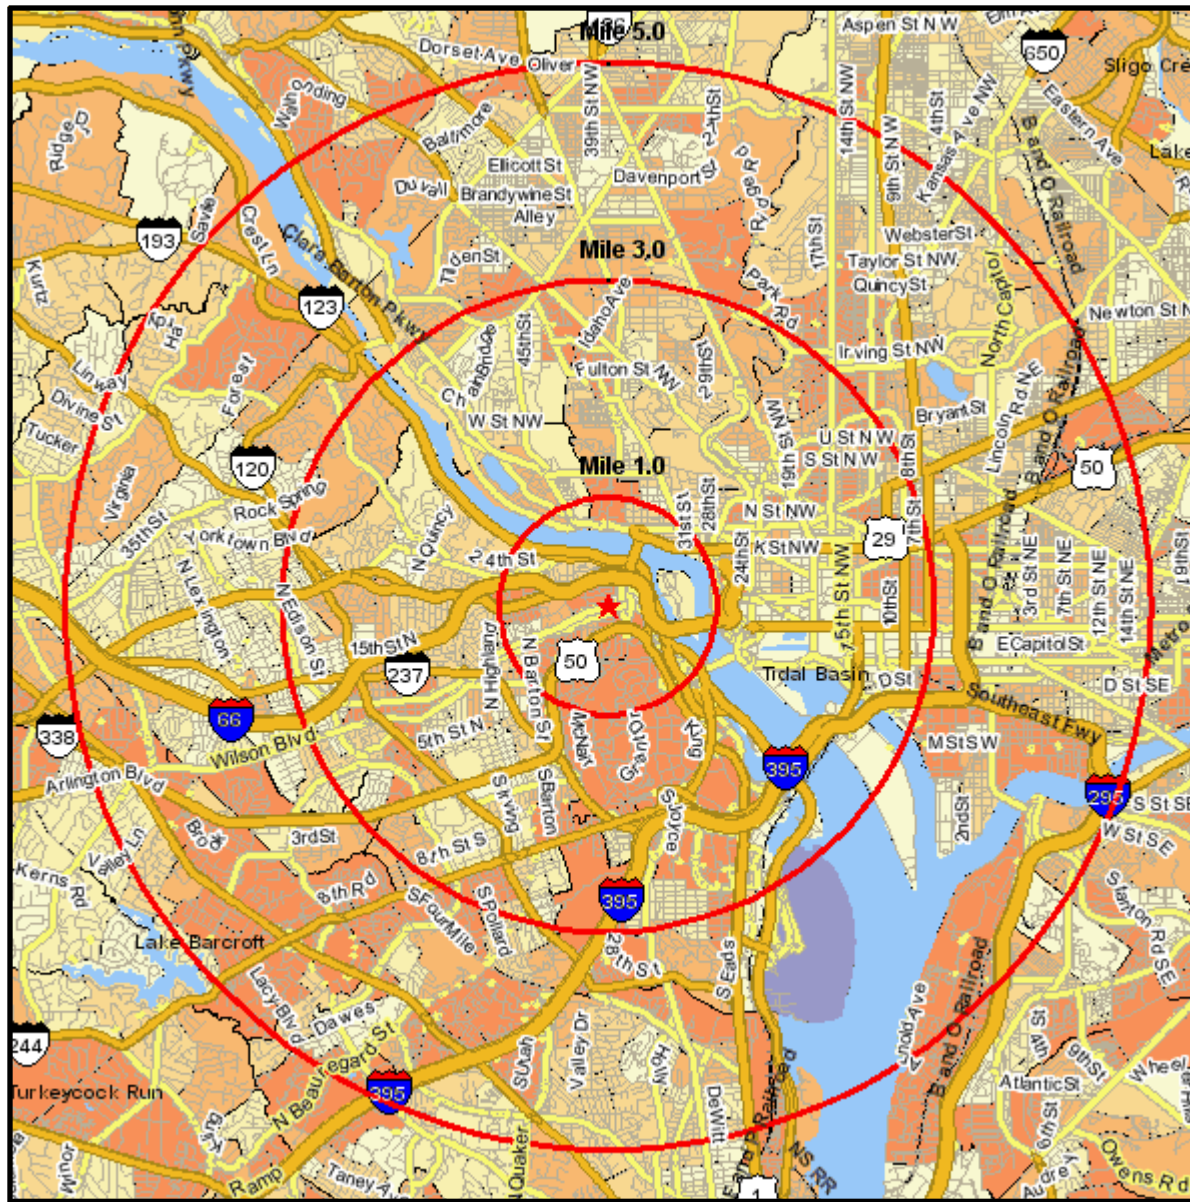

Population Five-Year Projection

1525 WILSON BLVD
 ARLINGTON, VA 22209-2411
 Coord: 38.894855, -77.074610
 Radius - See Appendix for Details

Population Five-Year Projection

Appendix: Area Listing

Area Name:

Type: Radius 1

Radius Definition:

1525 WILSON BLVD
ARLINGTON, VA 22209-2411

Center Point: 38.894855 -77.074610
Circle/Band: 0.00 - 1.00

Area Name:

Type: Radius 2

Radius Definition:

1525 WILSON BLVD
ARLINGTON, VA 22209-2411

Center Point: 38.894855 -77.074610
Circle/Band: 0.00 - 3.00

Area Name:

Type: Radius 3

Radius Definition:

1525 WILSON BLVD
ARLINGTON, VA 22209-2411

Center Point: 38.894855 -77.074610
Circle/Band: 0.00 - 5.00