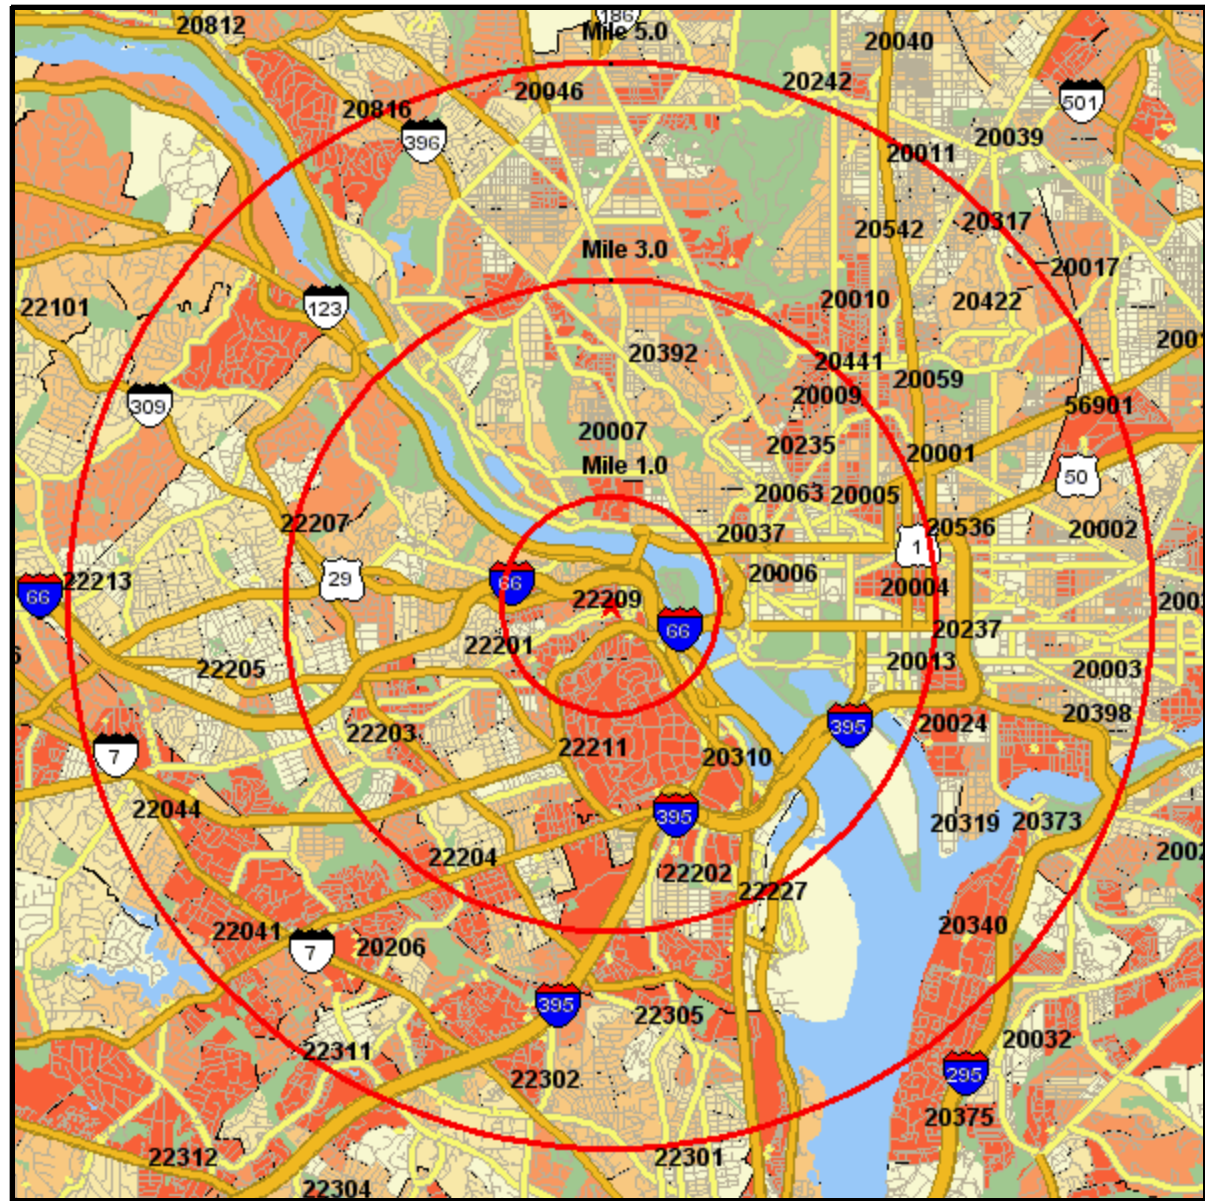

# Population Five-Year Projection

1525 WILSON BLVD  
 ARLINGTON, VA 22209-2411  
 Coord: 38.894847, -77.074691  
 Radius - See Appendix for Details

## Appendix: Area Listing

#### Radius Definition:

1525 WILSON BLVD  
ARLINGTON, VA 22209-2411

Center Point: 38.894847 -77.074691  
Circle/Band: 0.00 - 3.00

#### Radius Definition:

1525 WILSON BLVD  
ARLINGTON, VA 22209-2411

Center Point: 38.894847 -77.074691  
Circle/Band: 0.00 - 5.00