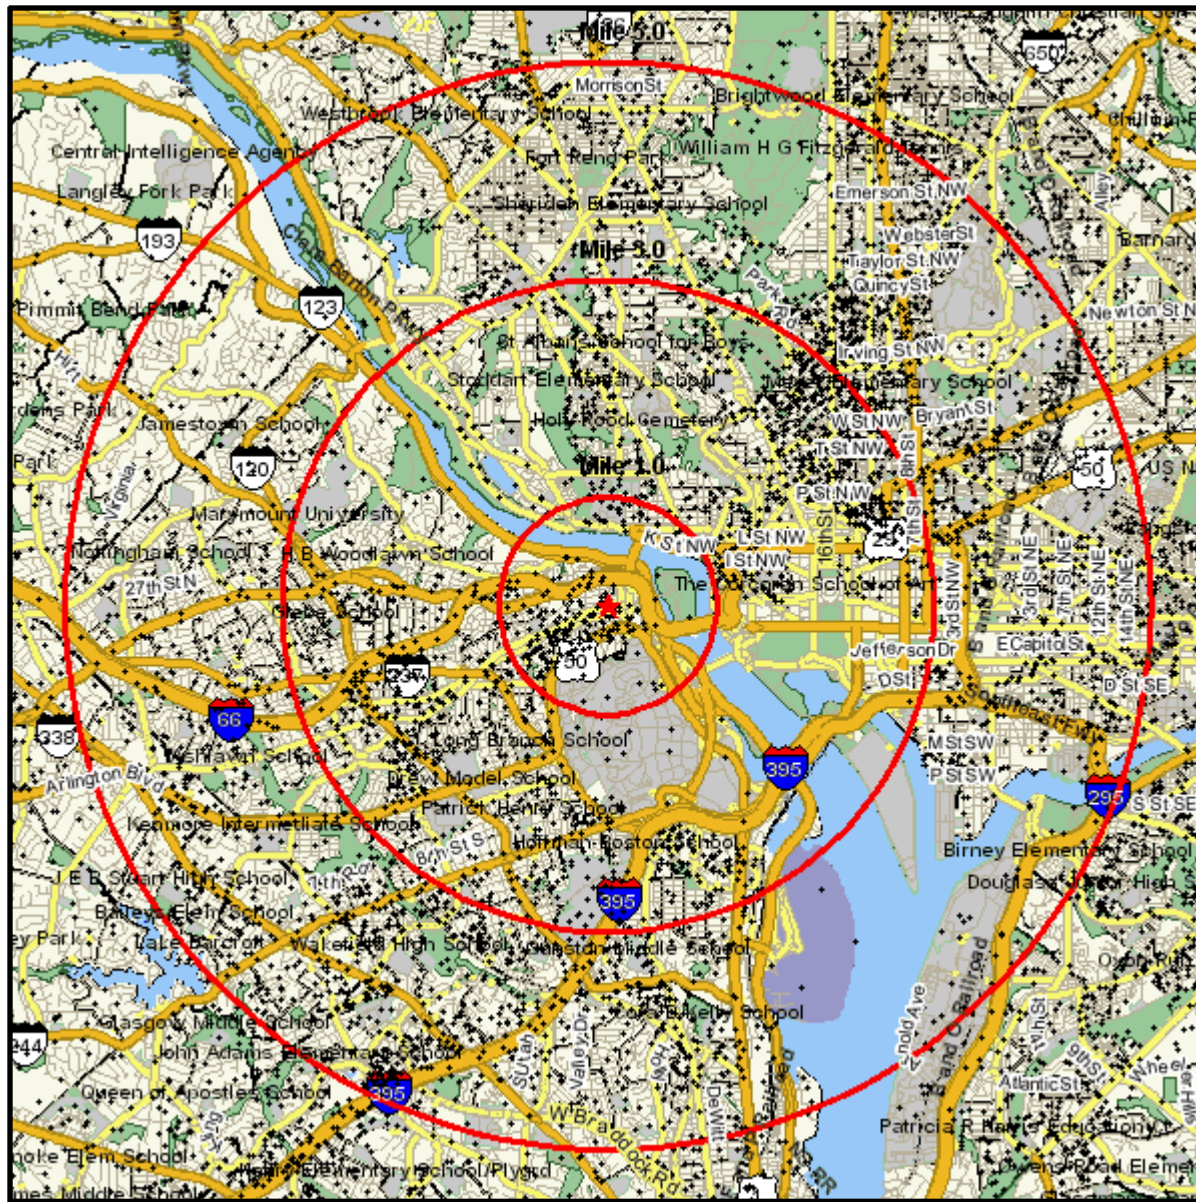

Population Current-Year Dot Density

1525 WILSON BLVD
 ARLINGTON, VA 22209-2411
 Coord: 38.894863, -77.074541
 Radius - See Appendix for Details

Population Current-Year Dot Density

Appendix: Area Listing

Area Name:

Type: Radius 1

Radius Definition:

1525 WILSON BLVD
ARLINGTON, VA 22209-2411

Center Point: 38.894863 -77.074541
Circle/Band: 0.00 - 1.00

Area Name:

Type: Radius 2

Radius Definition:

1525 WILSON BLVD
ARLINGTON, VA 22209-2411

Center Point: 38.894863 -77.074541
Circle/Band: 0.00 - 3.00

Area Name:

Type: Radius 3

Radius Definition:

1525 WILSON BLVD
ARLINGTON, VA 22209-2411

Center Point: 38.894863 -77.074541
Circle/Band: 0.00 - 5.00