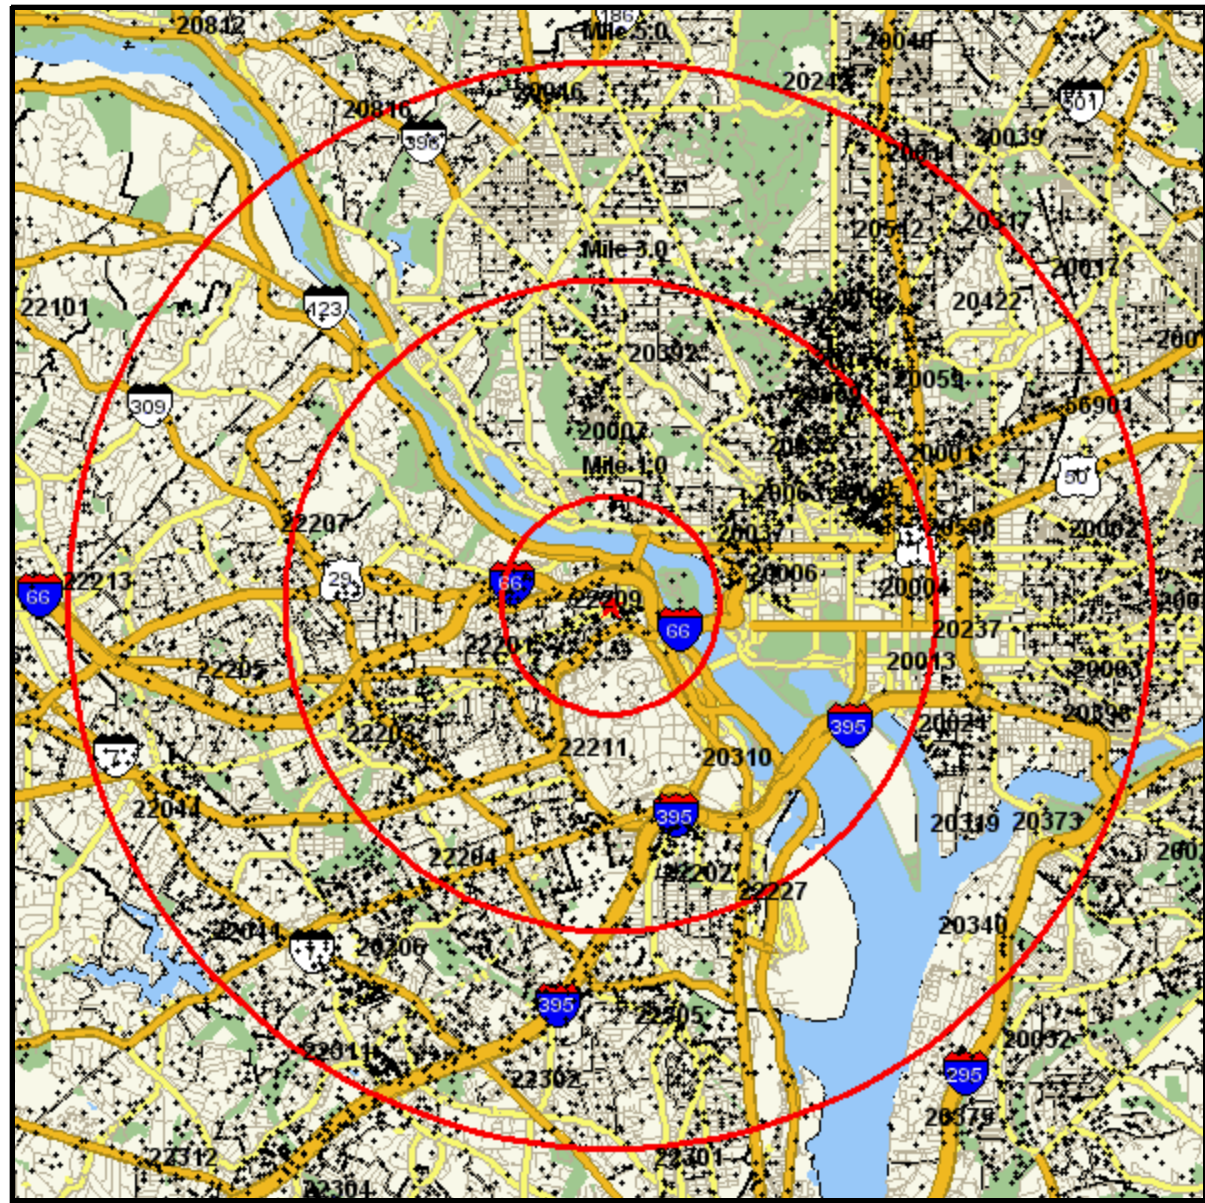

Population Current-Year Dot Density

1525 WILSON BLVD
 ARLINGTON, VA 22209-2411
 Coord: 38.894847, -77.074691
 Radius - See Appendix for Details

-  Point
-  Interstate Highways
-  US Highways
-  State Highways
-  Major Highways
-  Major Roads
-  Roads
-  Parks
-  Hydrography
- Block Groups
- CY Total Population (Est.)
-  1 dot = 112
-  Area Zip Codes
-  All Zip Codes
-  County

Area Name:

Type: Radius 1

Radius Definition:

1525 WILSON BLVD
ARLINGTON, VA 22209-2411

Center Point: 38.894847 -77.074691
Circle/Band: 0.00 - 1.00

Area Name:

Type: Radius 2

Radius Definition:

1525 WILSON BLVD
ARLINGTON, VA 22209-2411

Center Point: 38.894847 -77.074691
Circle/Band: 0.00 - 3.00

Area Name:

Type: Radius 3

Radius Definition:

1525 WILSON BLVD
ARLINGTON, VA 22209-2411

Center Point: 38.894847 -77.074691
Circle/Band: 0.00 - 5.00