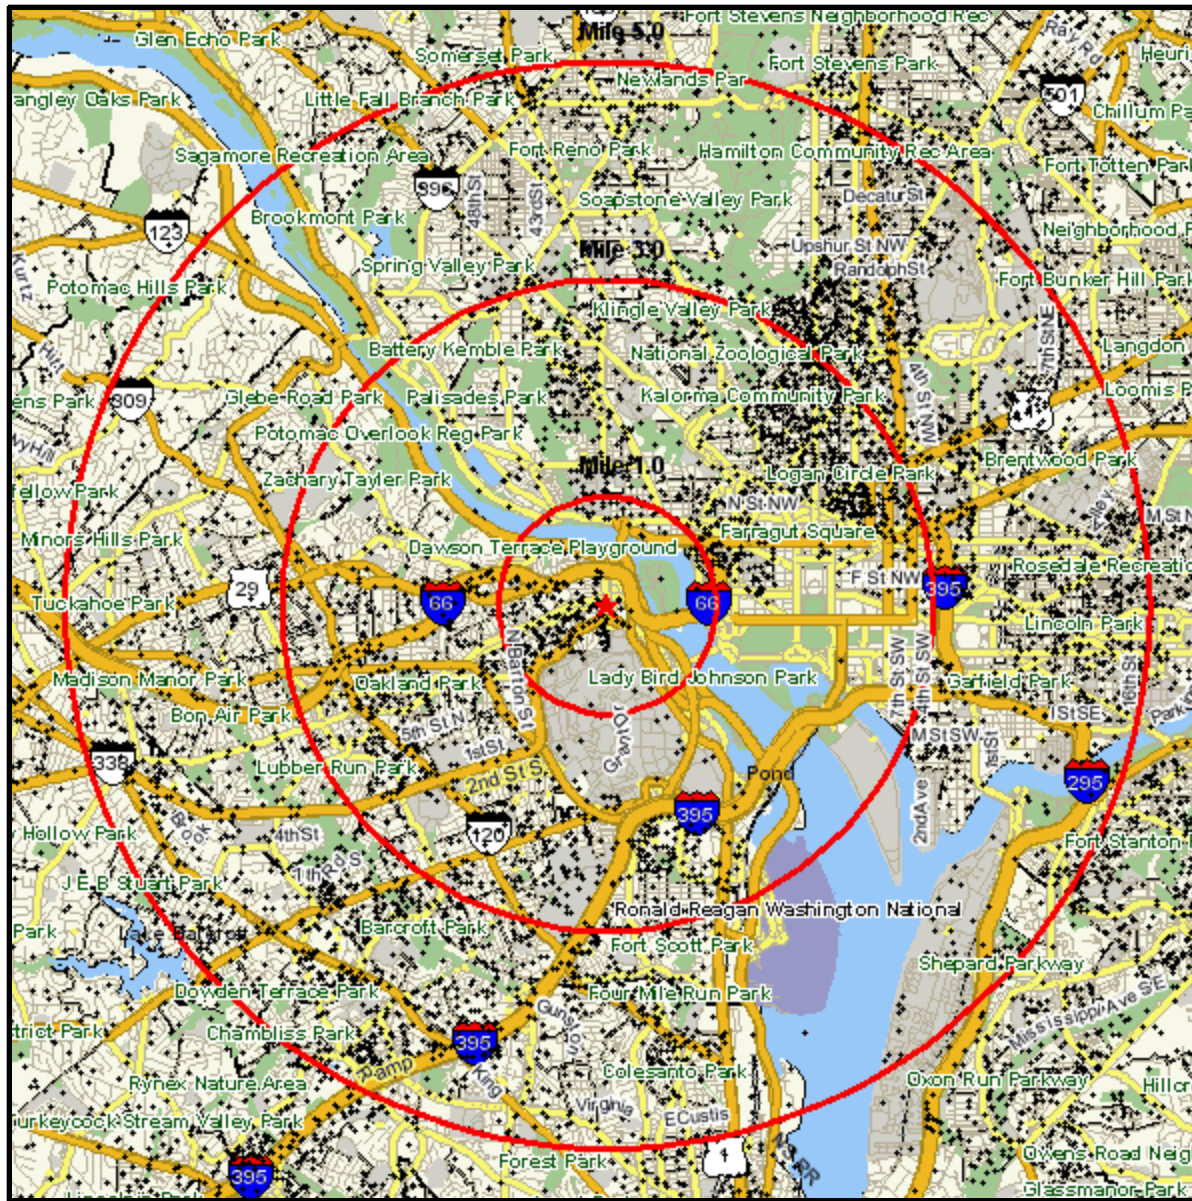

# Population Current-Year Dot Density

ARLINGTON, VA 22209  
 Coord: 38.893900, -77.071900  
 Radius - See Appendix for Details

# Population Current-Year Dot Density

## Appendix: Area Listing