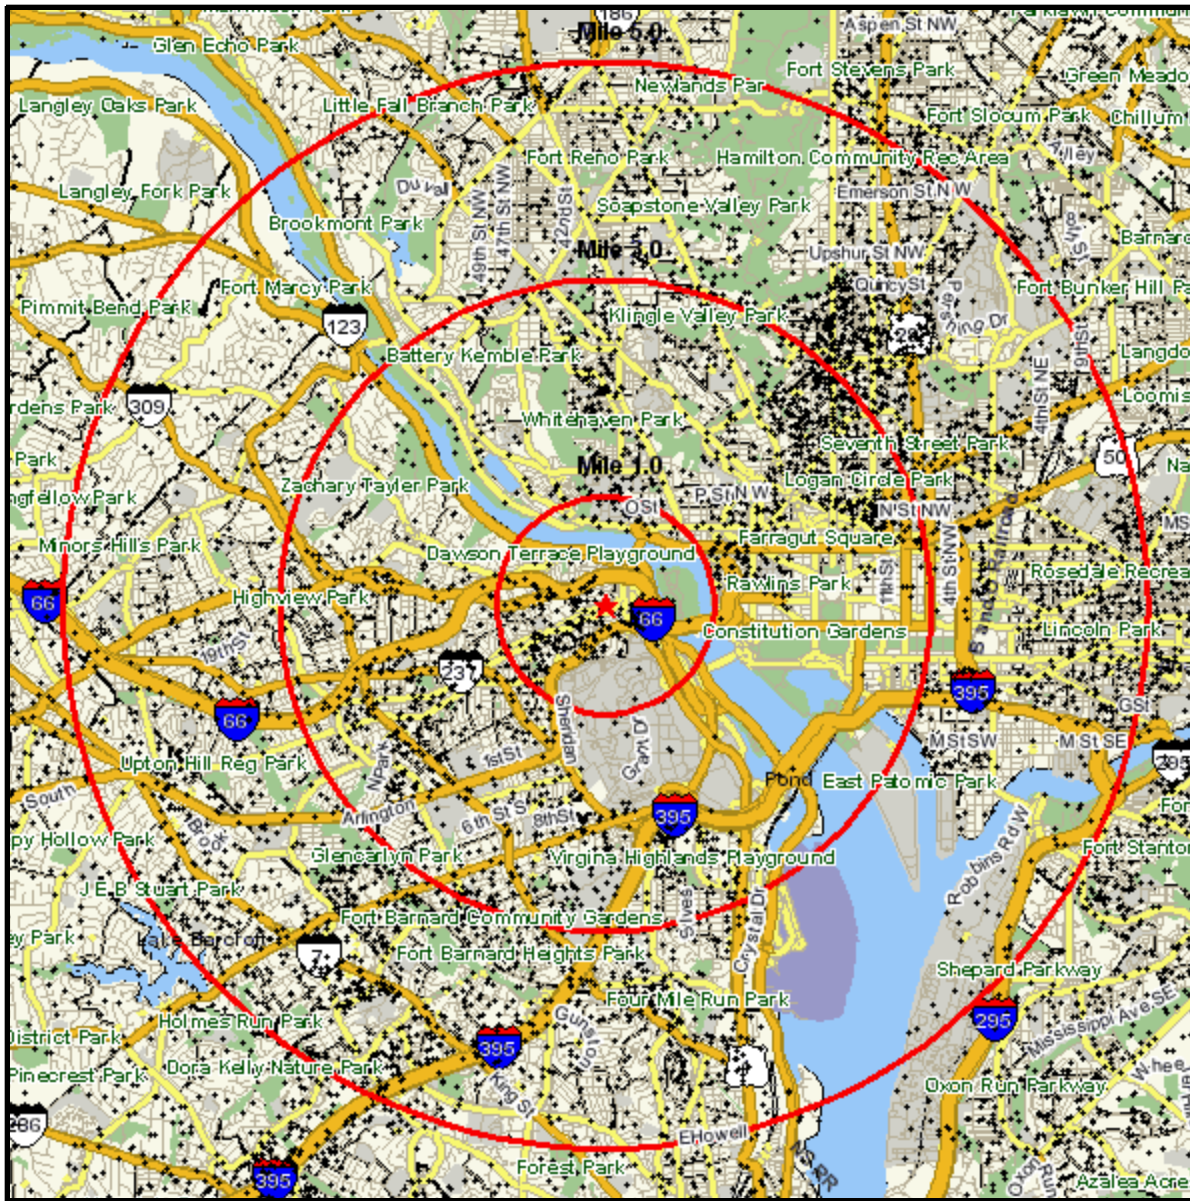

Population Current-Year Dot Density

1525 WILSON BLVD
 ARLINGTON, VA 22209-2411
 Coord: 38.894711, -77.075324
 Radius - See Appendix for Details

Prepared on: Tues Jul 03, 2007

Prepared For:

Page 1 of 2

Claritas Tech Support: 1 800 866 6511

© 2007 CLARITAS INC. All rights reserved.

Prepared By:

Population Current-Year Dot Density

Appendix: Area Listing

Area Name:

Type: Radius

Radius Definition:

1525 WILSON BLVD
ARLINGTON, VA 22209-2411

Center Point: 38.894711 -77.075324
Circle/Band: 0.00 - 1.00

Area Name:

Type: Radius

Radius Definition:

1525 WILSON BLVD
ARLINGTON, VA 22209-2411

Center Point: 38.894711 -77.075324
Circle/Band: 0.00 - 3.00

Area Name:

Type: Radius

Radius Definition:

1525 WILSON BLVD
ARLINGTON, VA 22209-2411

Center Point: 38.894711 -77.075324
Circle/Band: 0.00 - 5.00

Project Information:

Site: 1

Order Number: 965386007

Prepared on: Tues Jul 03, 2007