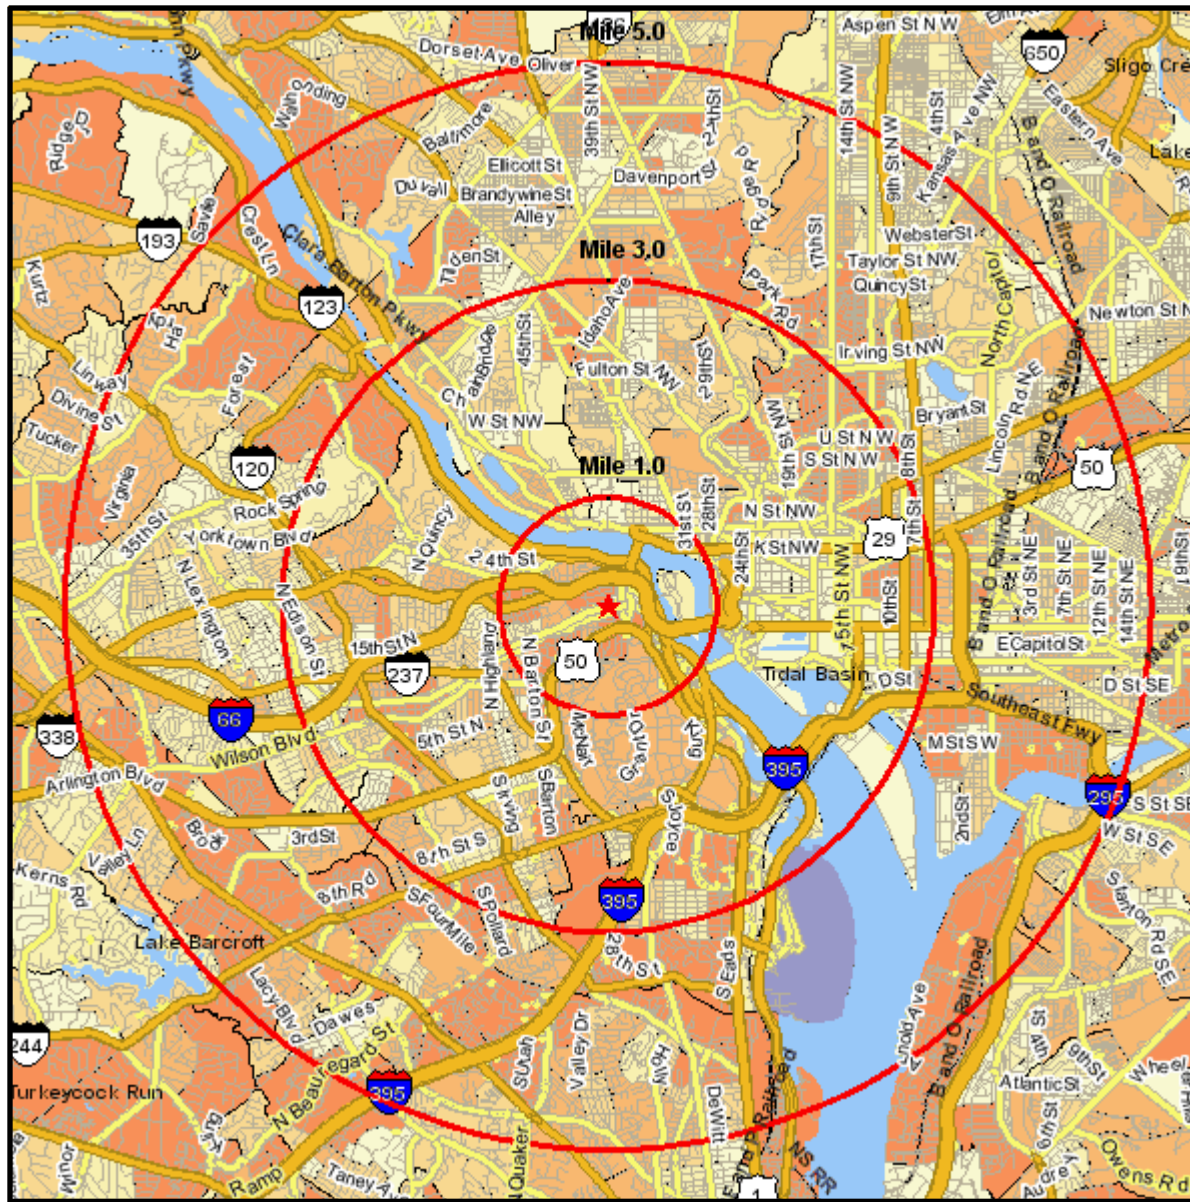

Middle Years Age 45-54

1525 WILSON BLVD
 ARLINGTON, VA 22209-2411
 Coord: 38.894855, -77.074610
 Radius - See Appendix for Details

Middle Years Age 45-54

Appendix: Area Listing

Area Name:

Type: Radius 1

Radius Definition:

1525 WILSON BLVD
ARLINGTON, VA 22209-2411

Center Point: 38.894855 -77.074610
Circle/Band: 0.00 - 1.00

Area Name:

Type: Radius 2

Radius Definition:

1525 WILSON BLVD
ARLINGTON, VA 22209-2411

Center Point: 38.894855 -77.074610
Circle/Band: 0.00 - 3.00

Area Name:

Type: Radius 3

Radius Definition:

1525 WILSON BLVD
ARLINGTON, VA 22209-2411

Center Point: 38.894855 -77.074610
Circle/Band: 0.00 - 5.00

Project Information:

Site: 1

Order Number: 970524973