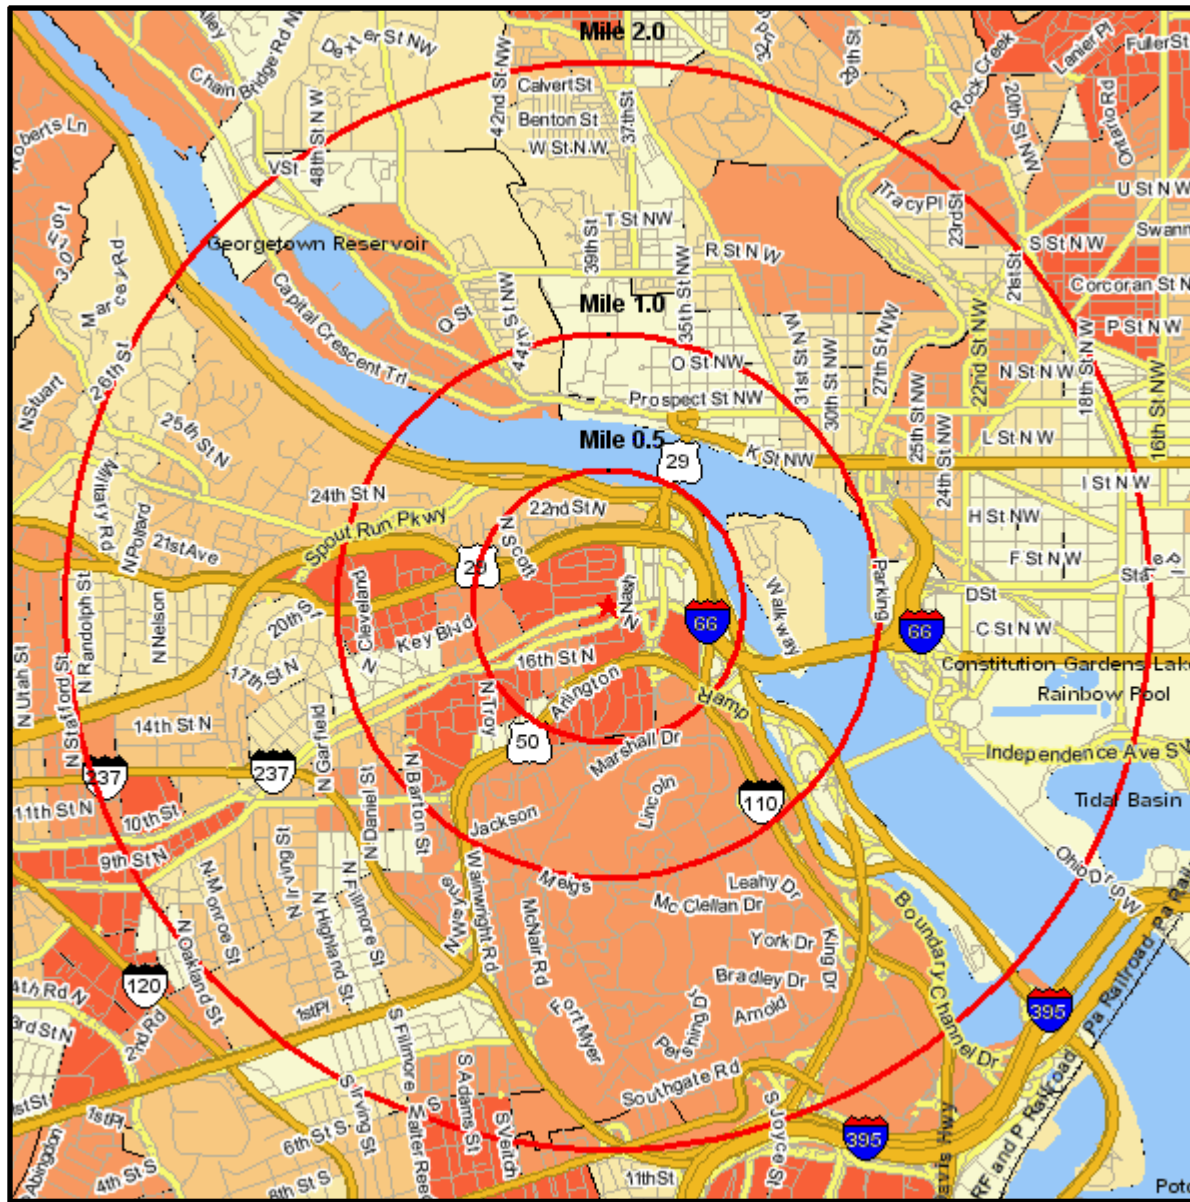

Middle Years Age 45-54

1525 WILSON BLVD
 ARLINGTON, VA 22209-2411
 Coord: 38.894863, -77.074541
 Radius - See Appendix for Details

Middle Years Age 45-54

Appendix: Area Listing

Area Name:

Type: Radius 1

Radius Definition:

1525 WILSON BLVD
ARLINGTON, VA 22209-2411

Center Point: 38.894863 -77.074541
Circle/Band: 0.00 - 0.50

Area Name:

Type: Radius 2

Radius Definition:

1525 WILSON BLVD
ARLINGTON, VA 22209-2411

Center Point: 38.894863 -77.074541
Circle/Band: 0.00 - 1.00

Area Name:

Type: Radius 3

Radius Definition:

1525 WILSON BLVD
ARLINGTON, VA 22209-2411

Center Point: 38.894863 -77.074541
Circle/Band: 0.00 - 2.00

Project Information:

Site: 2

Order Number: 965447608