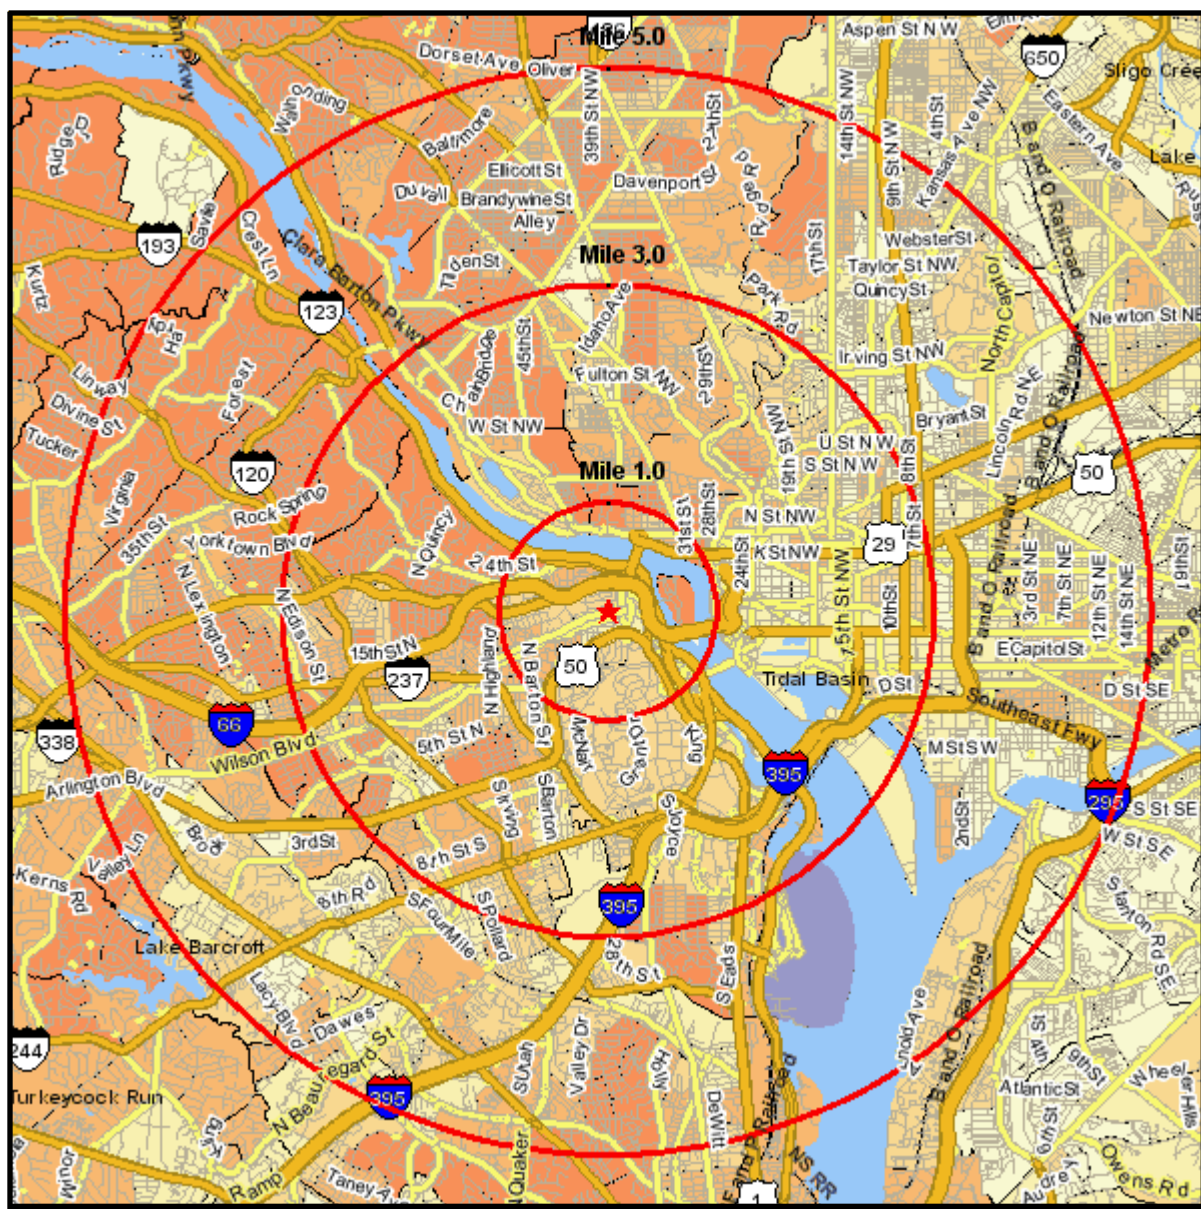

Median Household Income

1525 WILSON BLVD
 ARLINGTON, VA 22209-2411
 Coord: 38.894855, -77.074610
 Radius - See Appendix for Details

Median Household Income

Appendix: Area Listing

Area Name:

Type: Radius 1

Radius Definition:

1525 WILSON BLVD
ARLINGTON, VA 22209-2411

Center Point: 38.894855 -77.074610
Circle/Band: 0.00 - 1.00

Area Name:

Type: Radius 2

Radius Definition:

1525 WILSON BLVD
ARLINGTON, VA 22209-2411

Center Point: 38.894855 -77.074610
Circle/Band: 0.00 - 3.00

Area Name:

Type: Radius 3

Radius Definition:

1525 WILSON BLVD
ARLINGTON, VA 22209-2411

Center Point: 38.894855 -77.074610
Circle/Band: 0.00 - 5.00

Project Information:

Site: 1

Order Number: 970524973