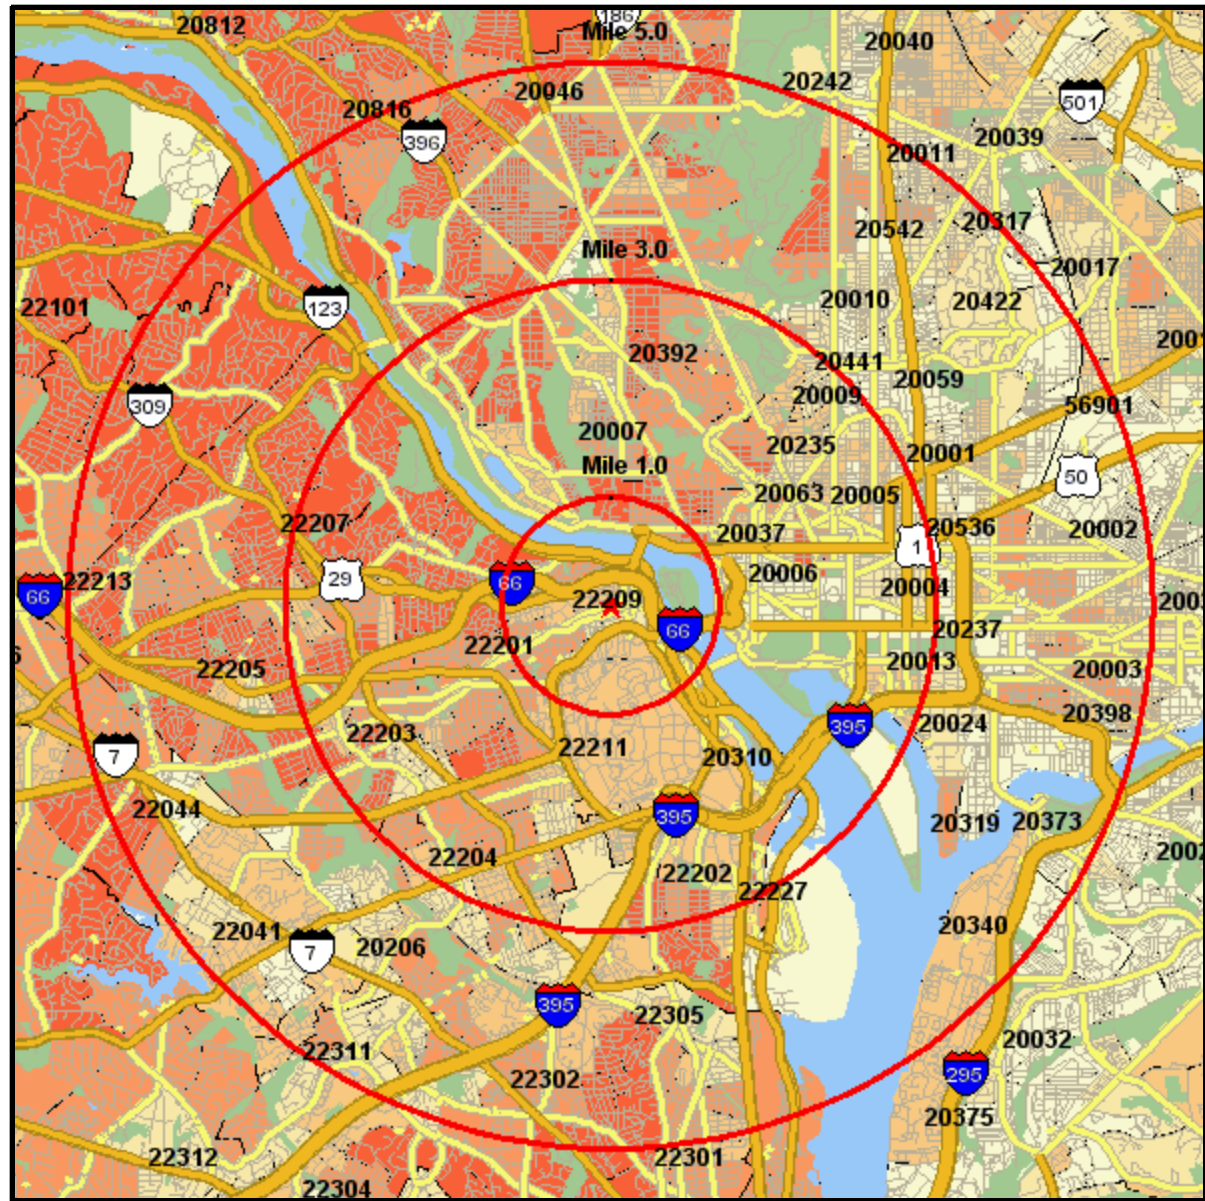

Median Household Income

1525 WILSON BLVD
 ARLINGTON, VA 22209-2411
 Coord: 38.894847, -77.074691
 Radius - See Appendix for Details

Median Household Income

Appendix: Area Listing

Area Name:

Type: Radius 1

Radius Definition:

1525 WILSON BLVD
ARLINGTON, VA 22209-2411

Center Point: 38.894847 -77.074691
Circle/Band: 0.00 - 1.00

Area Name:

Type: Radius 2

Radius Definition:

1525 WILSON BLVD
ARLINGTON, VA 22209-2411

Center Point: 38.894847 -77.074691
Circle/Band: 0.00 - 3.00

Area Name:

Type: Radius 3

Radius Definition:

1525 WILSON BLVD
ARLINGTON, VA 22209-2411

Center Point: 38.894847 -77.074691
Circle/Band: 0.00 - 5.00

Project Information:

Site: 1

Order Number: 967661906