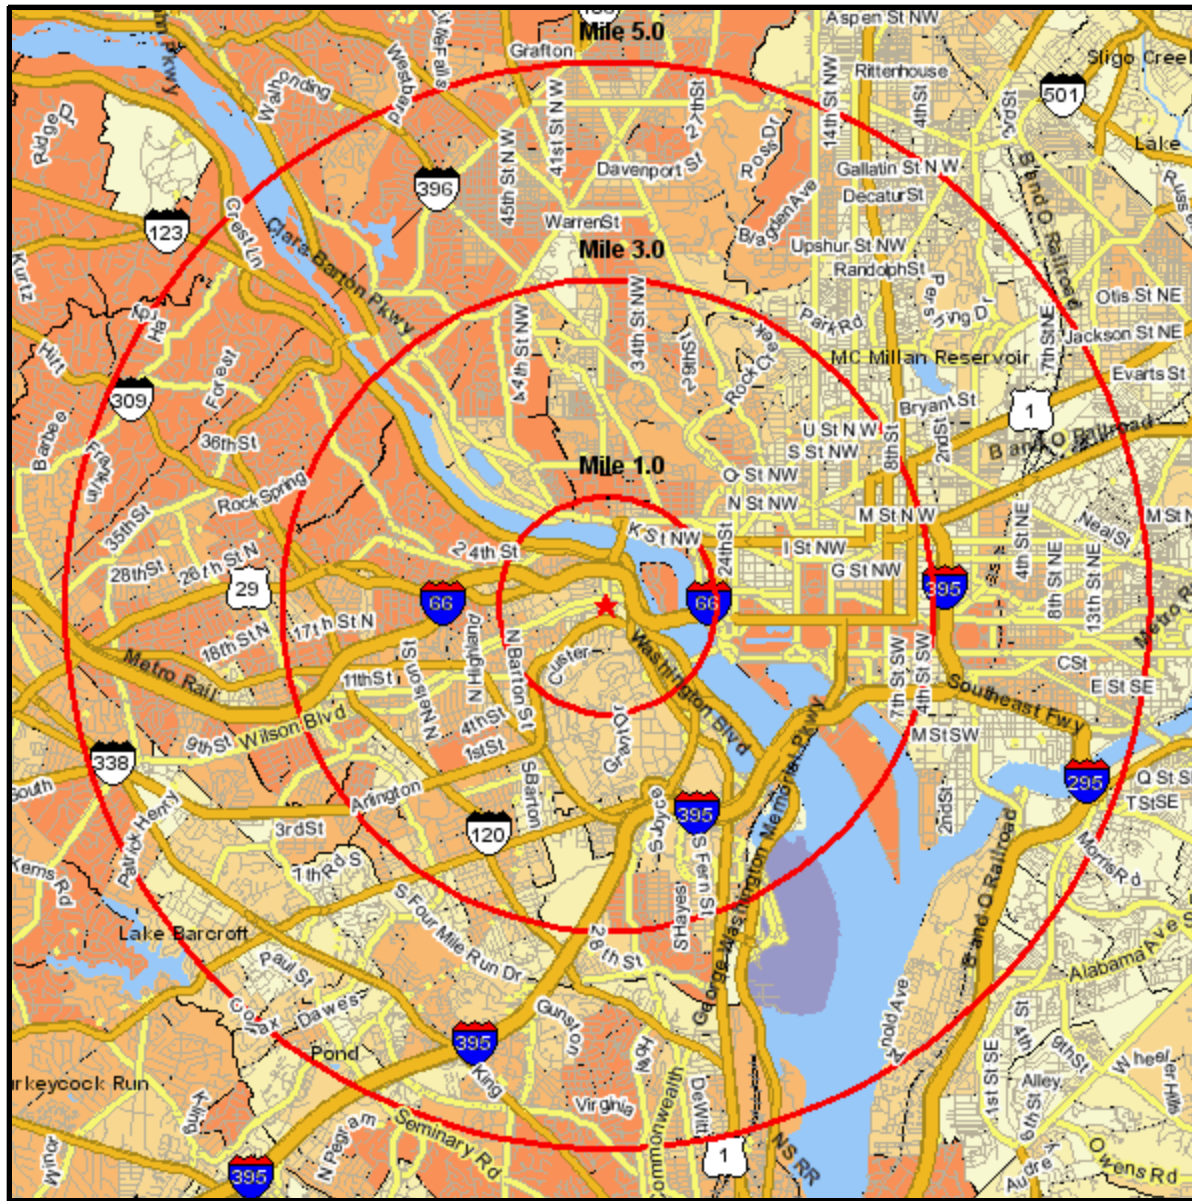

# Median Household Income

ARLINGTON, VA 22209  
 Coord: 38.893900, -77.071900  
 Radius - See Appendix for Details

Prepared on: Fri May 09, 2008

Page 1 of 2

Claritas Tech Support: 1 800 866 6511

© 2008 CLARITAS INC. All rights reserved.

## Appendix: Area Listing