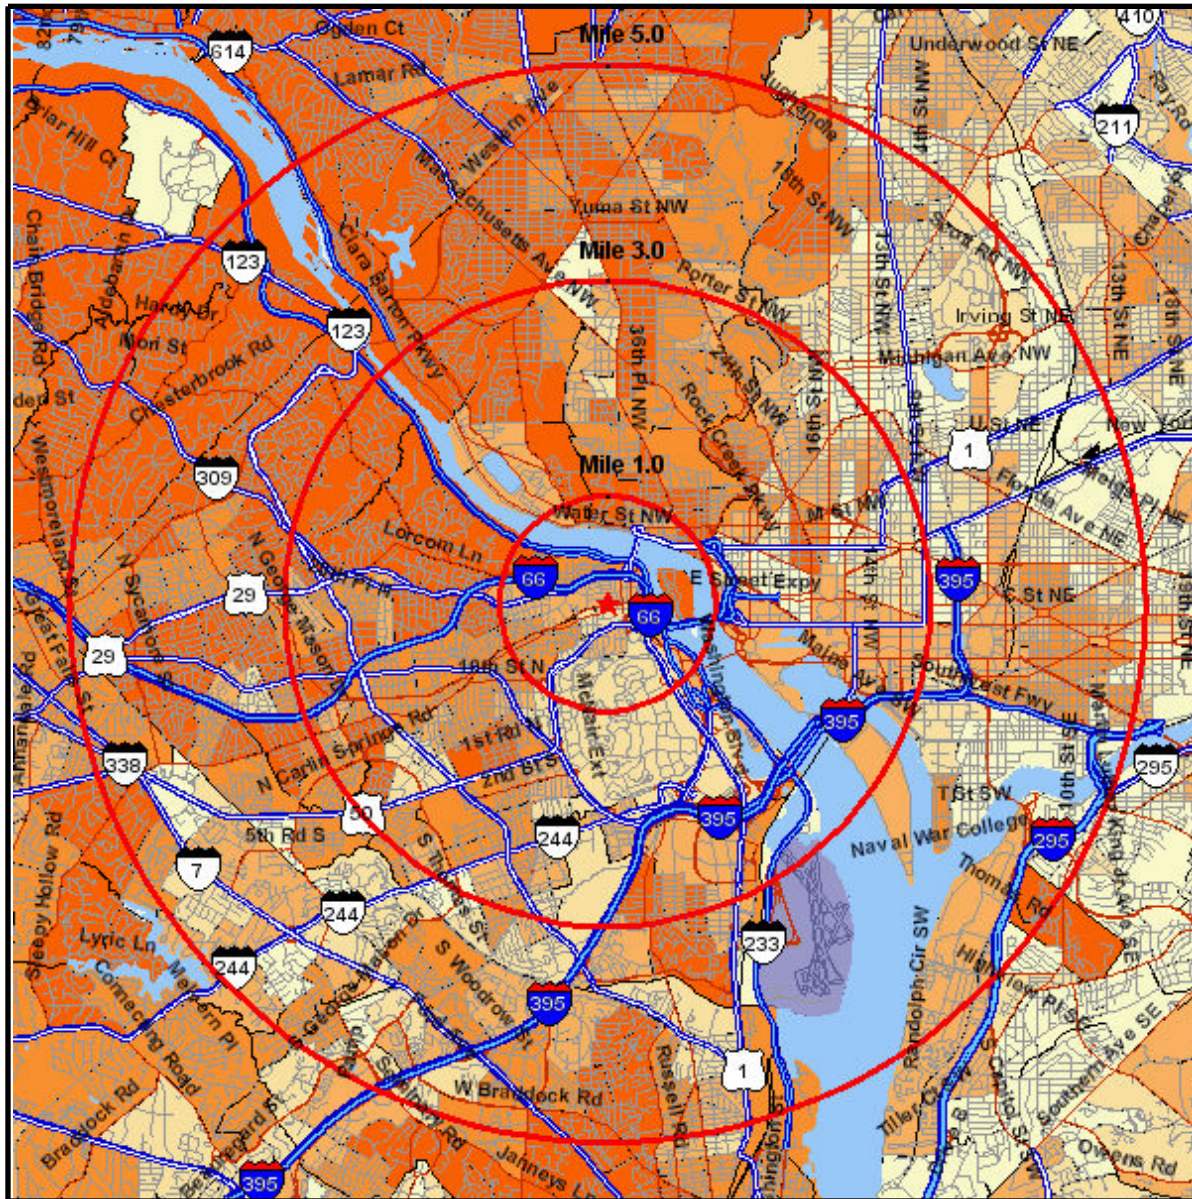

Median Household Income

Prepared For:
Project Code:

Order #: 963922408
Site: 01

1525 WILSON BLVD
ARLINGTON, VA 22209-2411
Coord: 38.894821, -77.074662
Radius - See Appendix for Details

Median Household Income

Prepared For:
Project Code:

Order #: 963922408
Site: 01

Appendix: Area Listing

Area Name:

Type: Radius

Radius Definition:

1525 WILSON BLVD
ARLINGTON, VA 22209-2411

Center Point: 38.894821 -77.074662
Circle/Band: 0.00 - 1.00

Area Name:

Type: Radius

Radius Definition:

1525 WILSON BLVD
ARLINGTON, VA 22209-2411

Center Point: 38.894821 -77.074662
Circle/Band: 0.00 - 3.00

Area Name:

Type: Radius

Radius Definition:

1525 WILSON BLVD
ARLINGTON, VA 22209-2411

Center Point: 38.894821 -77.074662
Circle/Band: 0.00 - 5.00