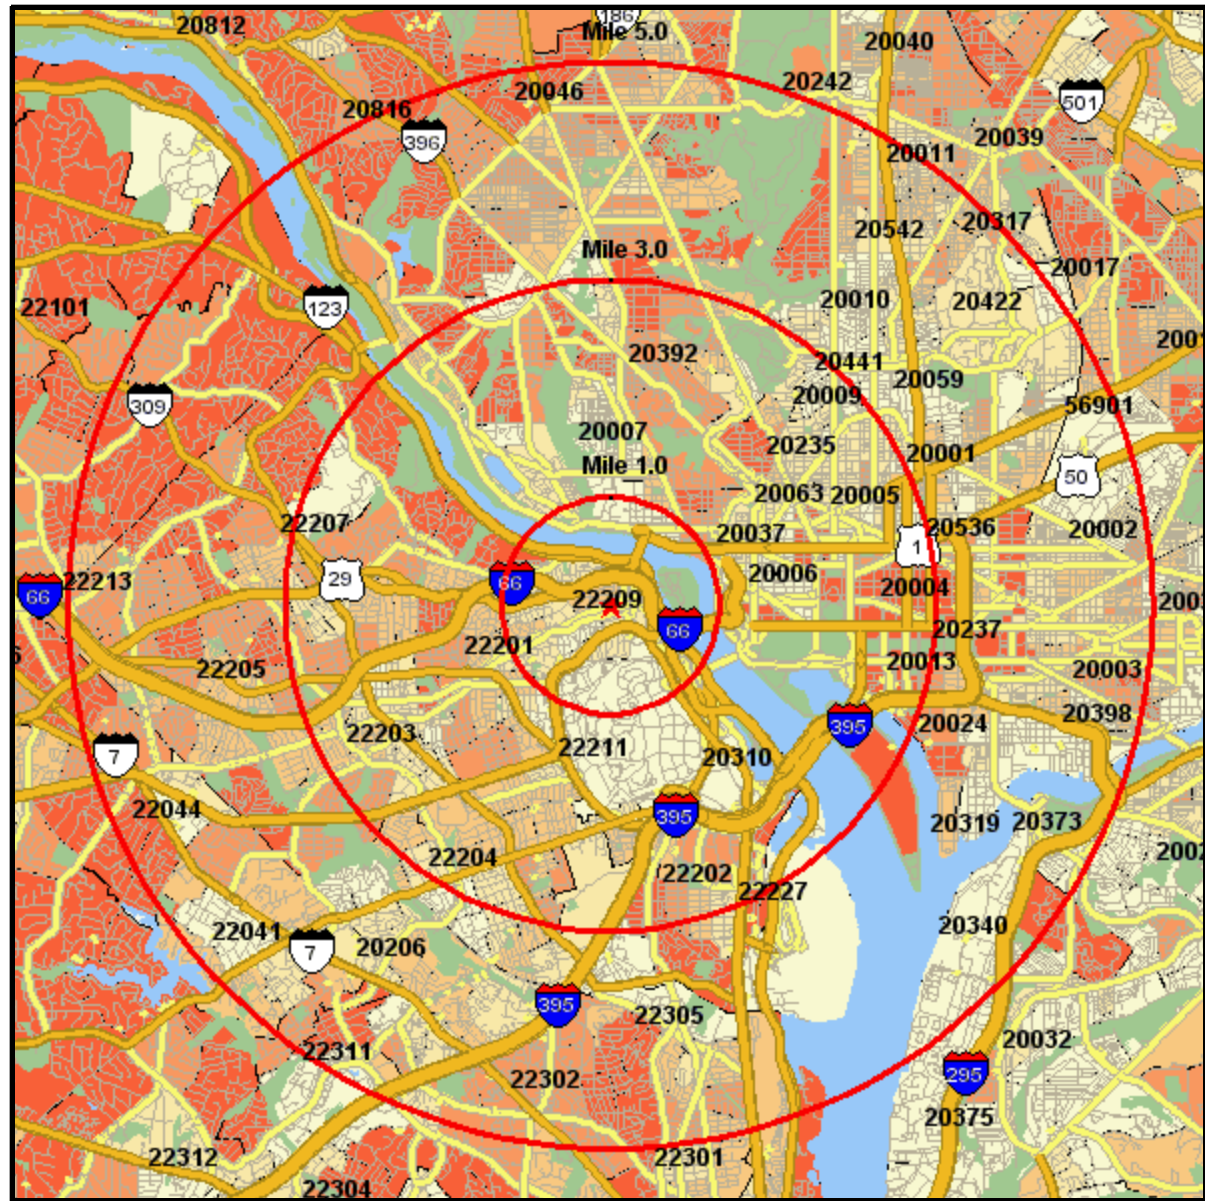

Median Age

1525 WILSON BLVD
 ARLINGTON, VA 22209-2411
 Coord: 38.894847, -77.074691
 Radius - See Appendix for Details

Median Age

Appendix: Area Listing

Area Name:

Type: Radius 1

Radius Definition:

1525 WILSON BLVD	Center Point:	38.894847	-77.074691
ARLINGTON, VA 22209-2411	Circle/Band:	0.00 -	1.00

Area Name:

Type: Radius 2

Radius Definition:

1525 WILSON BLVD	Center Point:	38.894847	-77.074691
ARLINGTON, VA 22209-2411	Circle/Band:	0.00 -	3.00

Area Name:

Type: Radius 3

Radius Definition:

1525 WILSON BLVD	Center Point:	38.894847	-77.074691
ARLINGTON, VA 22209-2411	Circle/Band:	0.00 -	5.00