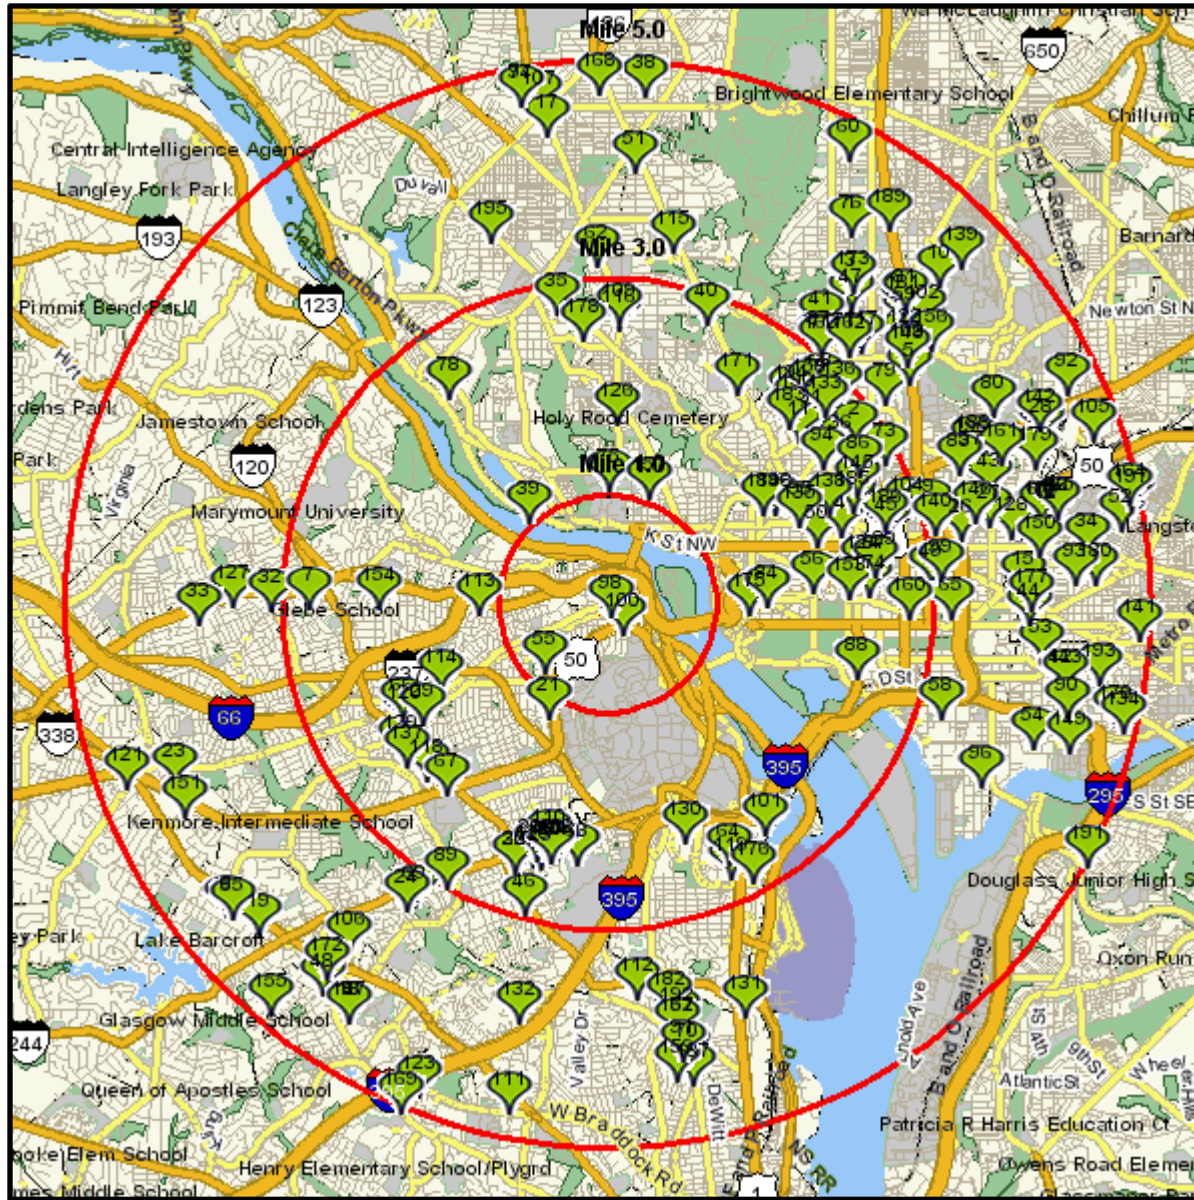

Location Map

1525 WILSON BLVD
 ARLINGTON, VA 22209-2411
 Coord: 38.894855, -77.074610
 Radius - See Appendix for Details

Location Map

1

14 STREET SNACKBAR

Record No:698260650

4616 14TH ST NW, WASHINGTON, DC