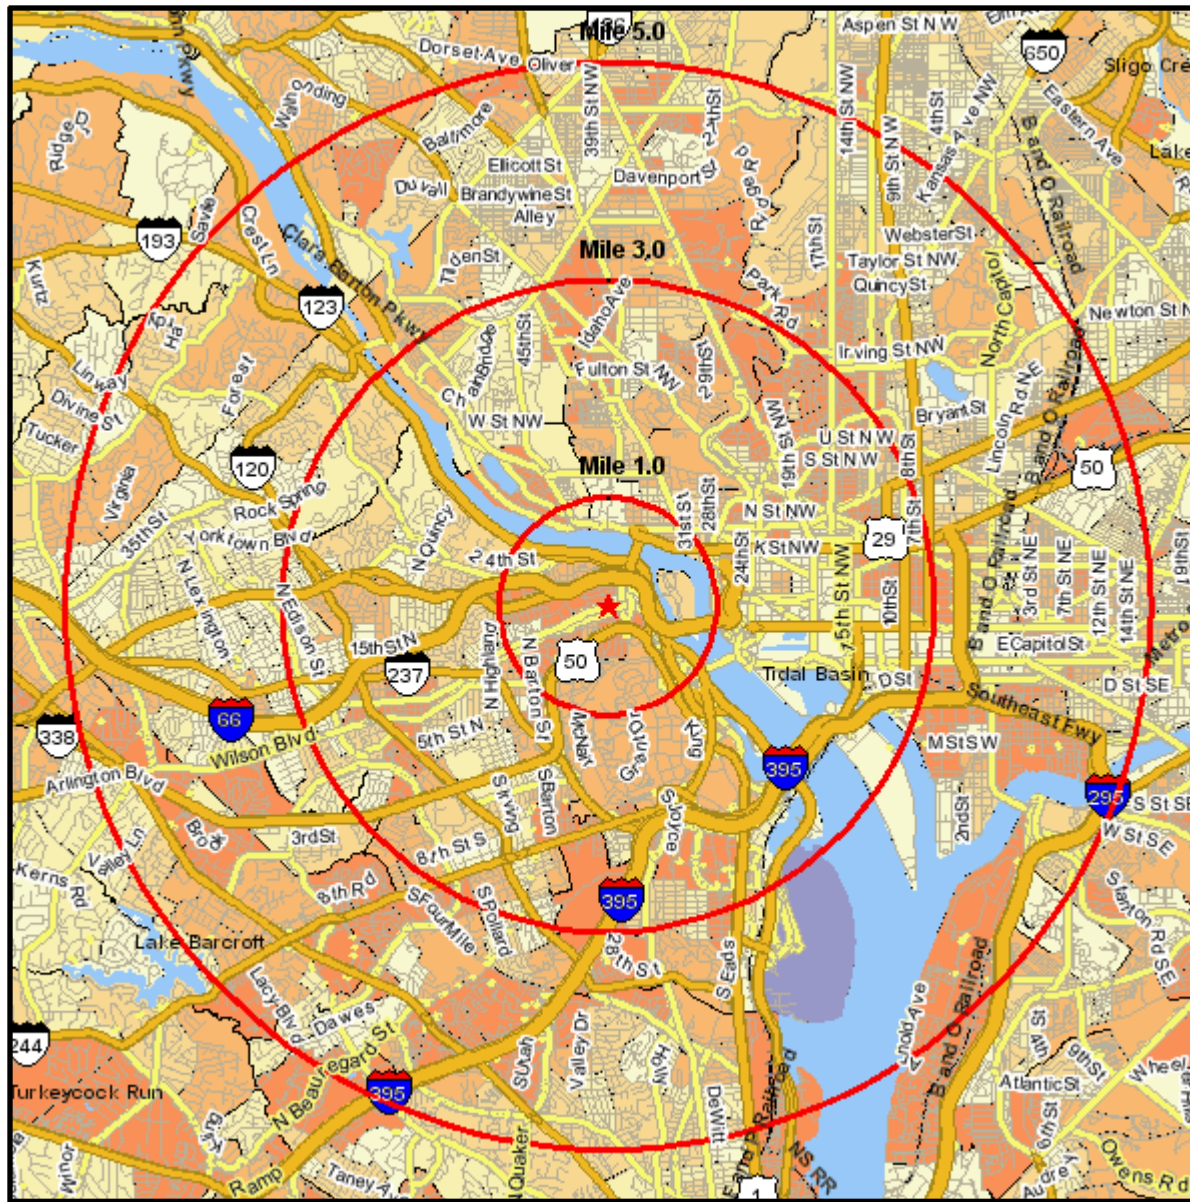

Household Current-Year

1525 WILSON BLVD
 ARLINGTON, VA 22209-2411
 Coord: 38.894855, -77.074610
 Radius - See Appendix for Details

Household Current-Year

Appendix: Area Listing

Area Name:

Type: Radius 1

Radius Definition:

1525 WILSON BLVD
ARLINGTON, VA 22209-2411

Center Point: 38.894855 -77.074610
Circle/Band: 0.00 - 1.00

Area Name:

Type: Radius 2

Radius Definition:

1525 WILSON BLVD
ARLINGTON, VA 22209-2411

Center Point: 38.894855 -77.074610
Circle/Band: 0.00 - 3.00

Area Name:

Type: Radius 3

Radius Definition:

1525 WILSON BLVD
ARLINGTON, VA 22209-2411

Center Point: 38.894855 -77.074610
Circle/Band: 0.00 - 5.00

Project Information:

Site: 1

Order Number: 970524973