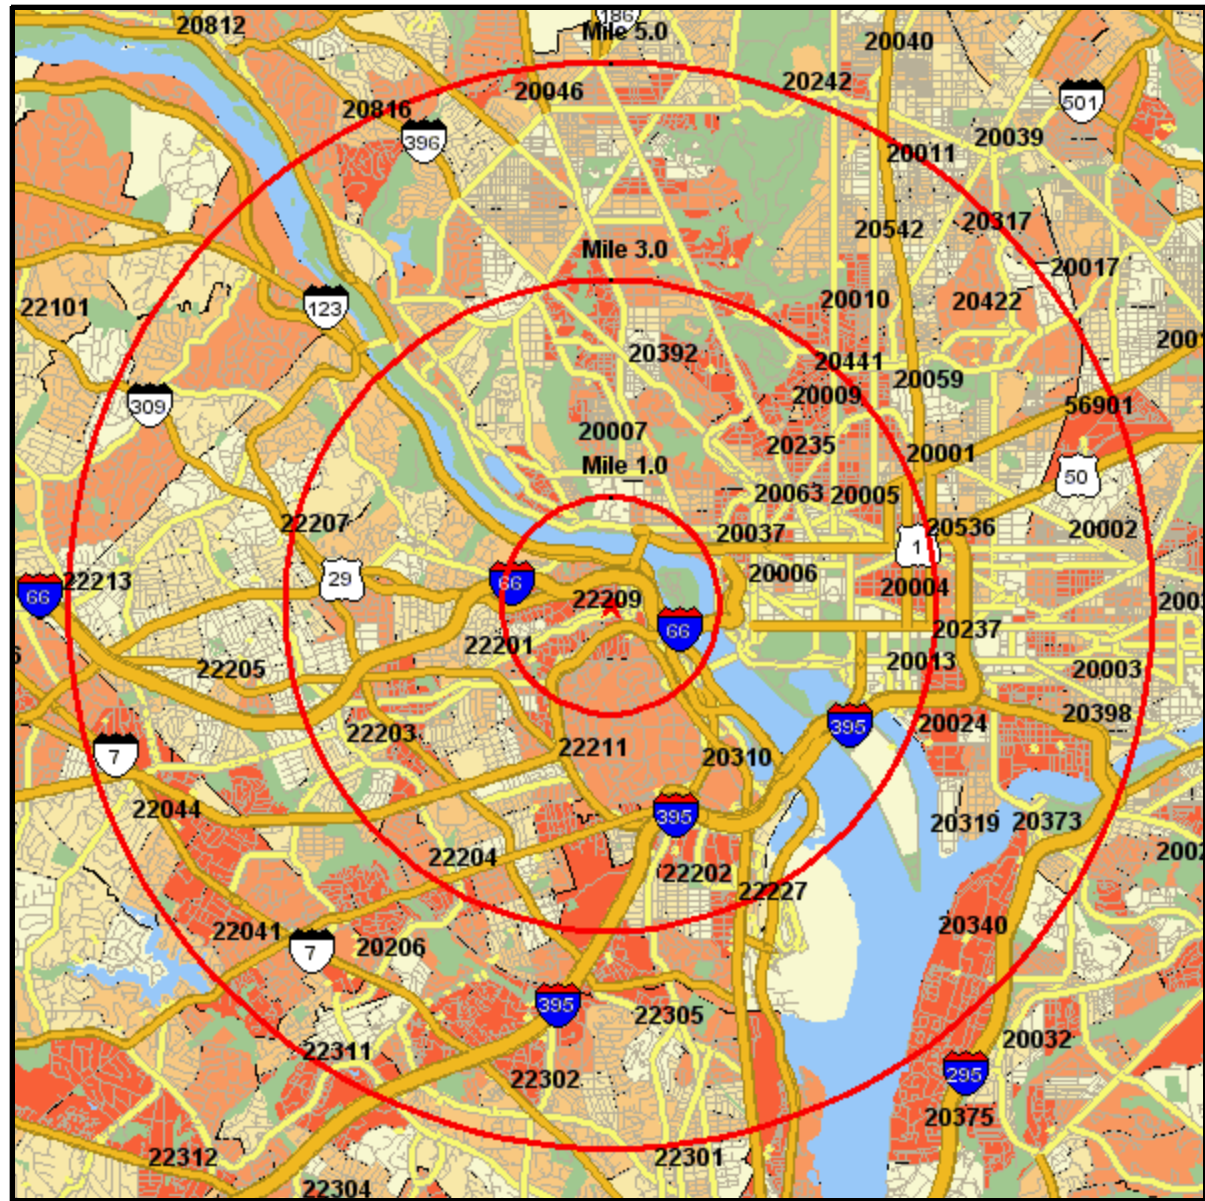

# Household Current-Year

1525 WILSON BLVD  
 ARLINGTON, VA 22209-2411  
 Coord: 38.894847, -77.074691  
 Radius - See Appendix for Details

## Appendix: Area Listing

#### Radius Definition:

1525 WILSON BLVD  
ARLINGTON, VA 22209-2411

Center Point: 38.894847 -77.074691  
Circle/Band: 0.00 - 3.00

#### Radius Definition:

1525 WILSON BLVD  
ARLINGTON, VA 22209-2411

Center Point: 38.894847 -77.074691  
Circle/Band: 0.00 - 5.00