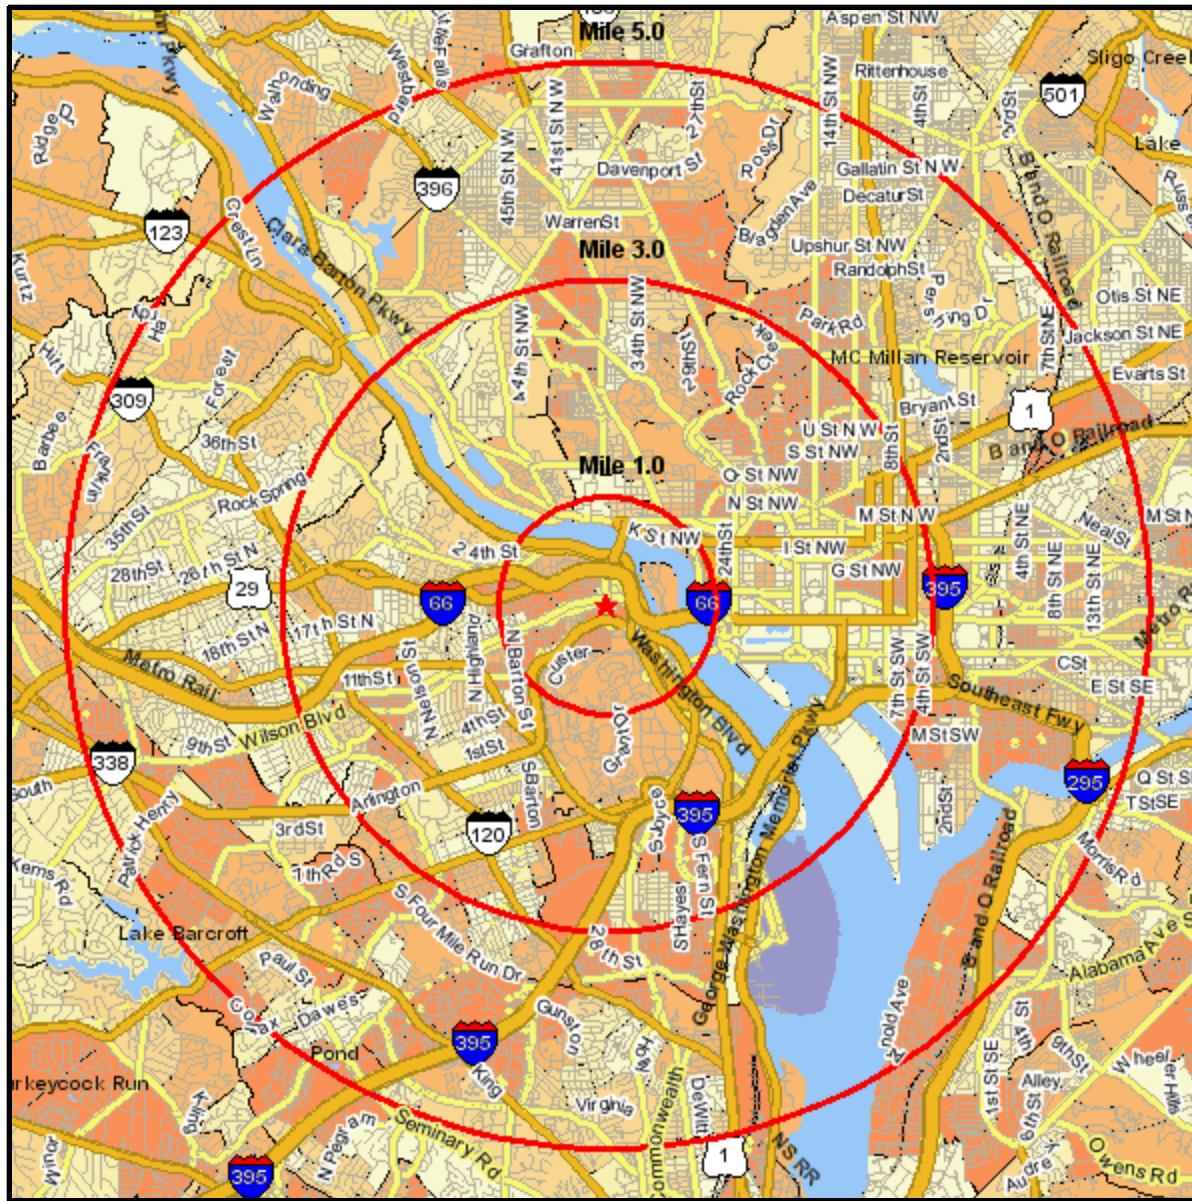

# Household Current-Year

ARLINGTON, VA 22209  
 Coord: 38.893900, -77.071900  
 Radius - See Appendix for Details

## Appendix: Area Listing