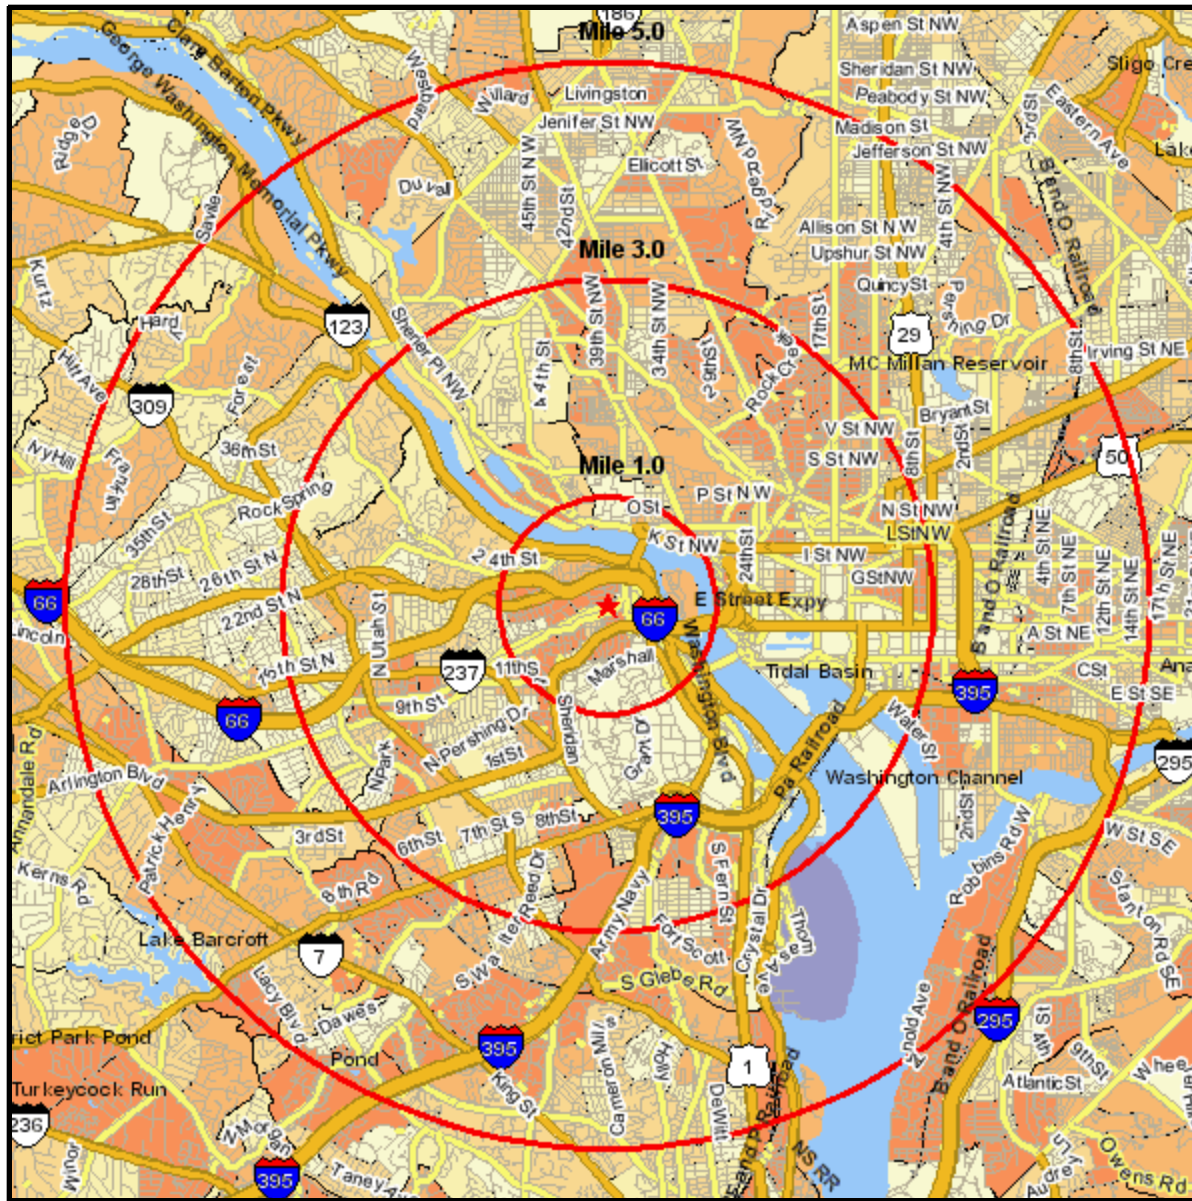

Household Current-Year

1525 WILSON BLVD
 ARLINGTON, VA 22209-2411
 Coord: 38.894711, -77.075324
 Radius - See Appendix for Details

Household Current-Year

Appendix: Area Listing

Area Name:

Type: Radius

Radius Definition:

1525 WILSON BLVD
ARLINGTON, VA 22209-2411

Center Point: 38.894711 -77.075324
Circle/Band: 0.00 - 1.00

Area Name:

Type: Radius

Radius Definition:

1525 WILSON BLVD
ARLINGTON, VA 22209-2411

Center Point: 38.894711 -77.075324
Circle/Band: 0.00 - 3.00

Area Name:

Type: Radius

Radius Definition:

1525 WILSON BLVD
ARLINGTON, VA 22209-2411

Center Point: 38.894711 -77.075324
Circle/Band: 0.00 - 5.00

Project Information:

Site: 1

Order Number: 965386007