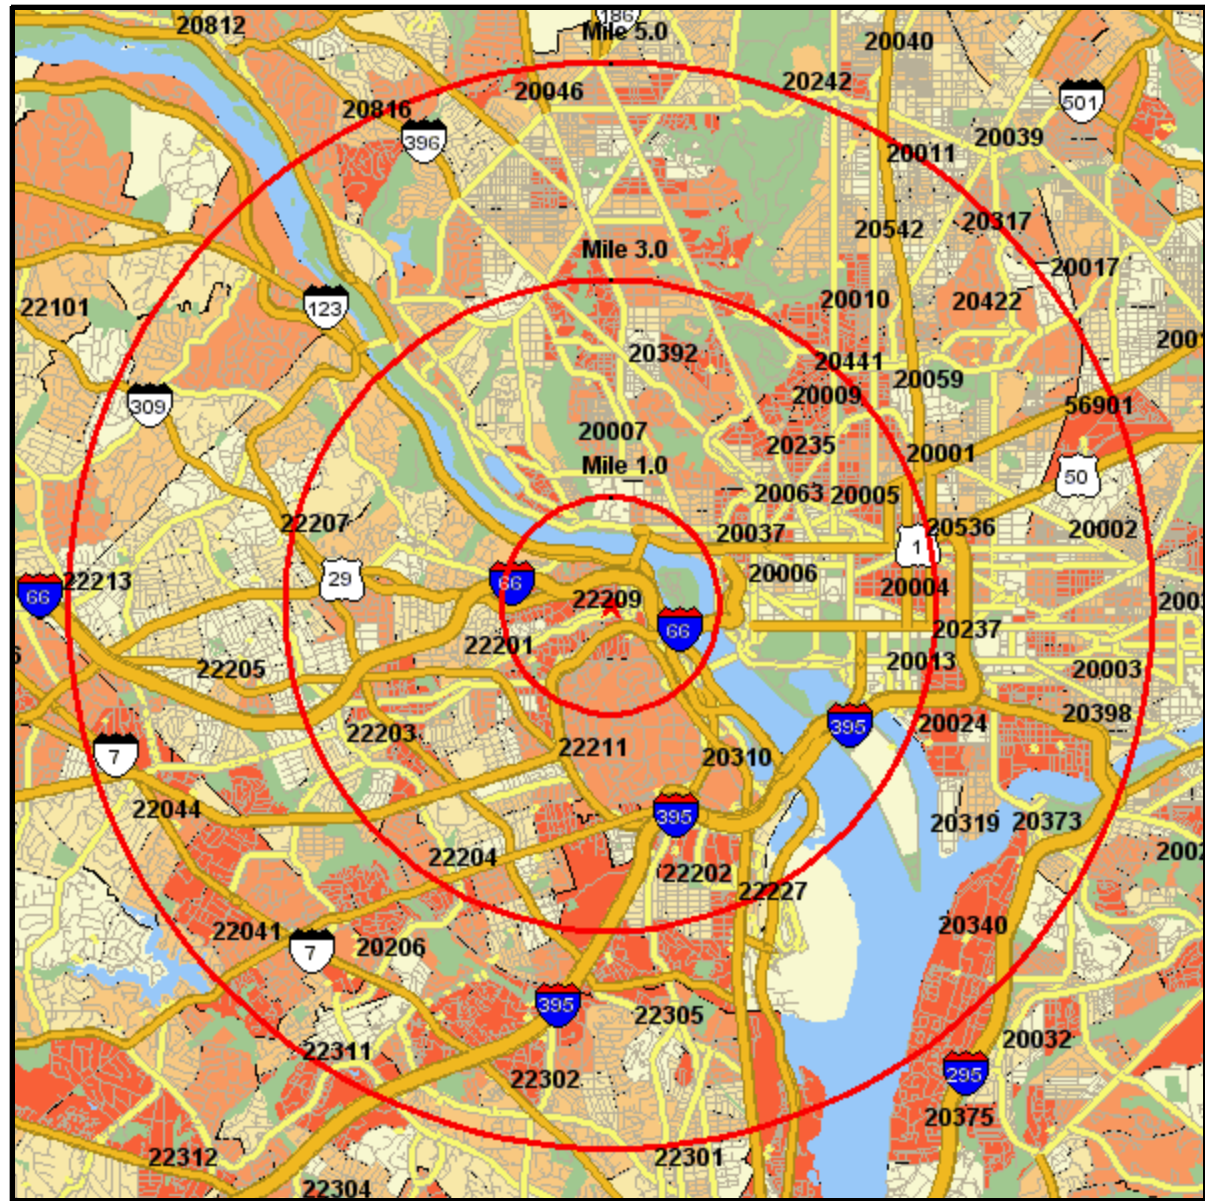

# Household Five-Year Projection

1525 WILSON BLVD  
 ARLINGTON, VA 22209-2411  
 Coord: 38.894847, -77.074691  
 Radius - See Appendix for Details

## Appendix: Area Listing

#### Radius Definition:

1525 WILSON BLVD  
ARLINGTON, VA 22209-2411

Center Point: 38.894847 -77.074691  
Circle/Band: 0.00 - 3.00

#### Radius Definition:

1525 WILSON BLVD  
ARLINGTON, VA 22209-2411

Center Point: 38.894847 -77.074691  
Circle/Band: 0.00 - 5.00