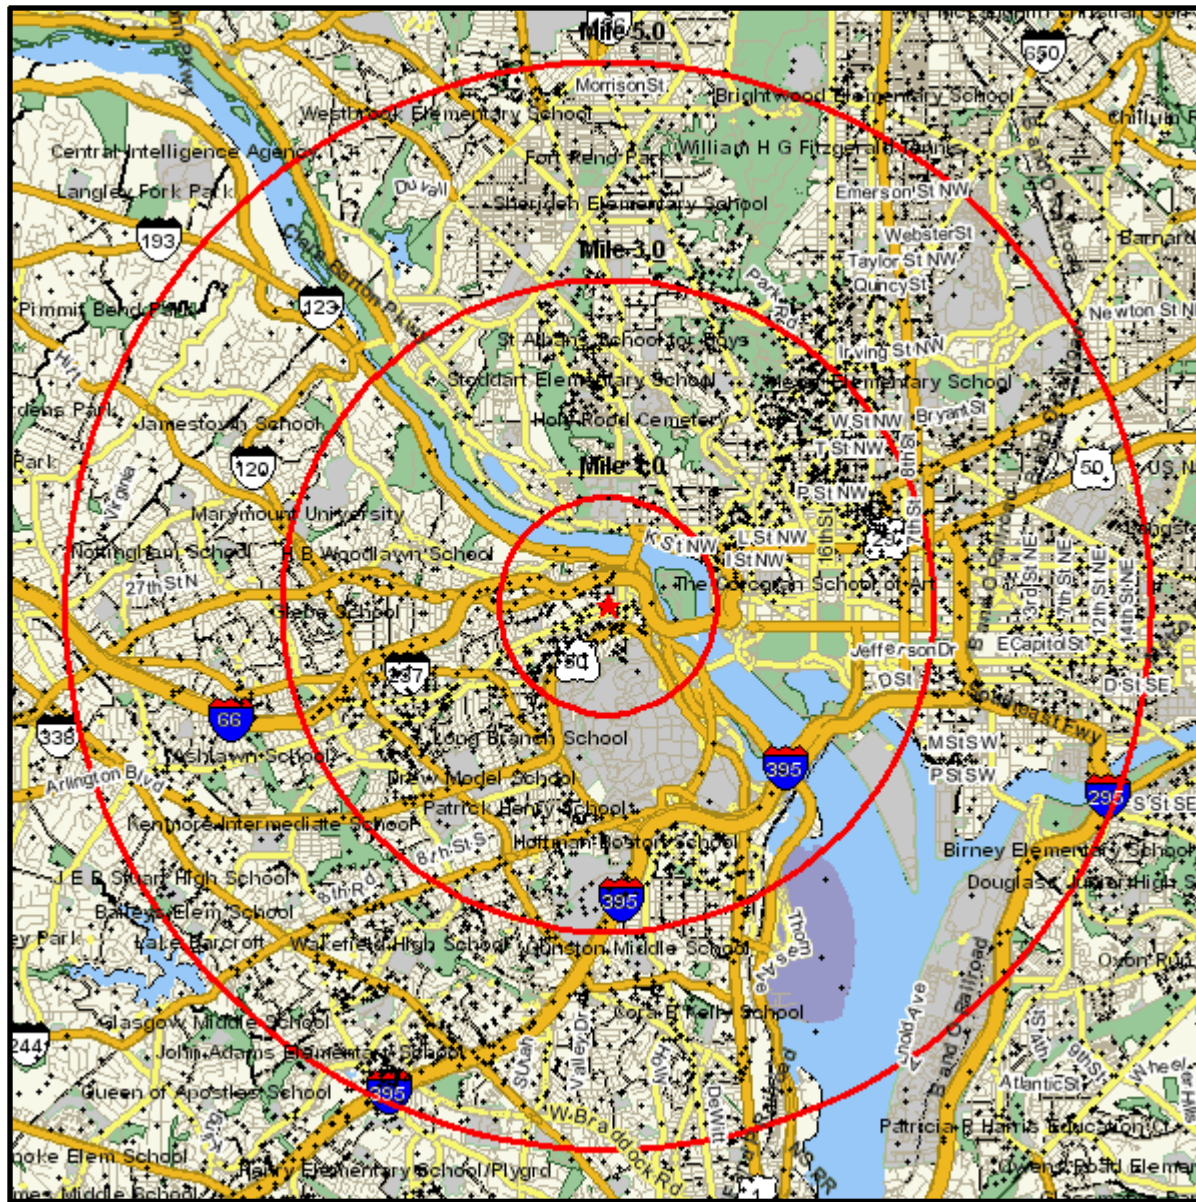

Household Current-Year Dot Density

1525 WILSON BLVD
 ARLINGTON, VA 22209-2411
 Coord: 38.894855, -77.074610
 Radius - See Appendix for Details

Household Current-Year Dot Density

Appendix: Area Listing

Area Name:

Type: Radius 1

Radius Definition:

1525 WILSON BLVD
ARLINGTON, VA 22209-2411

Center Point: 38.894855 -77.074610
Circle/Band: 0.00 - 1.00

Area Name:

Type: Radius 2

Radius Definition:

1525 WILSON BLVD
ARLINGTON, VA 22209-2411

Center Point: 38.894855 -77.074610
Circle/Band: 0.00 - 3.00

Area Name:

Type: Radius 3

Radius Definition:

1525 WILSON BLVD
ARLINGTON, VA 22209-2411

Center Point: 38.894855 -77.074610
Circle/Band: 0.00 - 5.00