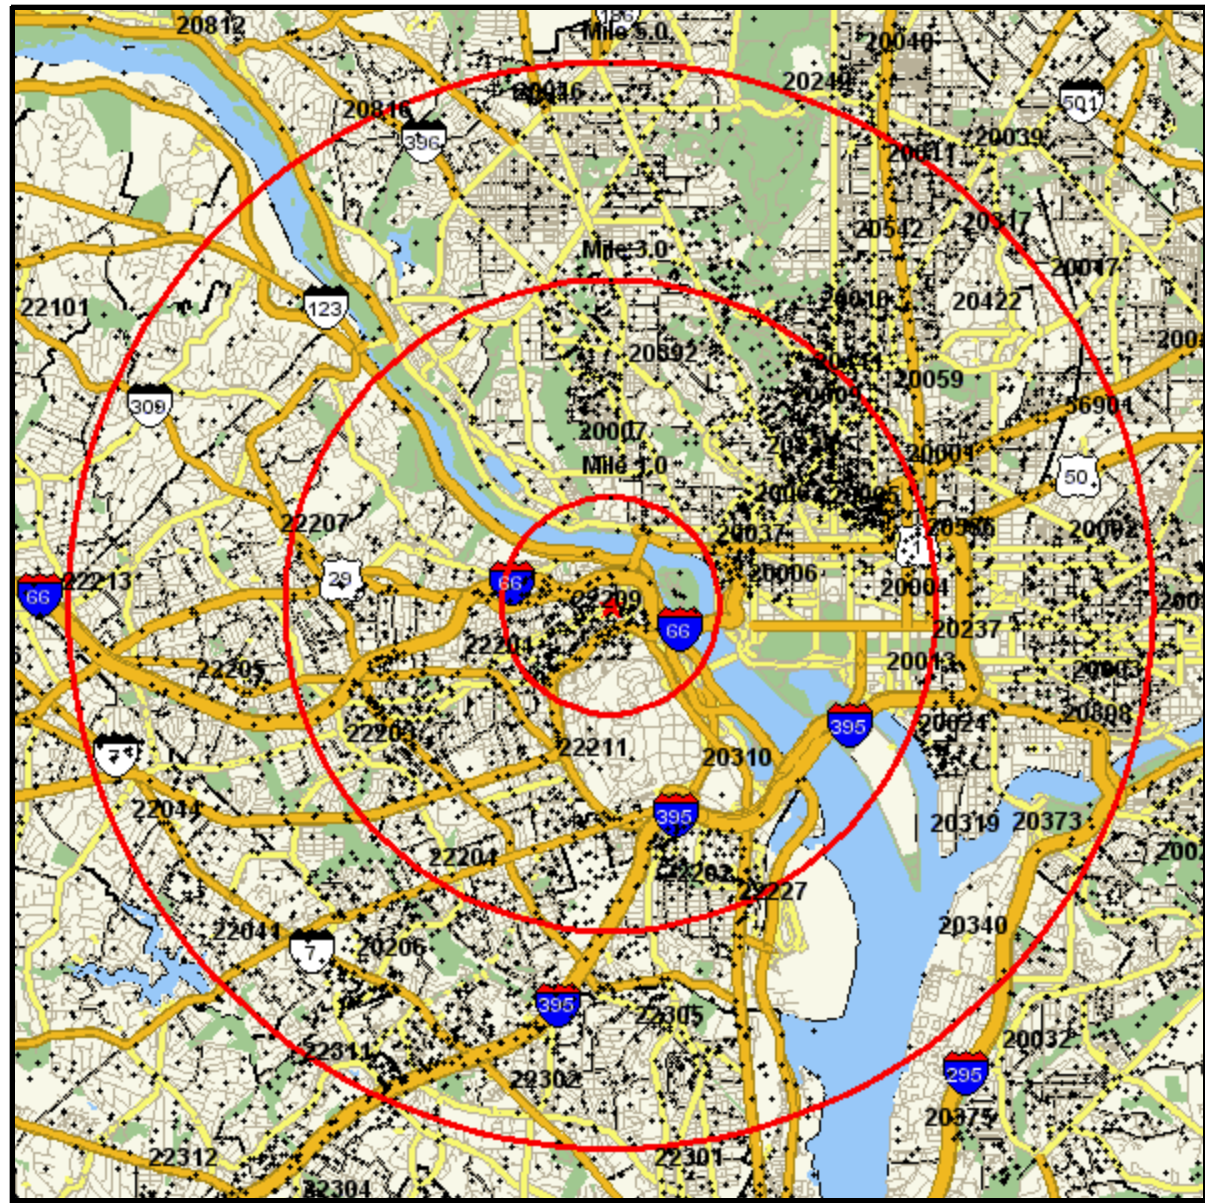

# Household Current-Year Dot Density

1525 WILSON BLVD  
 ARLINGTON, VA 22209-2411  
 Coord: 38.894847, -77.074691  
 Radius - See Appendix for Details

# Household Current-Year Dot Density

## Appendix: Area Listing

#### Radius Definition:

1525 WILSON BLVD  
ARLINGTON, VA 22209-2411

Center Point: 38.894847 -77.074691  
Circle/Band: 0.00 - 5.00