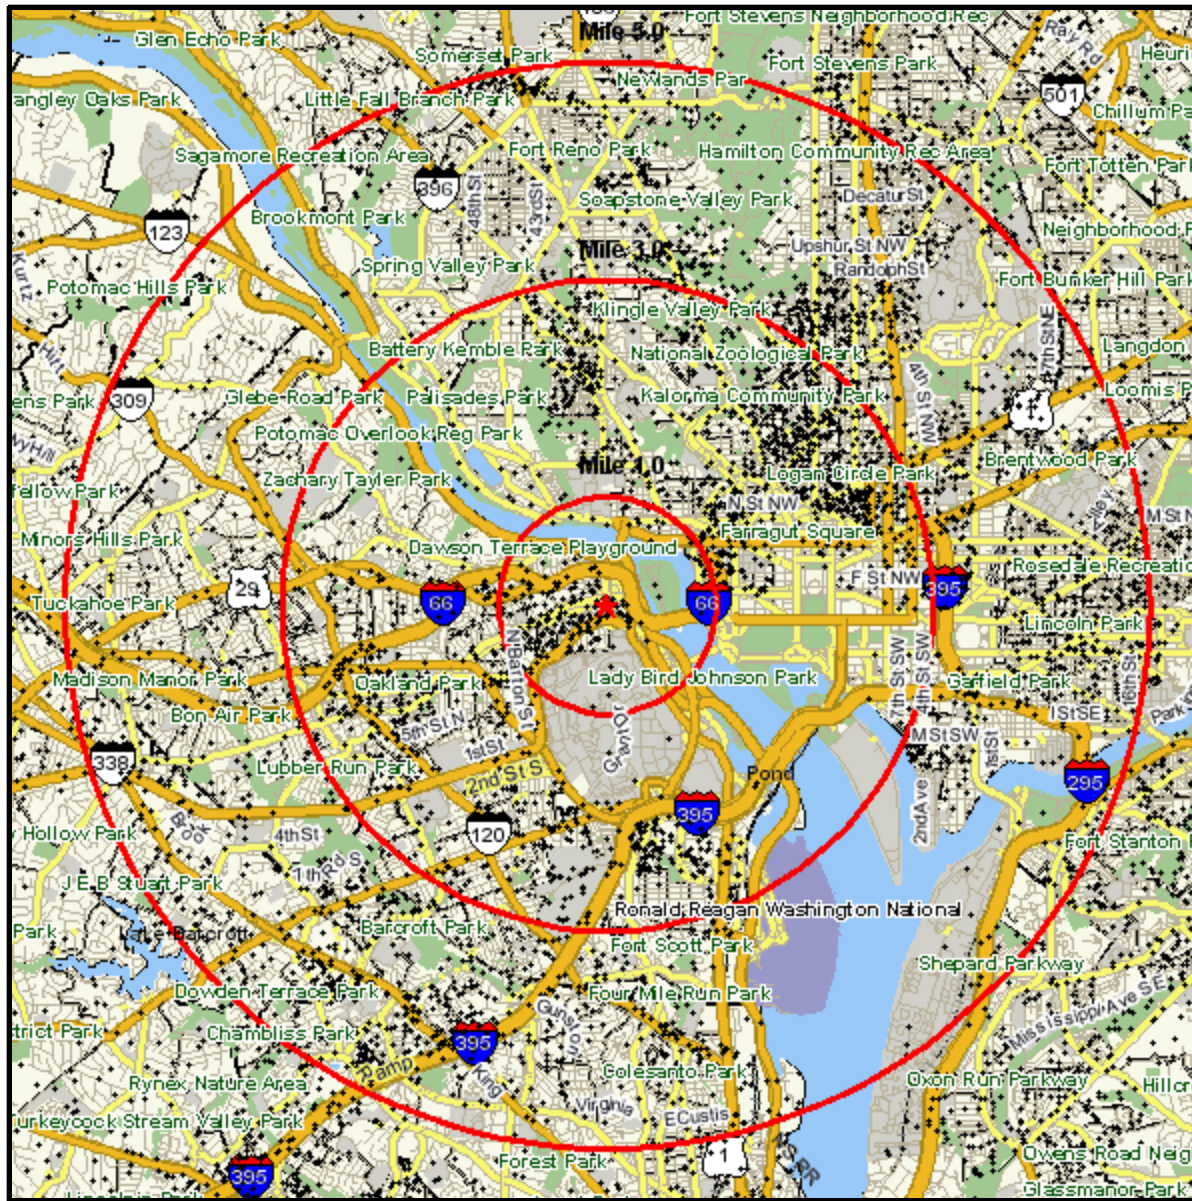

Household Current-Year Dot Density

ARLINGTON, VA 22209
 Coord: 38.893900, -77.071900
 Radius - See Appendix for Details

Household Current-Year Dot Density

Appendix: Area Listing

Area Name:

Type: Radius 1

Radius Definition:

ARLINGTON, VA 22209	Center Point:	38.893900	-77.071900
	Circle/Band:	0.00	- 1.00

Area Name:

Type: Radius 2

Radius Definition:

ARLINGTON, VA 22209	Center Point:	38.893900	-77.071900
	Circle/Band:	0.00	- 3.00

Area Name:

Type: Radius 3

Radius Definition:

ARLINGTON, VA 22209	Center Point:	38.893900	-77.071900
	Circle/Band:	0.00	- 5.00

Project Information:

Site: 1

Order Number: 966603715

Prepared on: Fri May 09, 2008