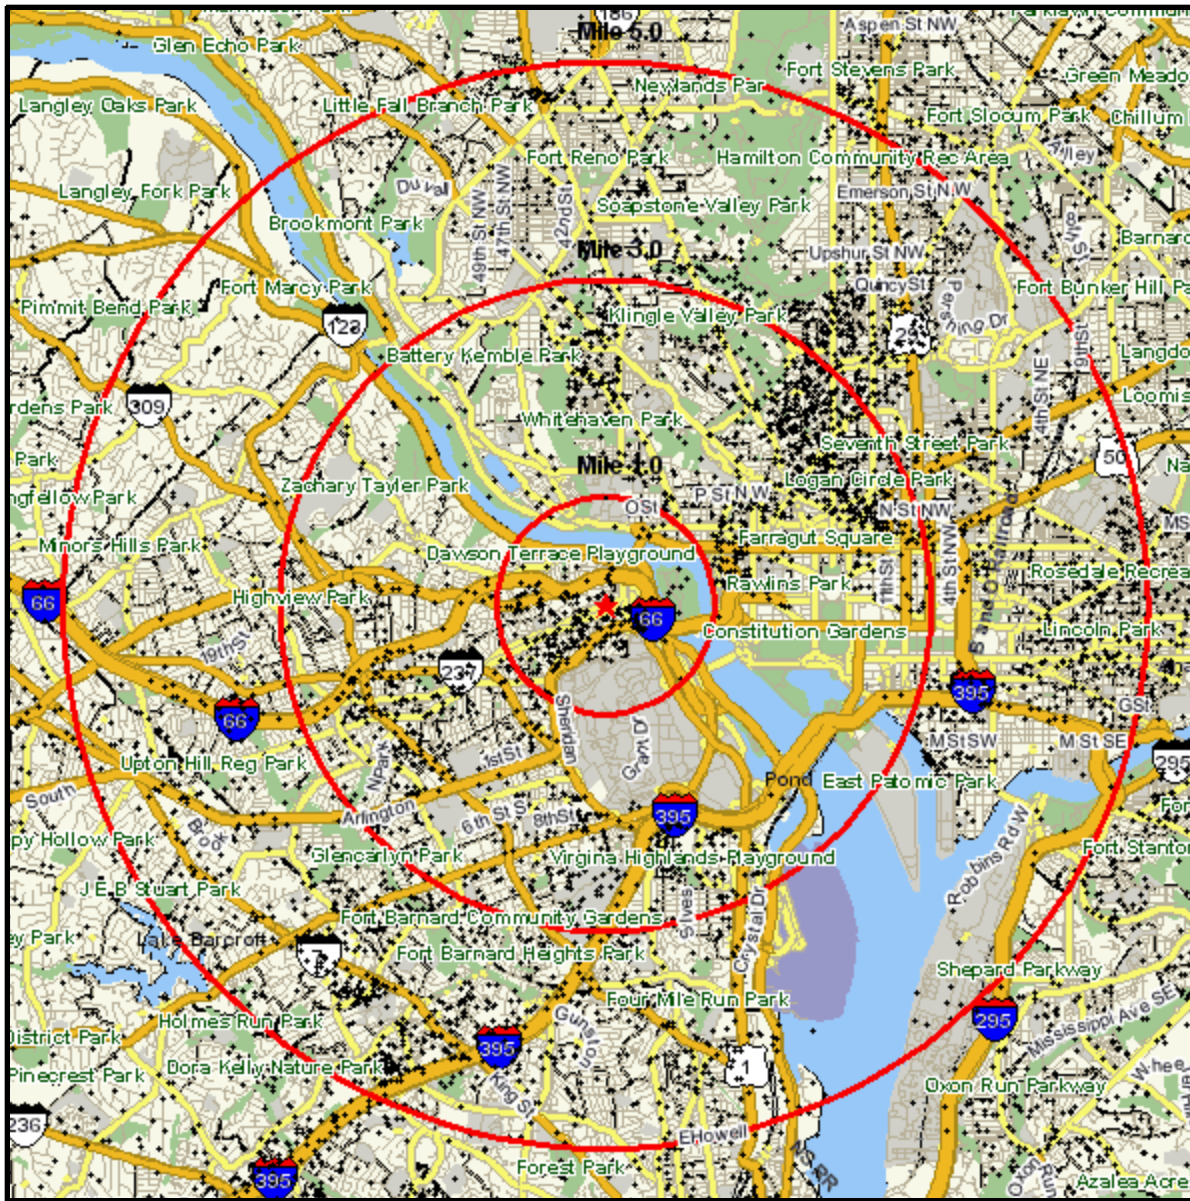

Household Current-Year Dot Density

1525 WILSON BLVD
 ARLINGTON, VA 22209-2411
 Coord: 38.894711, -77.075324
 Radius - See Appendix for Details

Household Current-Year Dot Density

Appendix: Area Listing

Area Name:

Type: Radius

Radius Definition:

1525 WILSON BLVD
ARLINGTON, VA 22209-2411

Center Point: 38.894711 -77.075324
Circle/Band: 0.00 - 1.00

Area Name:

Type: Radius

Radius Definition:

1525 WILSON BLVD
ARLINGTON, VA 22209-2411

Center Point: 38.894711 -77.075324
Circle/Band: 0.00 - 3.00

Area Name:

Type: Radius

Radius Definition:

1525 WILSON BLVD
ARLINGTON, VA 22209-2411

Center Point: 38.894711 -77.075324
Circle/Band: 0.00 - 5.00

Project Information: