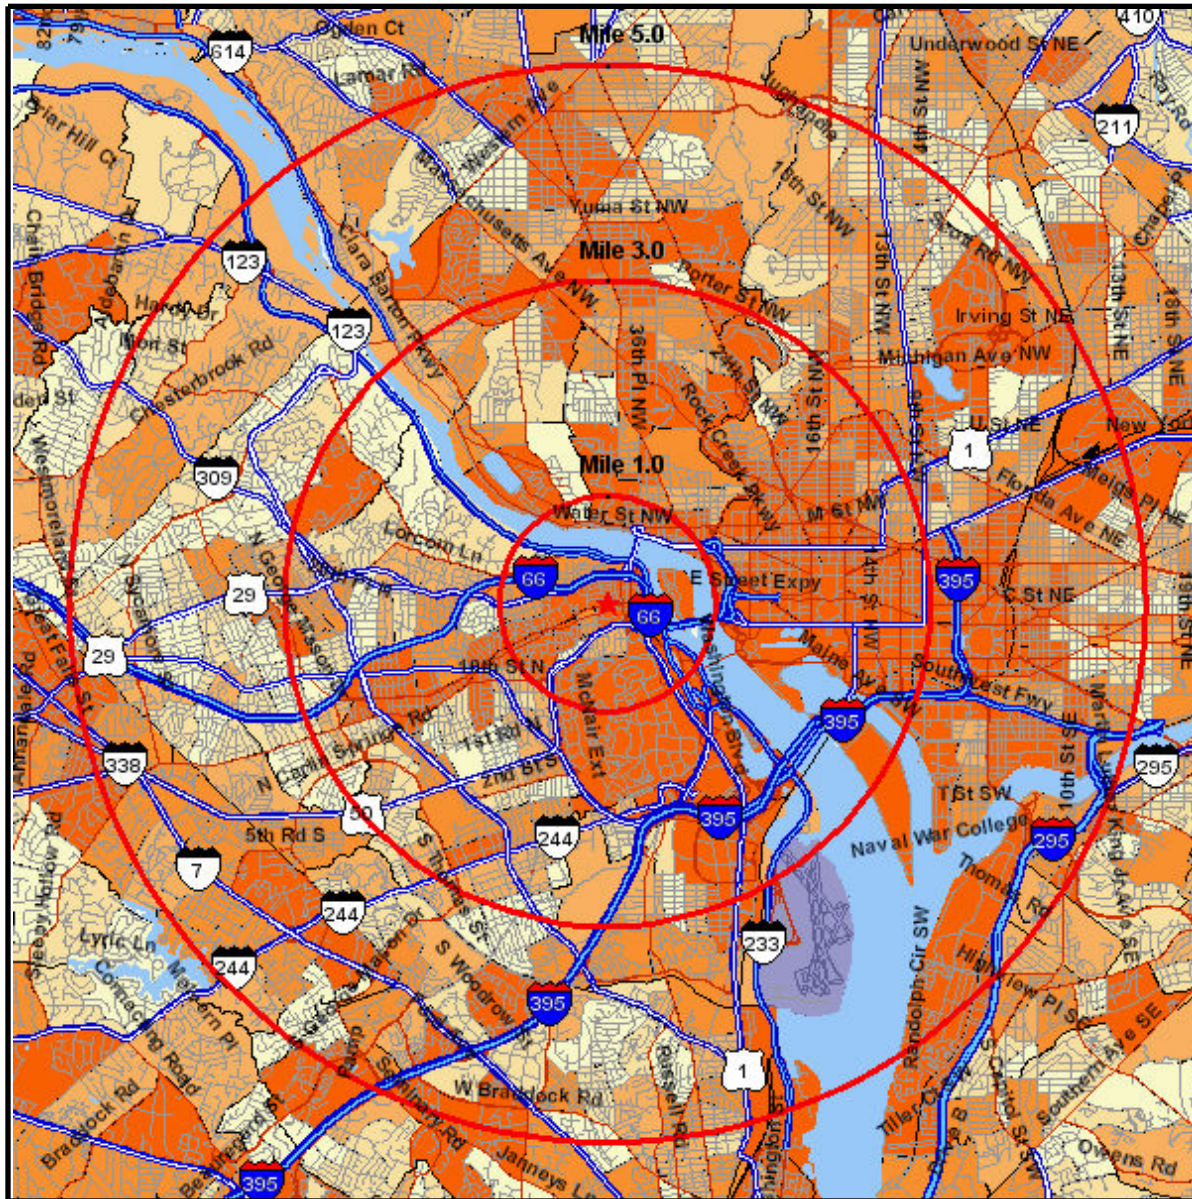

Business-Facts: WorkPlace Population Map 2005

Prepared For:
Project Code:

Order #: 964580875
Site: 01

1525 WILSON BLVD
ARLINGTON, VA 22209-2411
Coord: 38.894821, -77.074662
Radius - See Appendix for Details

Business-Facts: WorkPlace Population Map 2005

Prepared For:
Project Code:

Order #: 964580875
Site: 01

Appendix: Area Listing

Area Name:

Type: Radius

Radius Definition:

1525 WILSON BLVD
ARLINGTON, VA 22209-2411

Center Point: 38.894821 -77.074662
Circle/Band: 0.00 - 1.00

Area Name:

Type: Radius

Radius Definition:

1525 WILSON BLVD
ARLINGTON, VA 22209-2411

Center Point: 38.894821 -77.074662
Circle/Band: 0.00 - 3.00

Area Name:

Type: Radius

Radius Definition:

1525 WILSON BLVD
ARLINGTON, VA 22209-2411

Center Point: 38.894821 -77.074662
Circle/Band: 0.00 - 5.00