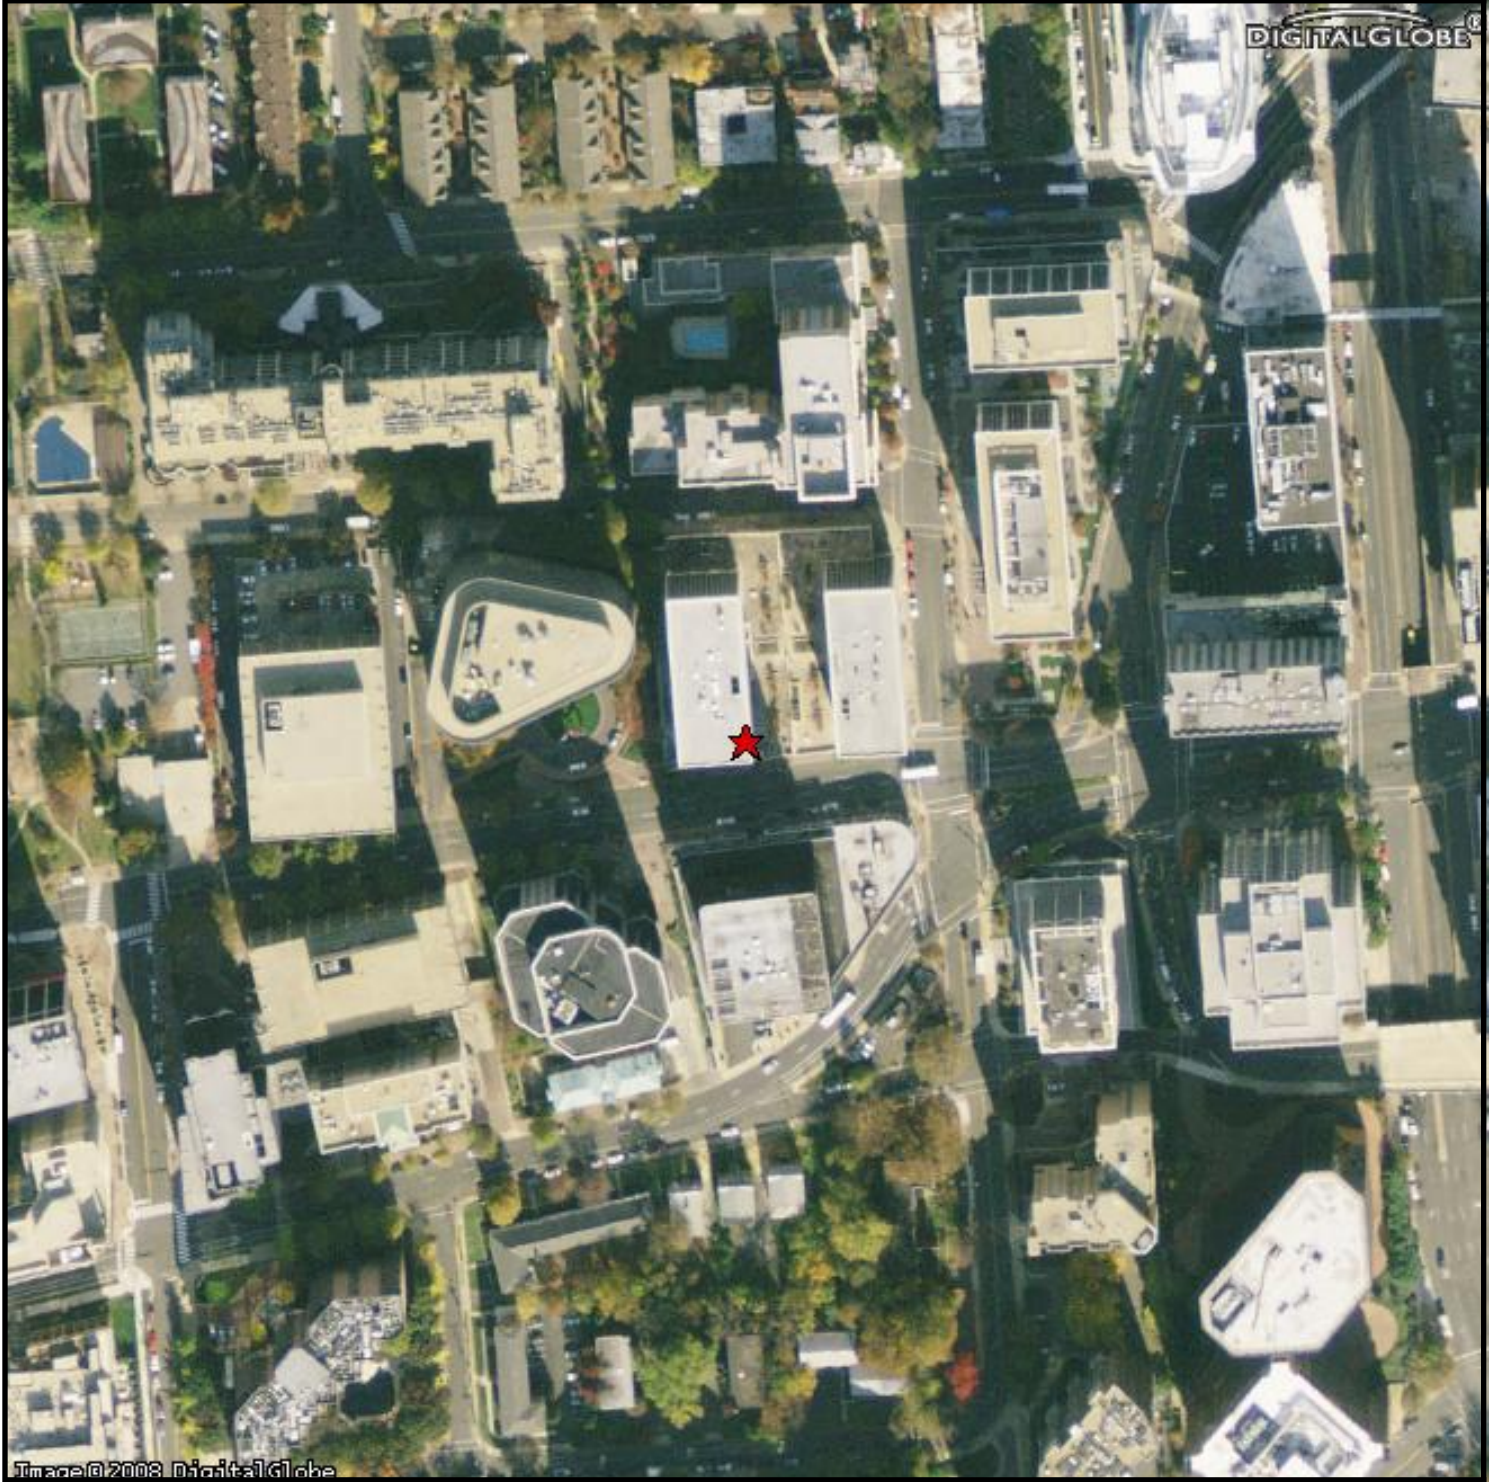

Aerial Map

Prepared For: Prepared For:
Project Code:

Order #: 965545363
Site: 01

1525 WILSON BLVD
ARLINGTON, VA 22209-2411
Coord: 38.894863 -77.074541

Vintage: 2009-11-01

Image © 2008 DigitalGlobe