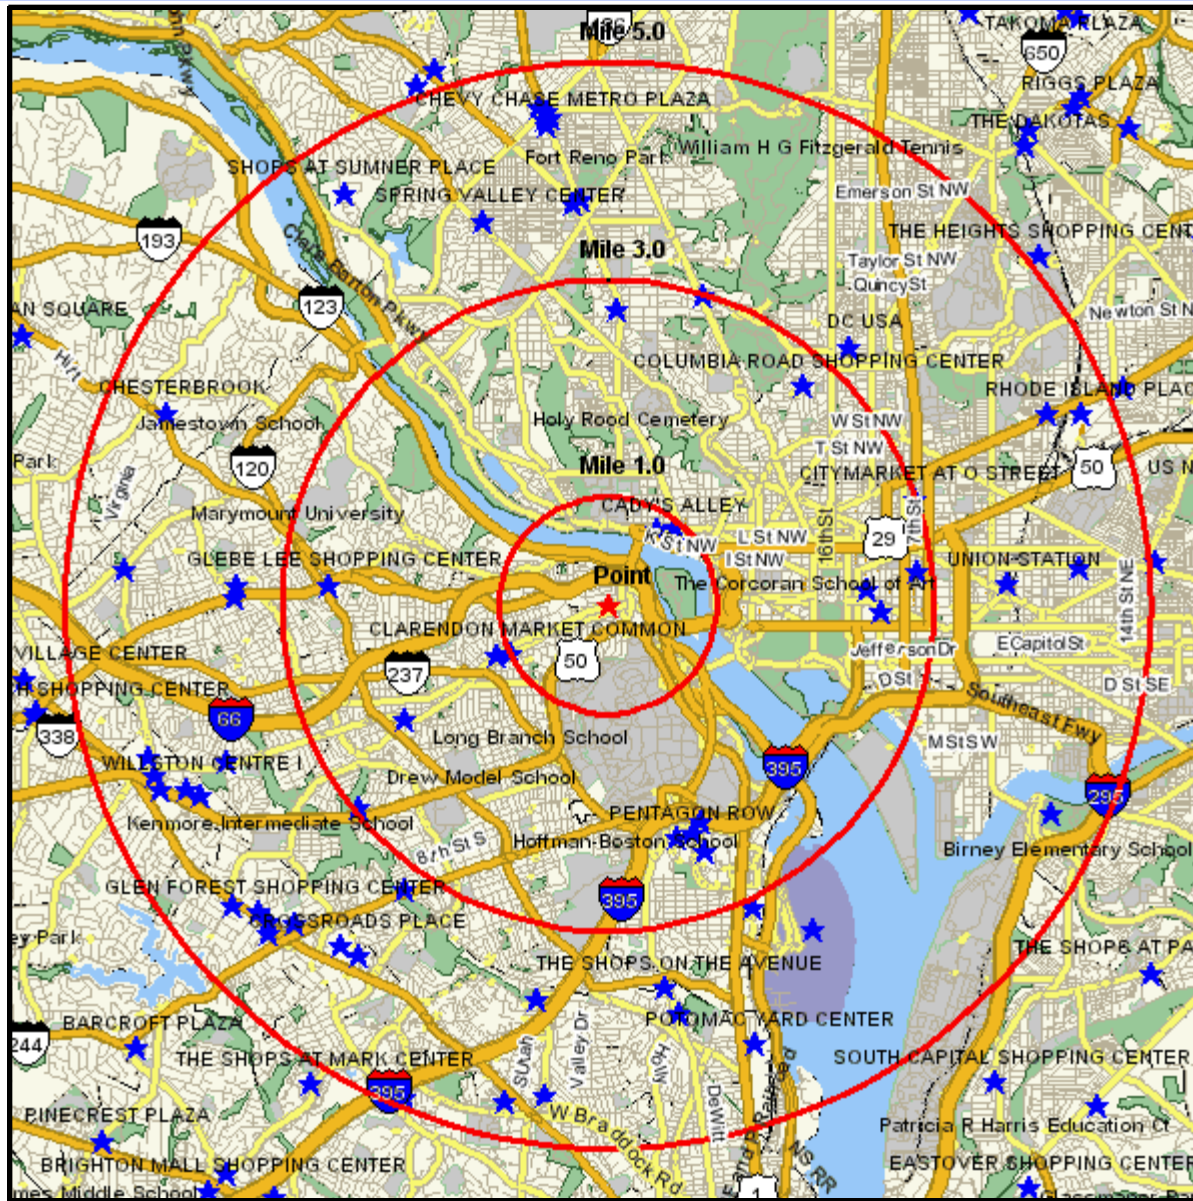

Shopping Center List With Map

Radius 3: 1525 WILSON BLVD, ARLINGTON, VA 22209-2411, 0.00 - 5.00 Miles

Center Name	Address	GLA	Center Type	Dist.*
Year Open	City, State Zip	Stores	Constr. Status	Dir.
BAILEY'S CROSSROADS	5803-5857 Leesburg Pike Falls Church, VA 22041	237842 Unknown	Community Existing	4.00 SW
RHODE ISLAND PLACE 2002	1060 Brentwood Rd NE Washington, DC 20018	232066 11	Community Existing	5.00 E
CITYMARKET AT O STREET 2013	707 O St NW Washington, DC 20001	196700 Unknown	Community Proposed	3.00 E
POPLAR POINT 2013	Howard Rd SE @ Suitland Parkway Washington, DC 20020	220000 Unknown	Community Proposed	5.00 SE

Total Shopping Centers: 59

Total Gla.: 12,783,013

* In Direction Column means matched to zip code centroid.

Shopping Center List With Map

Legend

- ★ Shopping Centers
- Interstate Highways
- US Highways
- State Highways
- Major Highways
- Major Roads
- Roads
- Railroads
- Landmarks
- Parks
- Hydrography
- Airports
- All Zip Codes
- State

Center Point: 38.894855 -77.074610

Circle/Band: 0.00 - 5.00

Project Information:

Site: 3

Order Number: 965583394